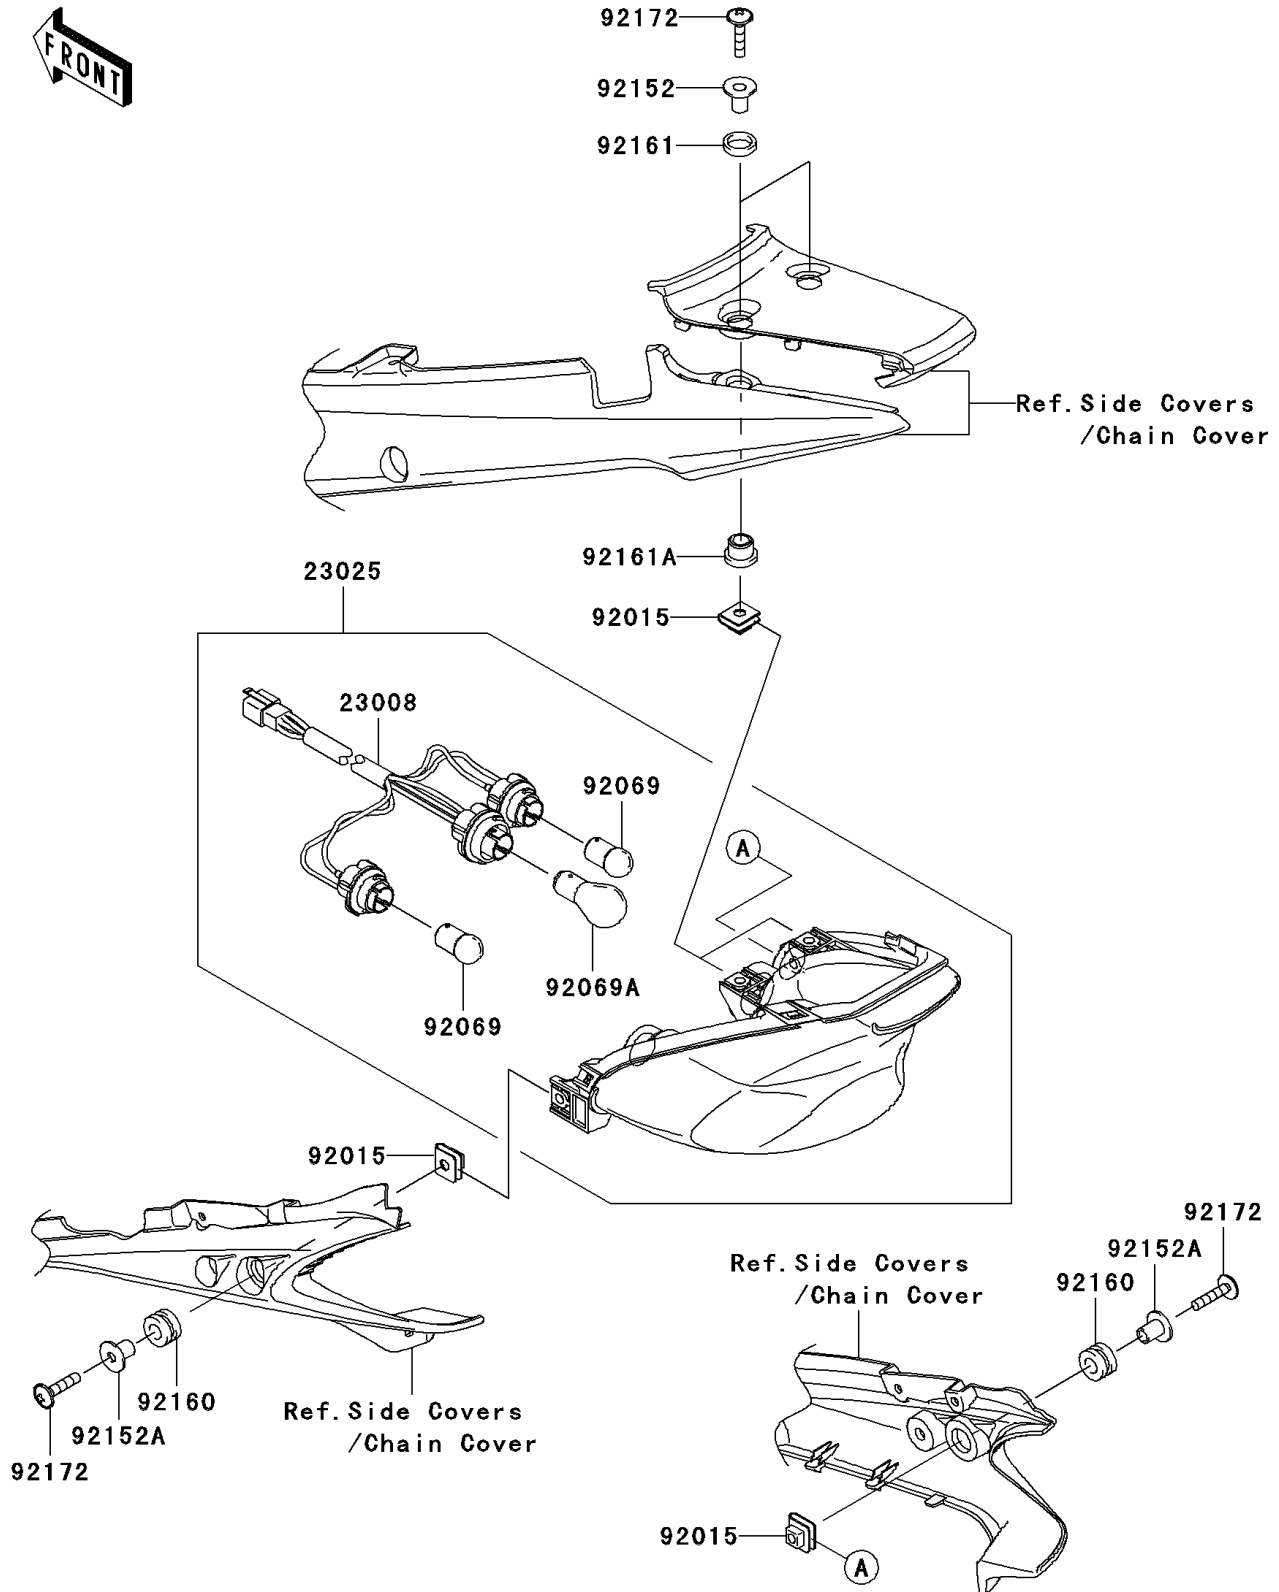

2010 KAZE HIT PARTS DIAGRAM

Taillight(s)

F2720

2010 KAZE HIT PARTS LIST

Taillight(s)

ITEM NAME	PART NUMBER	QUANTITY
SOCKET-ASSY, TAIL LAMP (Ref # 23008)	23008-0107	1
LAMP-TAIL (Ref # 23025)	23025-0057	1
NUT, 6MM (Ref # 92015)	92015-1094	1
BULB, 12V 10W (Ref # 92069)	92069-0003	1
BULB, 12V 21/5W (Ref # 92069A)	92069-063	1
COLLAR (Ref # 92152)	92152-0702	1
COLLAR (Ref # 92152A)	92152-0703	1
DAMPER (Ref # 92160)	92160-1167	1
DAMPER (Ref # 92161)	92161-0520	1
DAMPER (Ref # 92161A)	92161-0521	1
SCREW, 6X28 (Ref # 92172)	92172-0348	1