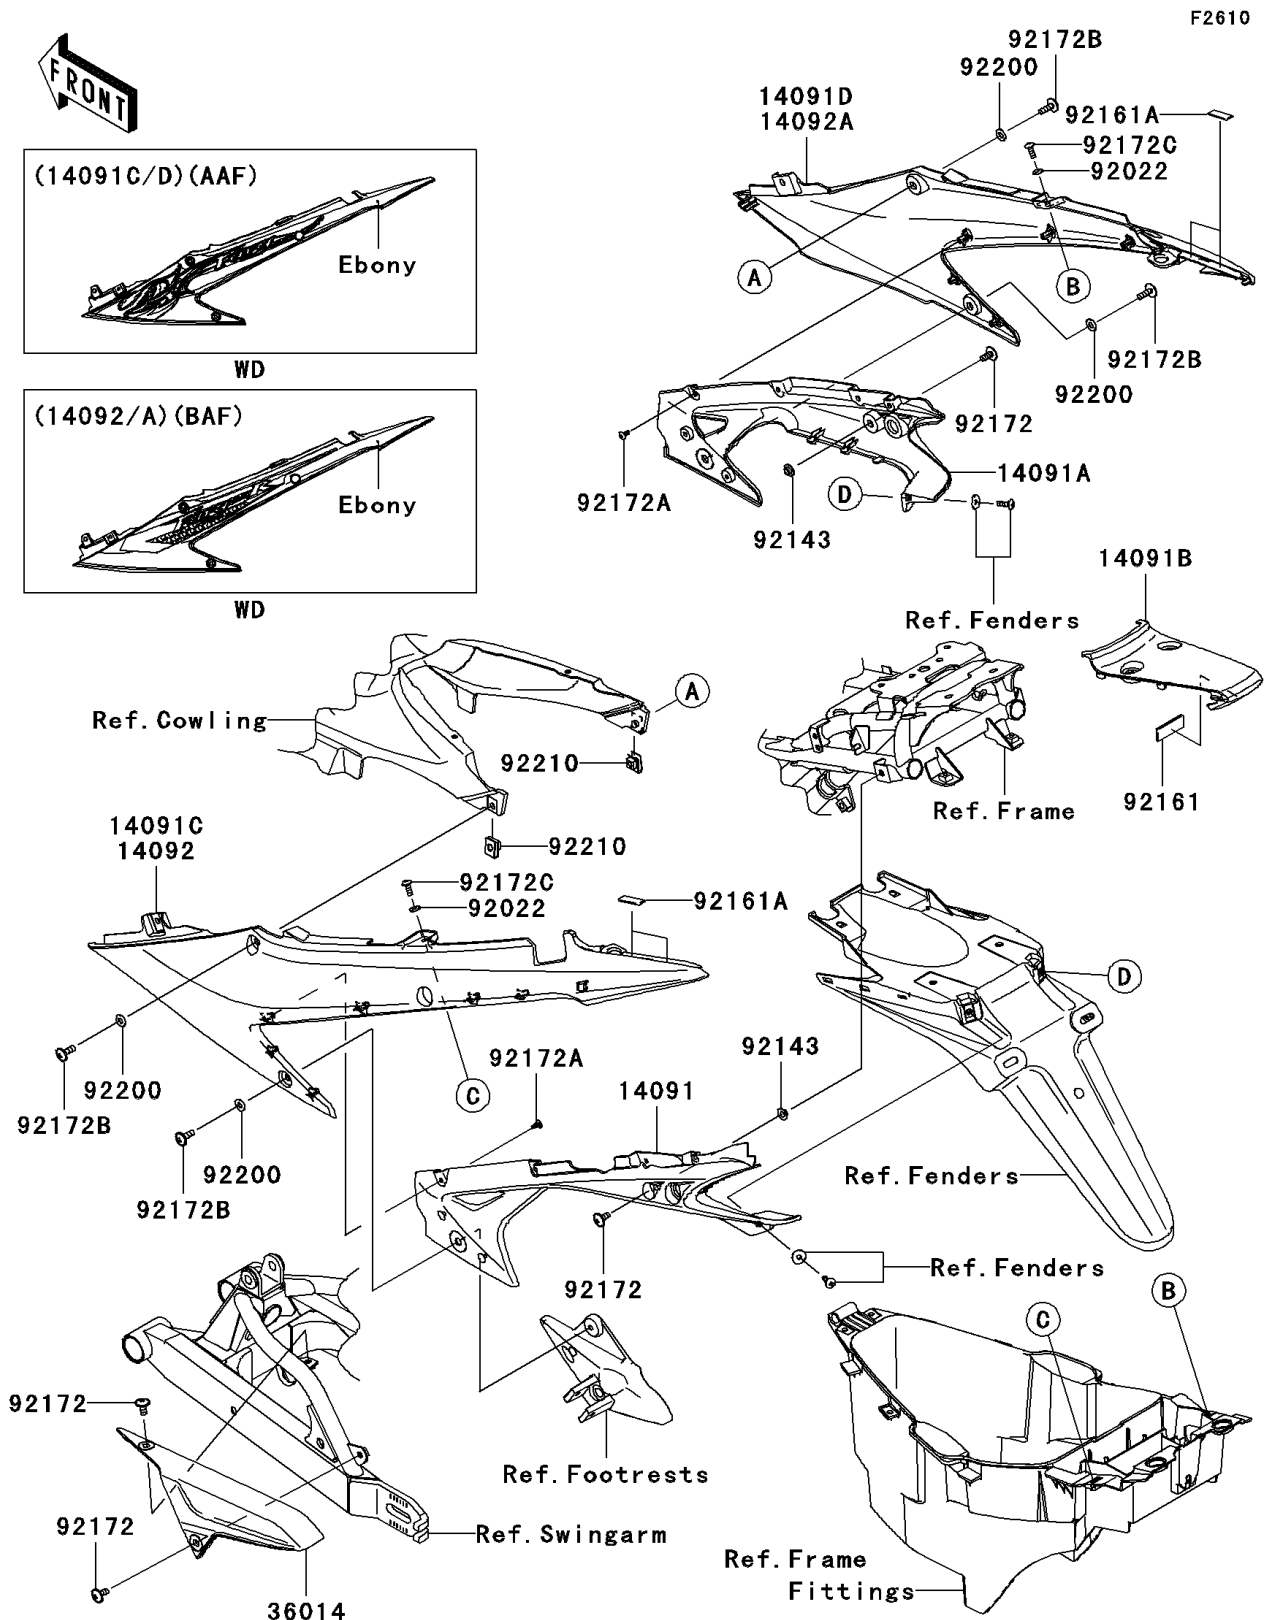

## 2010 KAZE HIT PARTS DIAGRAM

Side Covers/Chain Cover

## 2010 KAZE HIT PARTS LIST

Side Covers/Chain Cover

ITEM NAME	PART NUMBER	QUANTITY
COVER,TAIL,LH,LWR (Ref # 14091)	14091-0774	1
COVER,TAIL,RH,LWR (Ref # 14091A)	14091-0775	1
COVER,TAIL,CNT,EBONY (Ref # 14091B)	14091-1718-QE	1
COVER,TAIL,LH,UPP,EBONY (Ref # 14092)	14092-5111-QE	1
COVER,TAIL,RH,UPP,EBONY (Ref # 14092A)	14092-5112-QE	1
CASE-CHAIN (Ref # 36014)	36014-0039	1
WASHER,NYLON,5.3X11.5X1.5 (Ref # 92022)	92022-1521	1
COLLAR (Ref # 92143)	92143-1331	1
DAMPER (Ref # 92161)	92161-0301	1
DAMPER,COVER UPP (Ref # 92161A)	92161-0654	1
SCREW,6X14 (Ref # 92172)	92172-0055	1
SCREW,TAPPING,4X10 (Ref # 92172A)	92172-0172	1
SCREW,6X18 (Ref # 92172B)	92172-0192	1
SCREW,5X14 (Ref # 92172C)	92172-0461	1
WASHER,6.5X14X1 (Ref # 92200)	92200-1388	1
NUT,6MM (Ref # 92210)	92210-0218	1