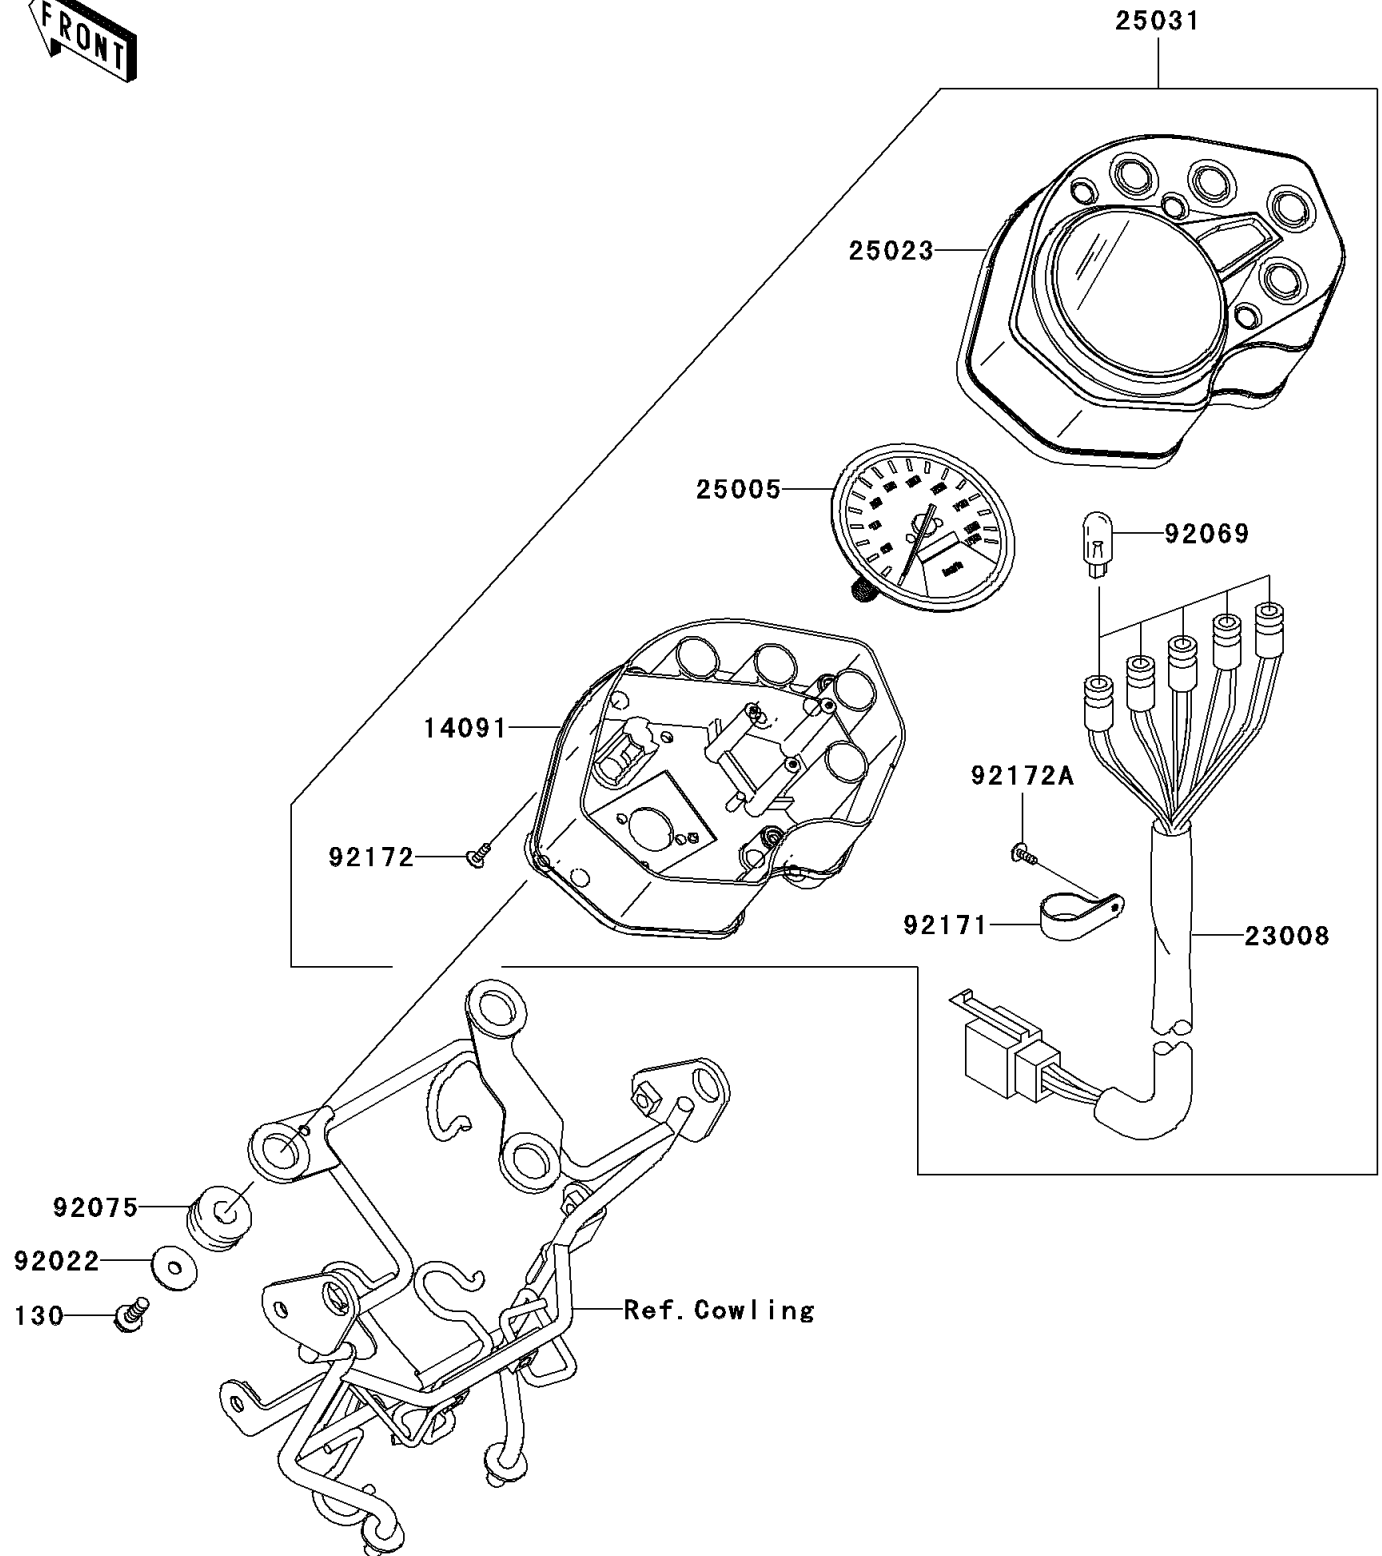

2010 KAZE HIT PARTS DIAGRAM

Meter(s)

F2530

2010 KAZE HIT PARTS LIST

Meter(s)

ITEM NAME	PART NUMBER	QUANTITY
BOLT-FLANGED,5X14 (Ref # 130)	130BA0514	1
COVER,METER,LWR (Ref # 14091)	14091-0805	1
SOCKET-ASSY,METER (Ref # 23008)	23008-0078	1
SPEEDOMETER,KPH (Ref # 25005)	25005-0044	1
COVER-METER CASE,UPP (Ref # 25023)	25023-0032	1
METER-ASSY,KPH (Ref # 25031)	25031-0182	1
WASHER,5.5X20X1.2 (Ref # 92022)	92022-104	1
BULB,12V 3.4W,T10 (Ref # 92069)	92069-1007	1
DAMPER (Ref # 92075)	92075-1690	1
CLAMP (Ref # 92171)	92171-1602	1
SCREW (Ref # 92172)	92172-0386	1
SCREW (Ref # 92172A)	92172-0387	1