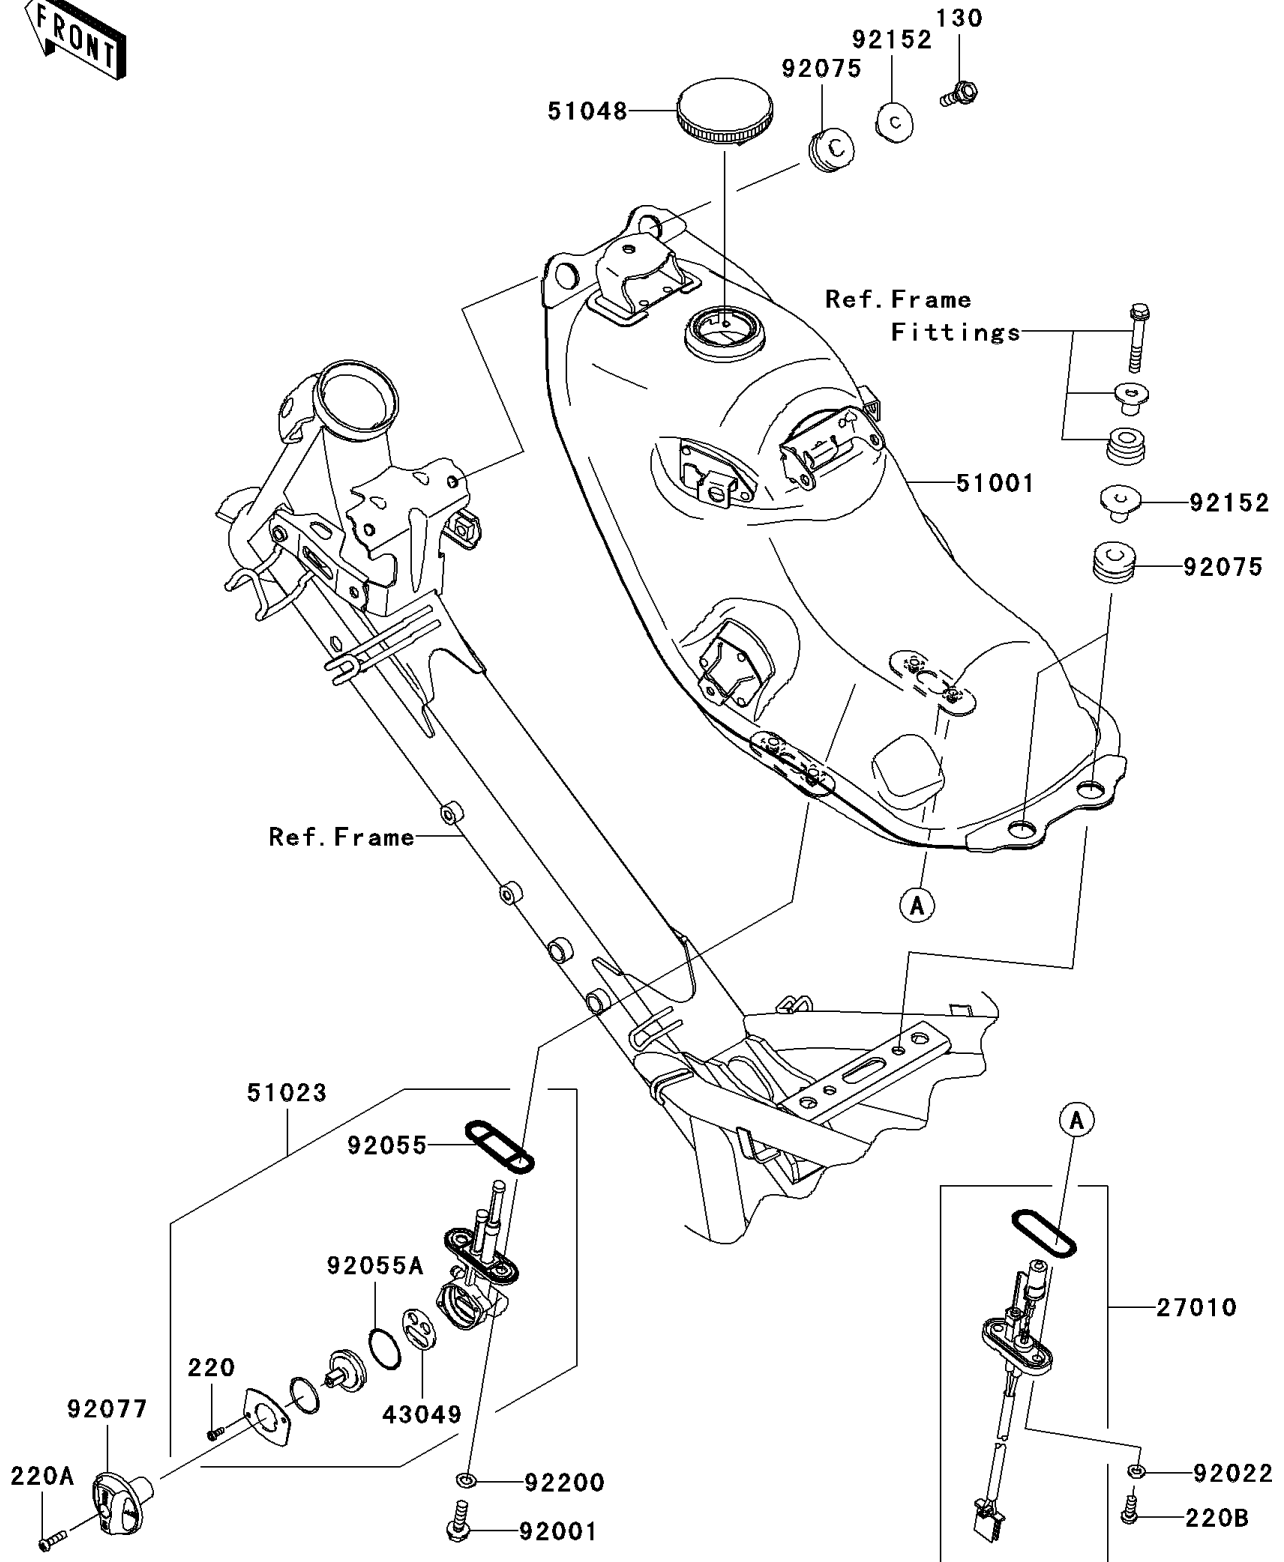

## 2010 KAZE HIT PARTS DIAGRAM

Fuel Tank

F2410

## 2010 KAZE HIT PARTS LIST

Fuel Tank

ITEM NAME	PART NUMBER	QUANTITY
BOLT-FLANGED,6X22 (Ref # 130)	130BB0622	1
SCREW-PAN-CROS,3X8 (Ref # 220)	220AA0308	1
SCREW-PAN-CROSS,4X16 (Ref # 220A)	220AB0416	1
SCREW-PAN-CROS,5X14 (Ref # 220B)	220AD0514	1
SWITCH,FUEL LEVEL (Ref # 27010)	27010-0077	1
PACKING,TAP VALVE (Ref # 43049)	43049-1091	1
TANK-COMP-FUEL (Ref # 51001)	51001-0287	1
TAP-ASSY,FUEL (Ref # 51023)	51023-0029	1
CAP-ASSY-TANK (Ref # 51048)	51048-1119	1
BOLT,6X20 (Ref # 92001)	92001-1091	1
WASHER,5.2X10X1.5 (Ref # 92022)	92022-1023	1
RING-O,FUEL TAP PACKING (Ref # 92055)	92055-1112	1
RING-O,TAP LEVER (Ref # 92055A)	92055-1419	1
DAMPER (Ref # 92075)	92075-1690	1
KNOB,FUEL TAP (Ref # 92077)	92077-0009	1
COLLAR (Ref # 92152)	92152-0697	1
WASHER,6.5X11.5X0.8 (Ref # 92200)	92200-0117	1