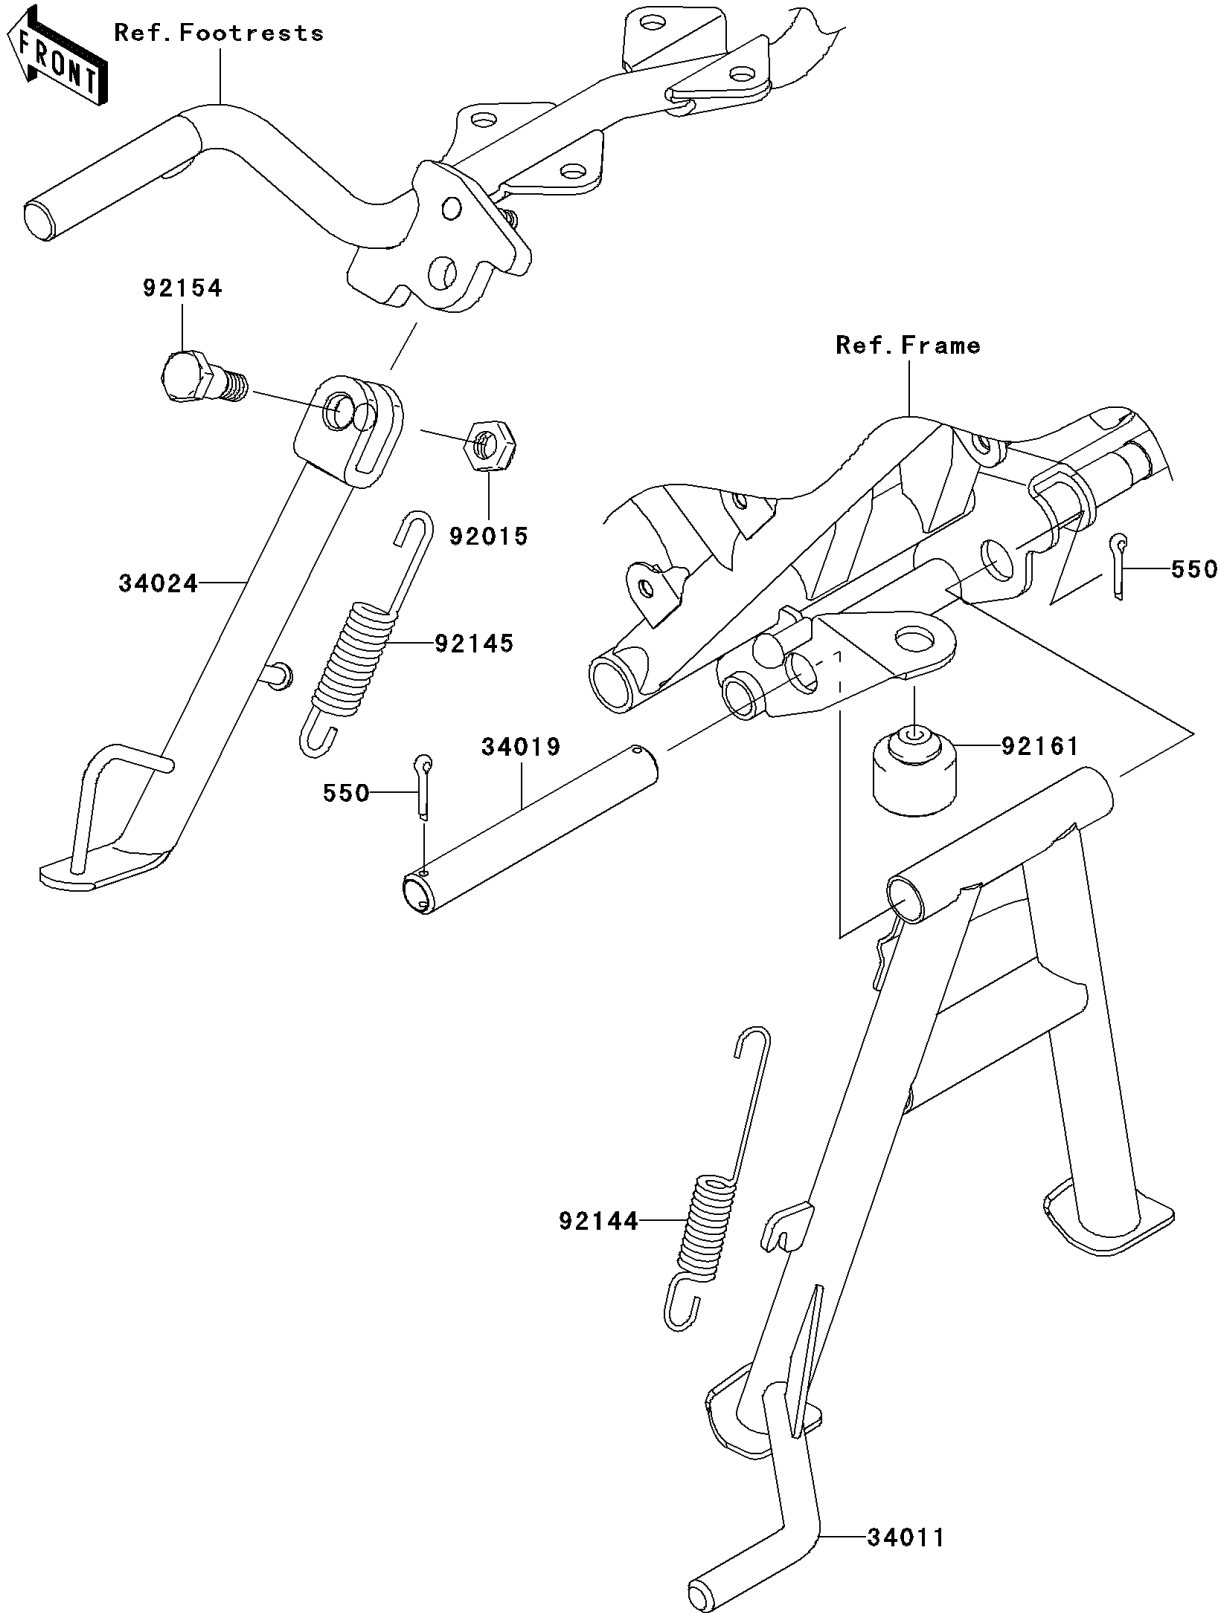

2010 KAZE HIT PARTS DIAGRAM

Stand(s)

2010 KAZE HIT PARTS LIST

Stand(s)

ITEM NAME	PART NUMBER	QUANTITY
PIN-COTTER,3.0X30 (Ref # 550)	550AA3030	1
STAND-CENTER (Ref # 34011)	34011-0021	1
SHAFT-STAND,CNT (Ref # 34019)	34019-0001	1
STAND-SIDE (Ref # 34024)	34024-0082	1
NUT,LOCK,10MM,BLACK (Ref # 92015)	92015-1188	1
SPRING,CENTER STAND (Ref # 92144)	92144-1385	1
SPRING,SIDE STAND (Ref # 92145)	92145-0259	1
BOLT,SIDE STAND (Ref # 92154)	92154-0306	1
DAMPER,CENTER STAND (Ref # 92161)	92161-0722	1