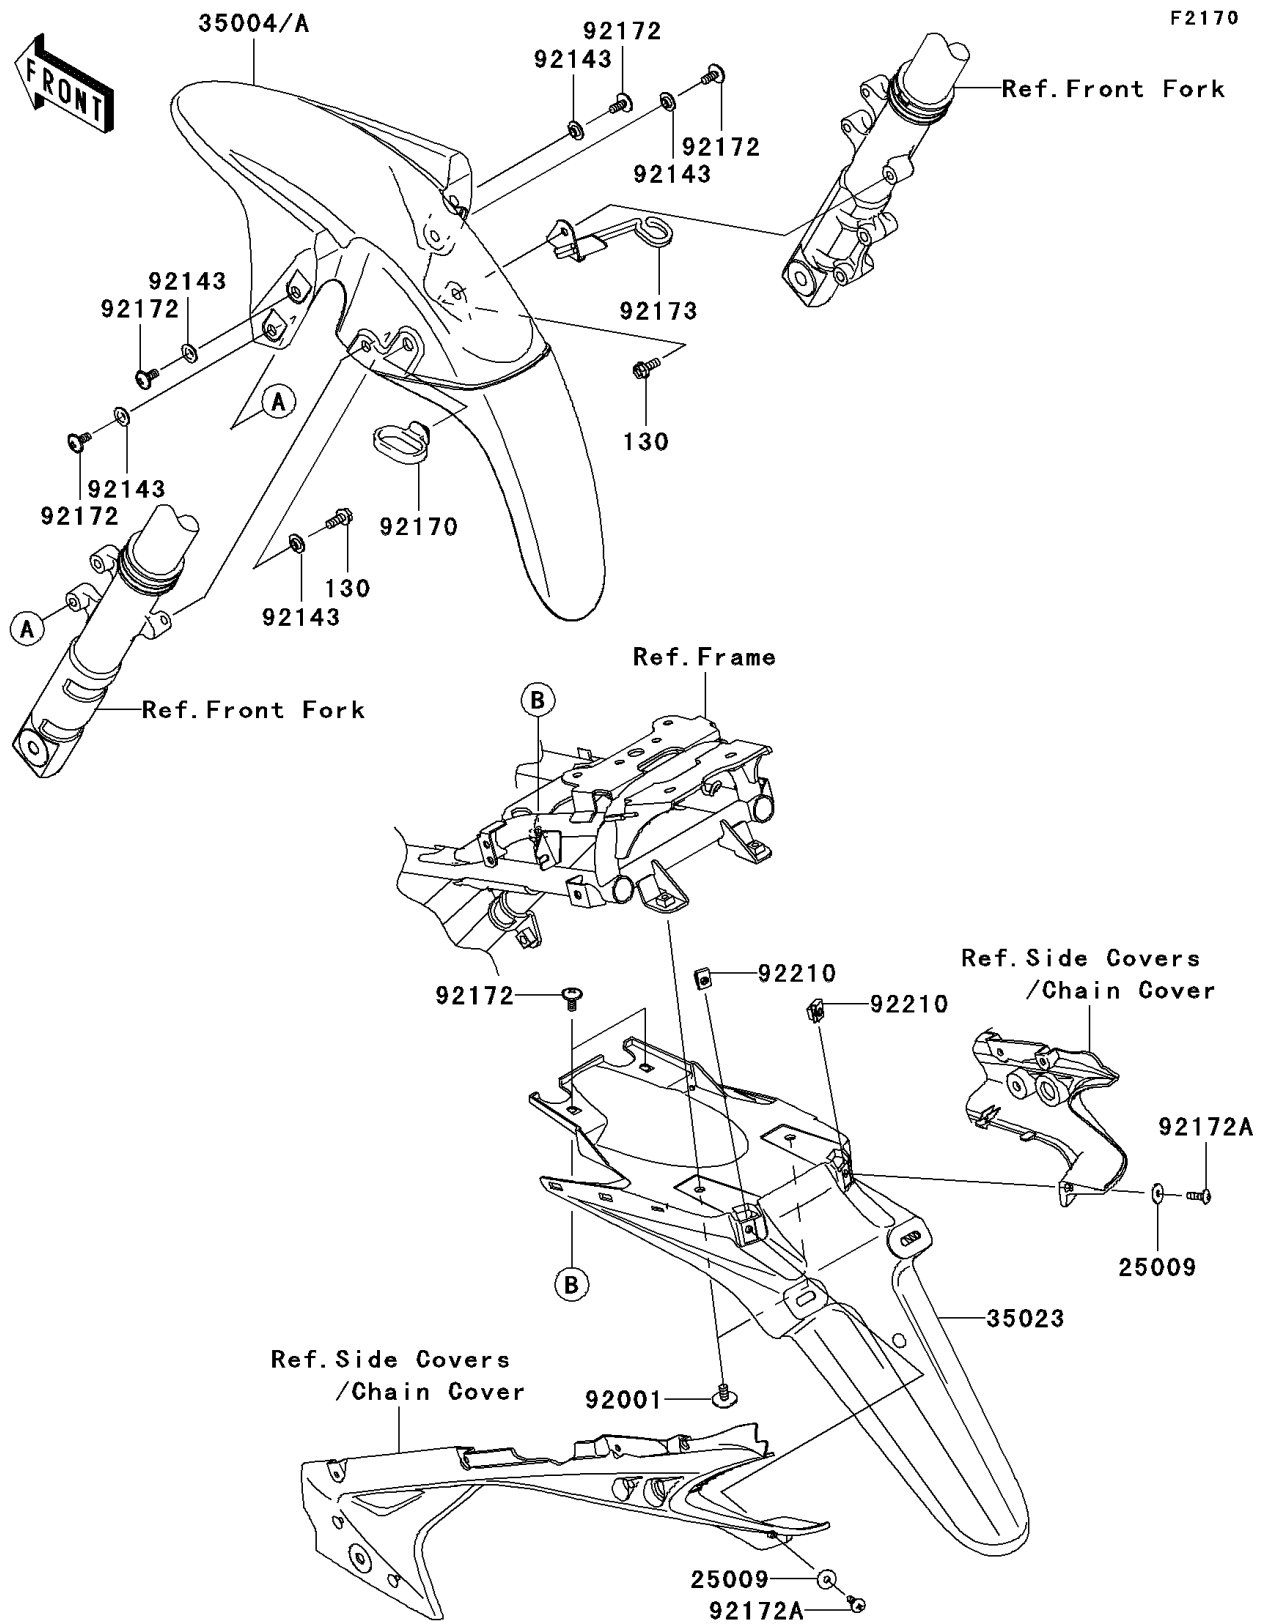

## 2010 KAZE HIT PARTS DIAGRAM

Fenders

## 2010 KAZE HIT PARTS LIST

### Fenders

ITEM NAME	PART NUMBER	QUANTITY
BOLT-FLANGED,6X16 (Ref # 130)	130BB0616	1
WASHER,5.2X16X1.2 (Ref # 25009)	25009-004	1
FENDER-FRONT,GREEN/BLACK (Ref # 35004A)	35004-0122-785	1
FENDER-REAR (Ref # 35023)	35023-0112	1
BOLT,6X14,BLACK (Ref # 92001)	92001-1847	1
COLLAR (Ref # 92143)	92143-1087	1
CLAMP,CABLE (Ref # 92170)	92170-1574	1
SCREW,6X14 (Ref # 92172)	92172-0055	1
SCREW,5X16 (Ref # 92172A)	92172-0462	1
CLAMP,BRAKE HOSE (Ref # 92173)	92173-0004	1
NUT,PLATE,5MM (Ref # 92210)	92210-0262	1