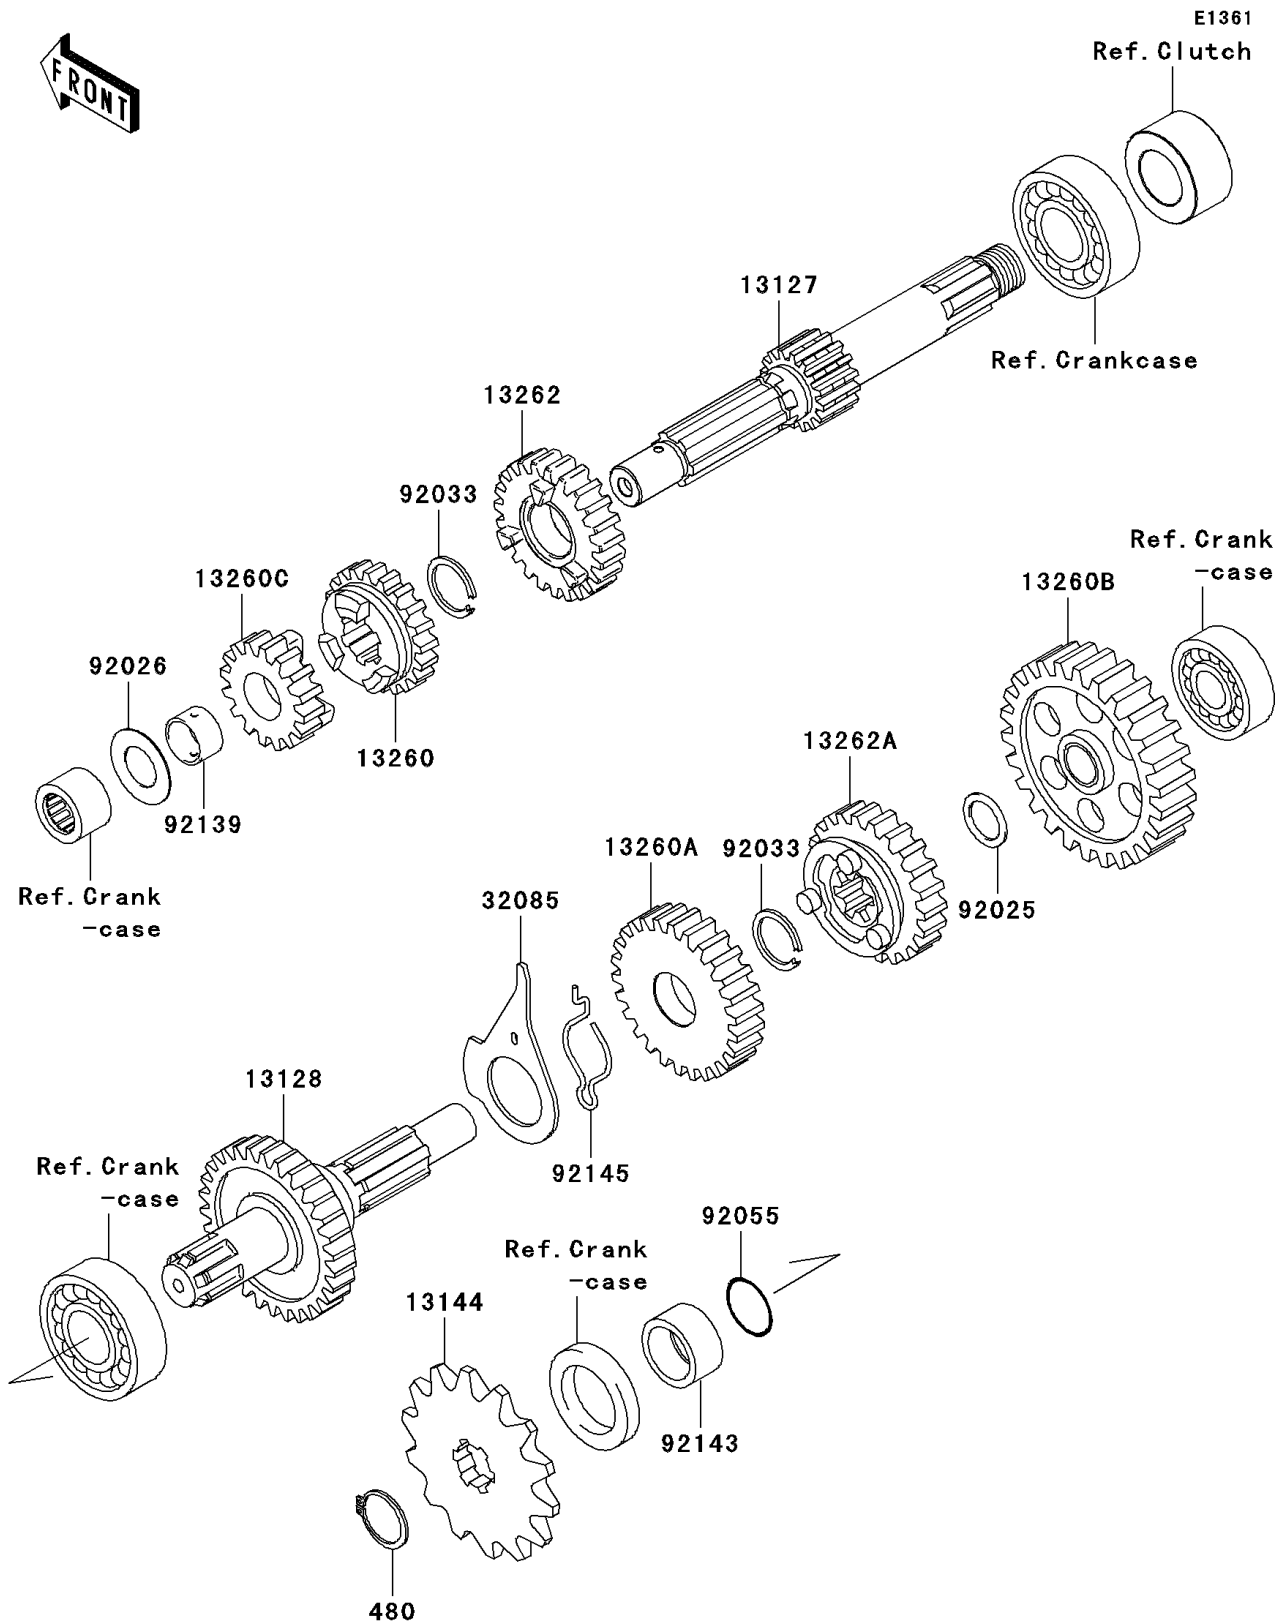

## 2010 KAZE HIT PARTS DIAGRAM

Transmission

## 2010 KAZE HIT PARTS LIST

Transmission

ITEM NAME	PART NUMBER	QUANTITY
CIRCLIP-TYPE-C,17MM (Ref # 480)	480J1700	1
SHAFT-TRANSMISSION INPUT,12T (Ref # 13127)	13127-1280	1
SHAFT-TRANSMISSION OUTPUT (Ref # 13128)	13128-0042	1
SPROCKET-OUTPUT,14T (Ref # 13144)	13144-1323	1
GEAR,INPUT 3RD,20T (Ref # 13260)	13260-1839	1
GEAR,OUTPUT 3RD,27T (Ref # 13260A)	13260-1860	1
GEAR,OUTPUT LOW,36T (Ref # 13260B)	13260-1862	1
GEAR,INPUT 2ND,16T (Ref # 13260C)	13260-1986	1
GEAR,INPUT 4TH,23T (Ref # 13262)	13262-0666	1
GEAR,OUTPUT 4TH,25T (Ref # 13262A)	13262-0667	1
STOPPER (Ref # 32085)	32085-1515	1
SHIM (Ref # 92025)	92025-1280	1
SPACER (Ref # 92026)	92026-1091	1
RING-SNAP,17MM (Ref # 92033)	92033-1060	1
RING-O,16.8MM (Ref # 92055)	92055-1235	1
BUSHING (Ref # 92139)	92139-1102	1
COLLAR,SPROCKET (Ref # 92143)	92143-1680	1
SPRING (Ref # 92145)	92145-1381	1