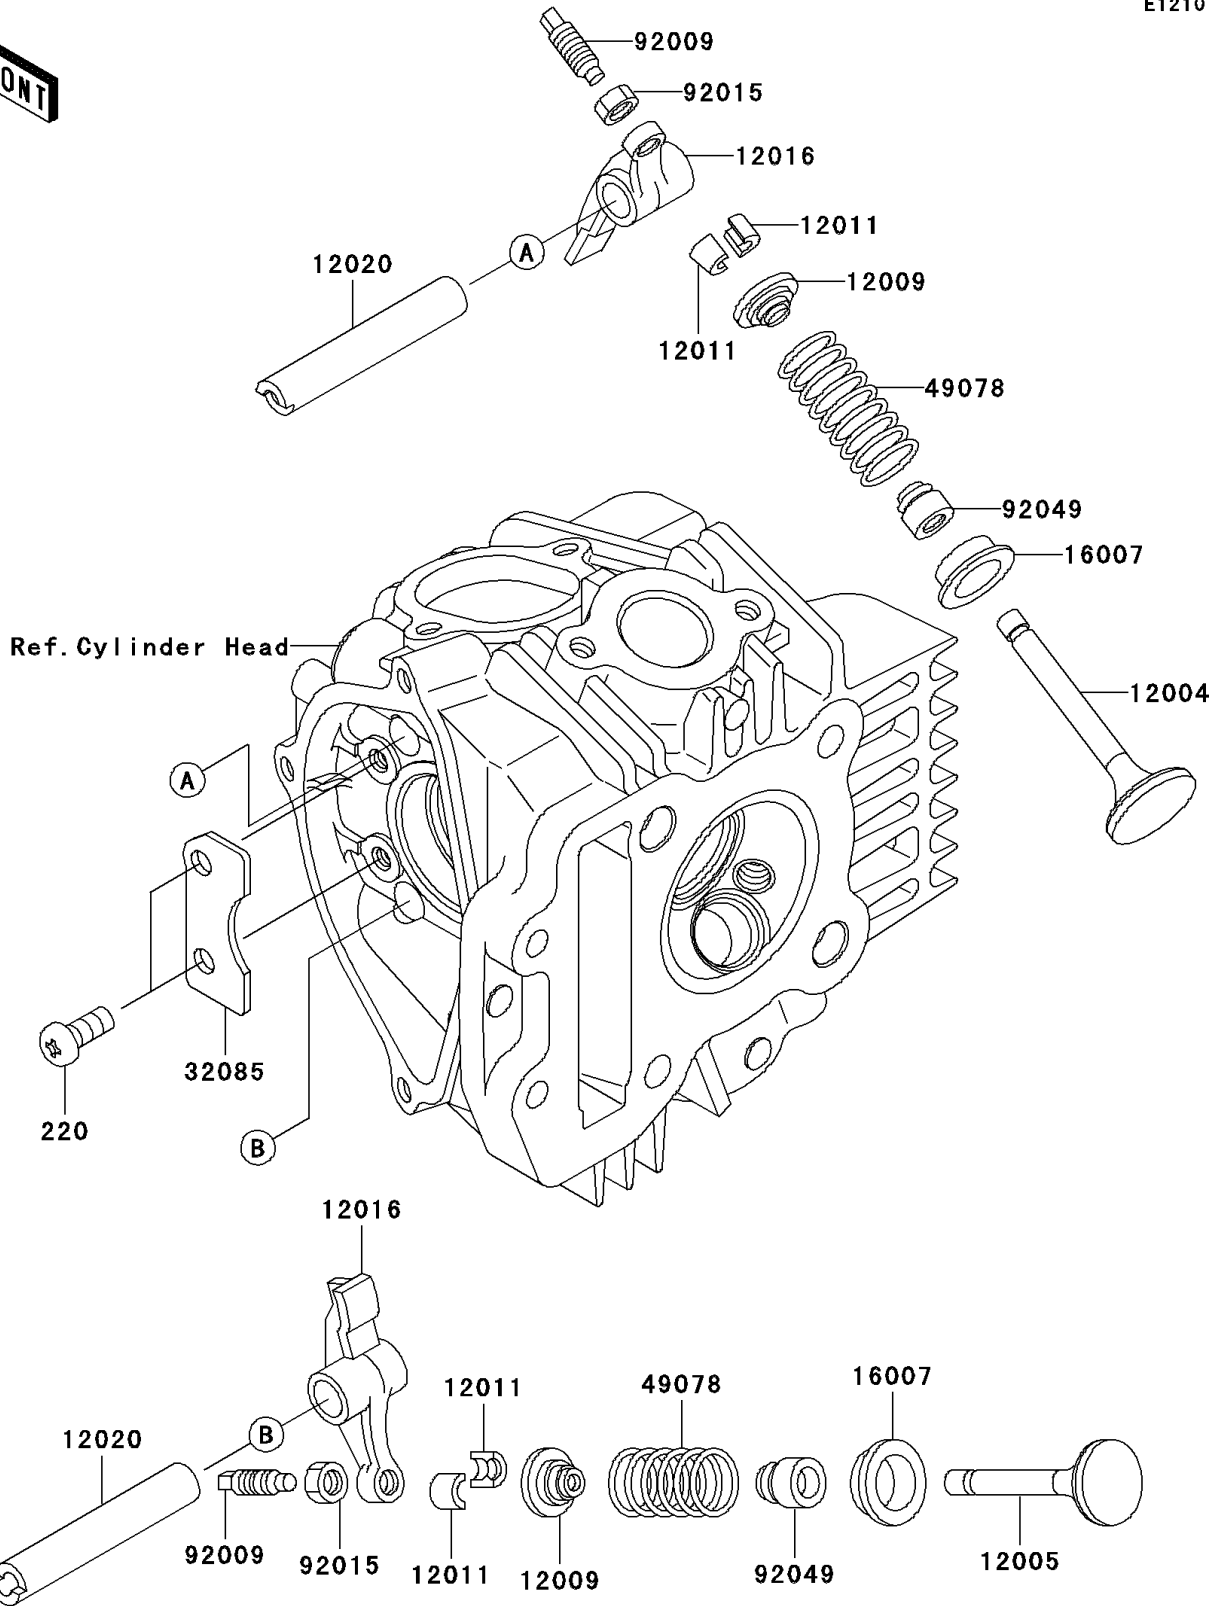

2010 KAZE HIT PARTS DIAGRAM

Valve(s)

E1210

2010 KAZE HIT PARTS LIST

Valve(s)

ITEM NAME	PART NUMBER	QUANTITY
SCREW-PAN-CROSS,6X14 (Ref # 220)	220AA0614	1
VALVE-INTAKE (Ref # 12004)	12004-1158	1
VALVE-EXHAUST (Ref # 12005)	12005-1331	1
RETAINER-VALVE SPRING (Ref # 12009)	12009-1073	1
COLLET (Ref # 12011)	12011-1053	1
ARM-ROCKER (Ref # 12016)	12016-0001	1
SHAFT-ROCKER (Ref # 12020)	12020-0010	1
SEAT-SPRING,VALVE (Ref # 16007)	16007-1187	1
STOPPER (Ref # 32085)	32085-1428	1
SPRING-ENGINE VALVE (Ref # 49078)	49078-1151	1
SCREW,VALVE ADJUST (Ref # 92009)	92009-1109	1
NUT,VALVE ADJUST LOCK (Ref # 92015)	92015-1137	1
SEAL-OIL,VSB 4.3 7.5 5.3 8.3 (Ref # 92049)	92049-1349	1