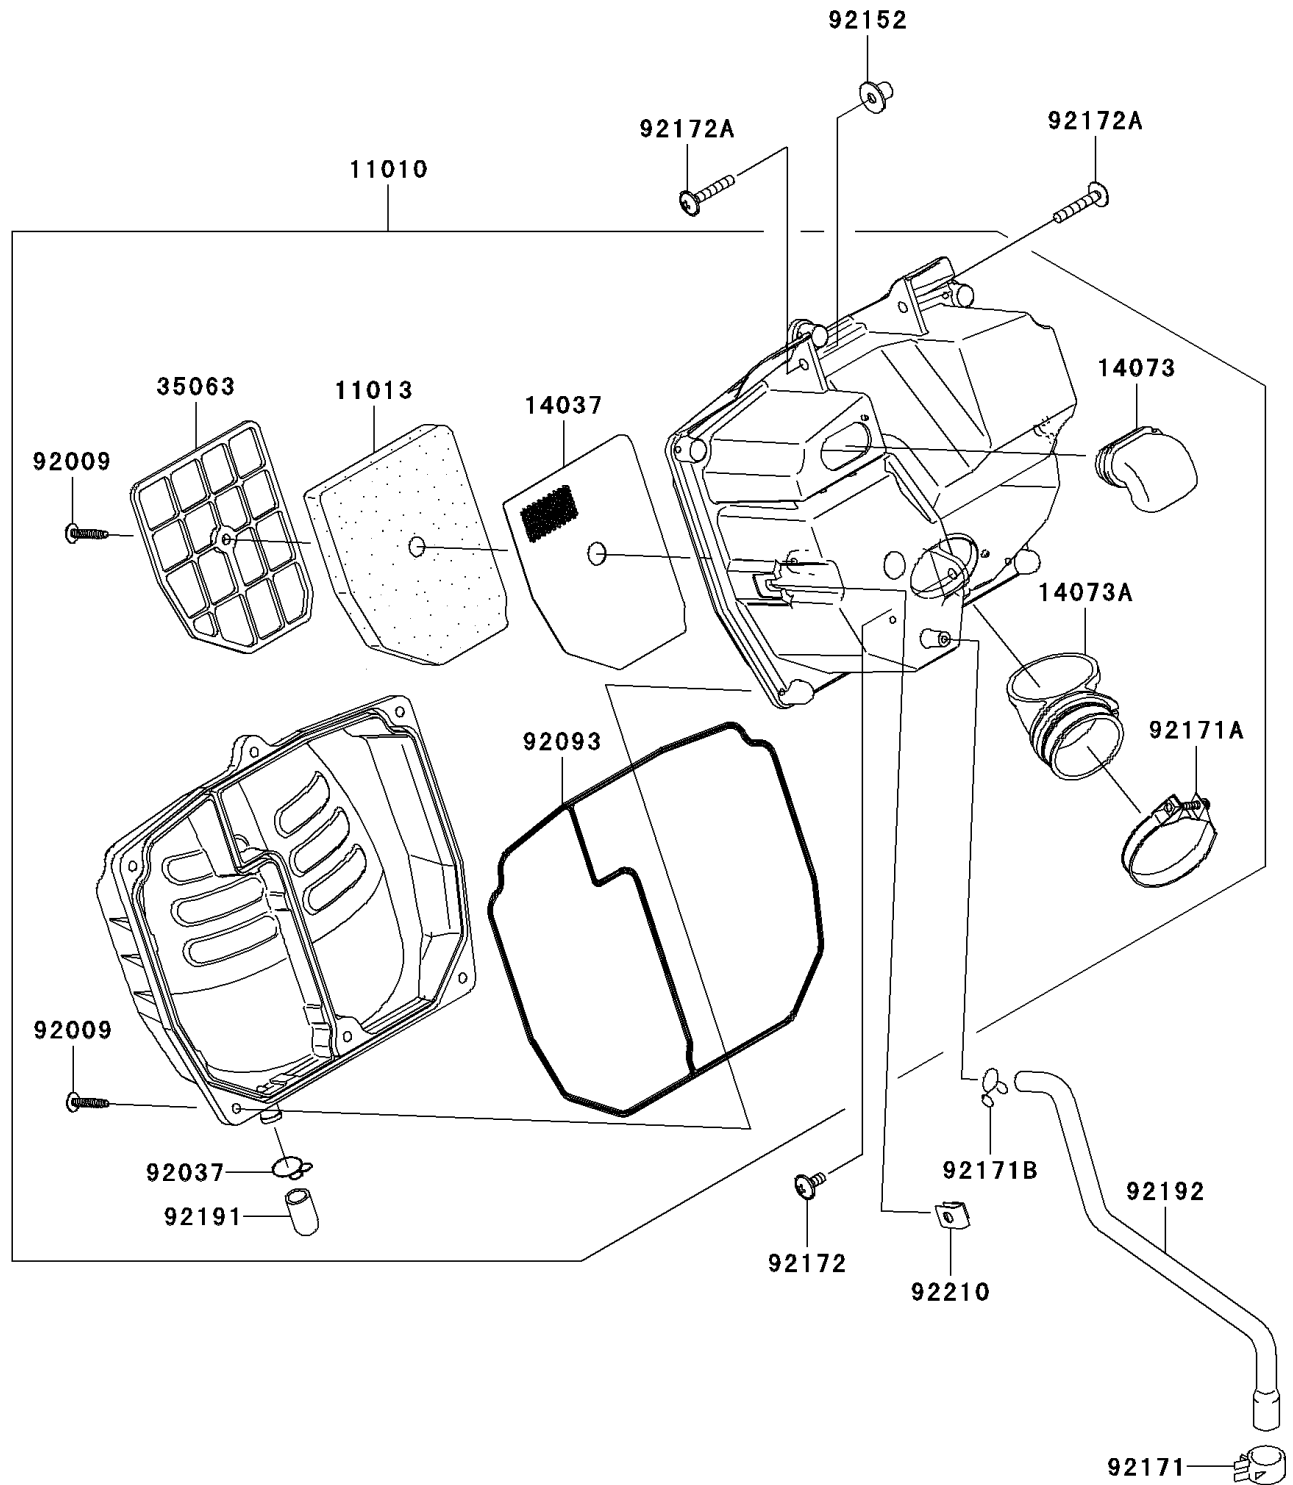

2010 KAZE HIT PARTS DIAGRAM

Air Cleaner

E1130

2010 KAZE HIT PARTS LIST

Air Cleaner

ITEM NAME	PART NUMBER	QUANTITY
FILTER-ASSY-AIR (Ref # 11010)	11010-0129	1
ELEMENT-AIR FILTER (Ref # 11013)	11013-0024	1
SCREEN (Ref # 14037)	14037-0070	1
DUCT (Ref # 14073)	14073-0166	1
DUCT (Ref # 14073A)	14073-1810	1
STAY (Ref # 35063)	35063-0418	1
SCREW,5X25 (Ref # 92009)	92009-1986	1
CLAMP,14.5MM (Ref # 92037)	92037-1900	1
SEAL (Ref # 92093)	92093-0090	1
COLLAR (Ref # 92152)	92152-0599	1
CLAMP (Ref # 92171)	92171-1055	1
CLAMP (Ref # 92171A)	92171-1436	1
CLAMP (Ref # 92171B)	92171-1521	1
SCREW,6X14 (Ref # 92172)	92172-0004	1
SCREW,6X35 (Ref # 92172A)	92172-0463	1
TUBE,DRAIN (Ref # 92191)	92191-1685	1
TUBE,BREATHER (Ref # 92192)	92192-0481	1
NUT,6MM (Ref # 92210)	92210-0218	1