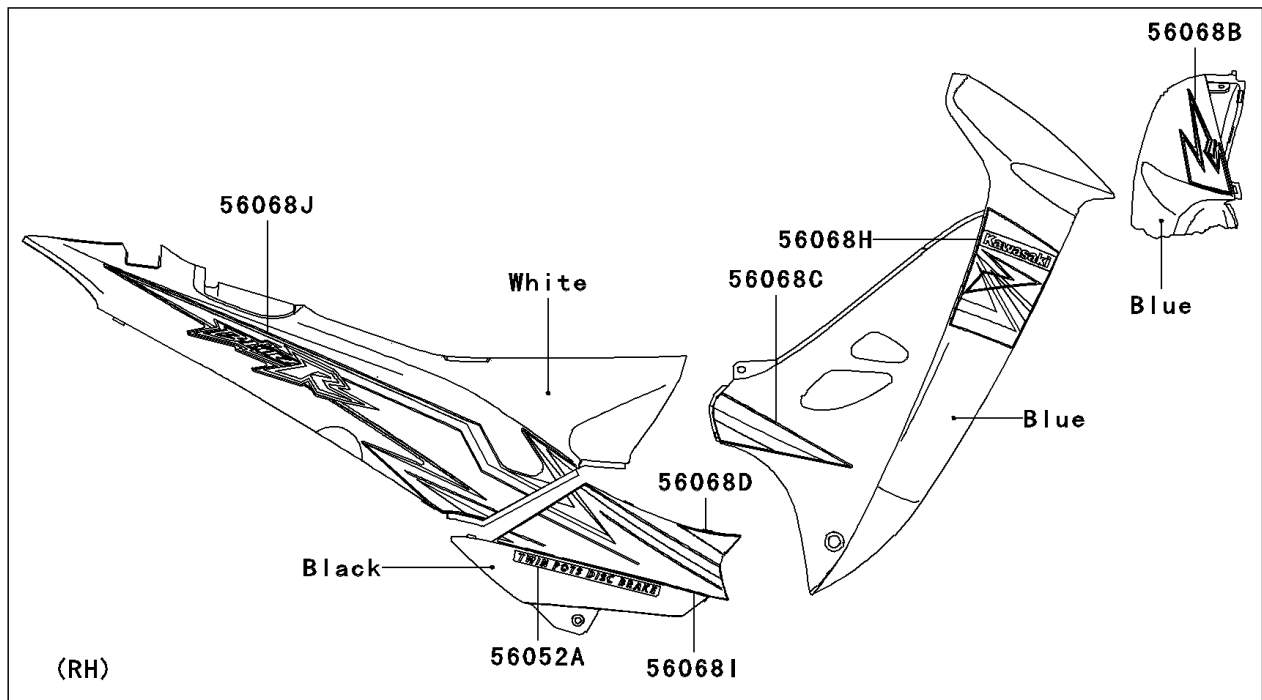

2008 KAZE HIT PARTS DIAGRAM

Decals(Blue)(D8F)

F2861B

2008 KAZE HIT PARTS LIST

Decals(Blue)(D8F)

ITEM NAME	PART NUMBER	QUANTITY
MARK,FRONT COVER,KAWASAKI (Ref # 56052)	56052-0171	1
MARK,TWIN POTS DISC BRAKE (Ref # 56052A)	56052-0329	1
PATTERN,LEG SHIELD,FR,LH (Ref # 56068)	56068-0757	1
PATTERN,LEG SHIELD,RR,LH (Ref # 56068A)	56068-0758	1
PATTERN,LEG SHIELD,FR,RH (Ref # 56068B)	56068-0759	1
PATTERN,LEG SHIELD,RR,RH (Ref # 56068C)	56068-0760	1
PATTERN,BATTERY COVER,UPP,RH (Ref # 56068D)	56068-0761	1
PATTERN,SIDE COVER,FR,LH (Ref # 56068E)	56068-0762	1
PATTERN,SIDE COVER,RR,LH (Ref # 56068F)	56068-0763	1
PATTERN,LEG SHIELD,CNT,LH (Ref # 56068G)	56068-0774	1
PATTERN,LEG SHIELD,CNT,RH (Ref # 56068H)	56068-0775	1
PATTERN,BATTERY COVER,LWR,RH (Ref # 56068I)	56068-0776	1
PATTERN,SIDE COVER,RR,RH (Ref # 56068J)	56068-0777	1