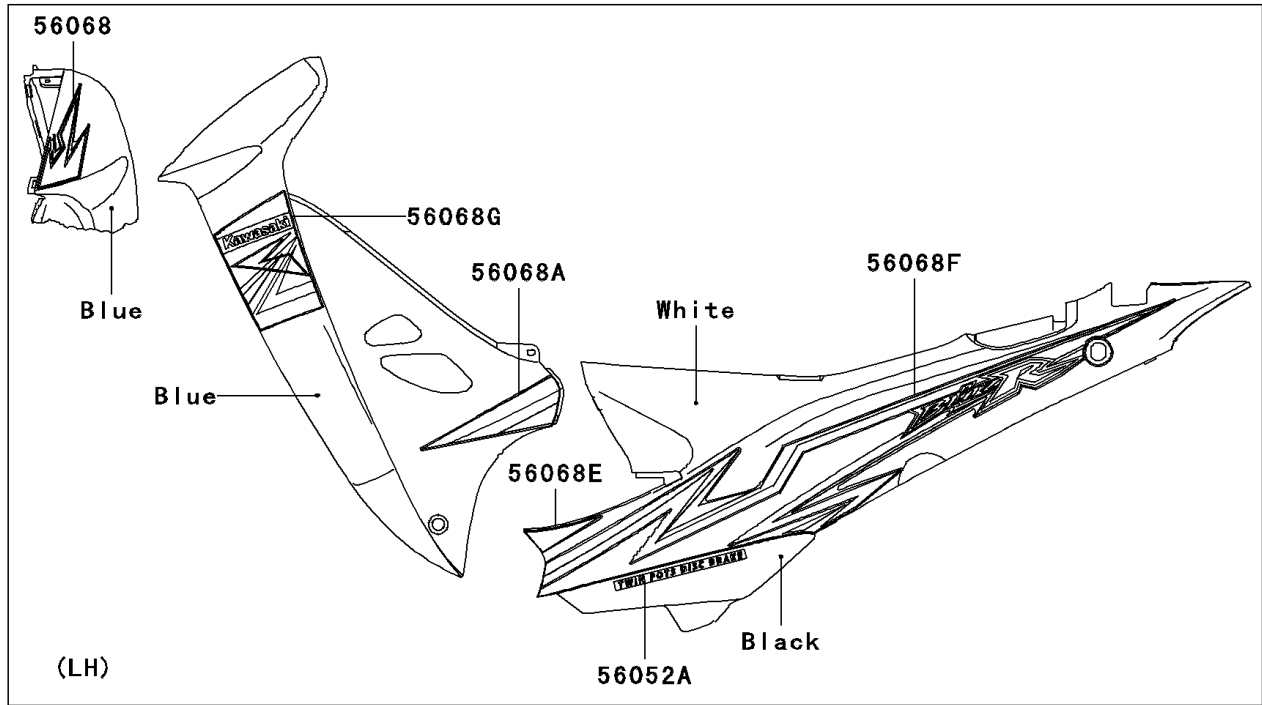

2008 KAZE HIT PARTS DIAGRAM

Decals(Blue)(D8F)

F2861B

2008 KAZE HIT PARTS LIST

Decals(Blue)(D8F)

ITEM NAME	PART NUMBER	QUANTITY
MARK,FRONT COVER,KAWASAKI (Ref # 56052)	56052-0171	1
MARK,TWIN POTS DISC BRAKE (Ref # 56052A)	56052-0329	1
PATTERN,LEG SHIELD,FR,LH (Ref # 56068)	56068-0757	1
PATTERN,LEG SHIELD,RR,LH (Ref # 56068A)	56068-0758	1
PATTERN,LEG SHIELD,FR,RH (Ref # 56068B)	56068-0759	1
PATTERN,LEG SHIELD,RR,RH (Ref # 56068C)	56068-0760	1
PATTERN,BATTERY COVER,UPP,RH (Ref # 56068D)	56068-0761	1
PATTERN,SIDE COVER,FR,LH (Ref # 56068E)	56068-0762	1
PATTERN,SIDE COVER,RR,LH (Ref # 56068F)	56068-0763	1
PATTERN,LEG SHIELD,CNT,LH (Ref # 56068G)	56068-0774	1
PATTERN,LEG SHIELD,CNT,RH (Ref # 56068H)	56068-0775	1
PATTERN,BATTERY COVER,LWR,RH (Ref # 56068I)	56068-0776	1
PATTERN,SIDE COVER,RR,RH (Ref # 56068J)	56068-0777	1