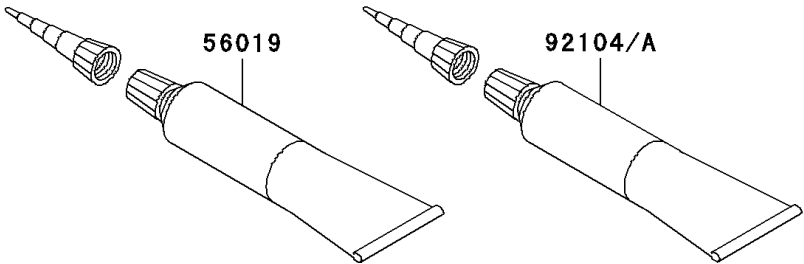

2008 KAZE HIT PARTS DIAGRAM

Owner's Tools

F2810

2008 KAZE HIT PARTS LIST

Owner's Tools

ITEM NAME	PART NUMBER	QUANTITY
TOOL-KIT (Ref # 56007)	56007-0041	1
BAG,TOOL (Ref # 56008)	56008-1084	1
GASKET-LIQUID,TB1211,WHITE (Ref # 56019)	56019-120	1
GASKET-LIQUID,TB1211F,CLEAR (Ref # 92104)	92104-0004	1
GASKET-LIQUID,TB1105B,SILVER (Ref # 92104A)	92104-002	1
TOOL-DRIVER,#2PHILLIPS&SLOT (Ref # 92107)	92107-0006	1
TOOL-WRENCH,BOX END,22MM (Ref # 92110)	92110-1186	1
TOOL-WRENCH,OPEN END,10X12 (Ref # 92110A)	92110-1207	1
TOOL-WRENCH,OPEN END,14X17 (Ref # 92110B)	92110-1208	1
TOOL-WRENCH,BOX,16MM (Ref # 92110C)	92110-1222	1
TOOL-BAR,BOX END WRENCH (Ref # 92111)	92111-1058	1
TOOL-PLIERS (Ref # 92112)	92112-1056	1