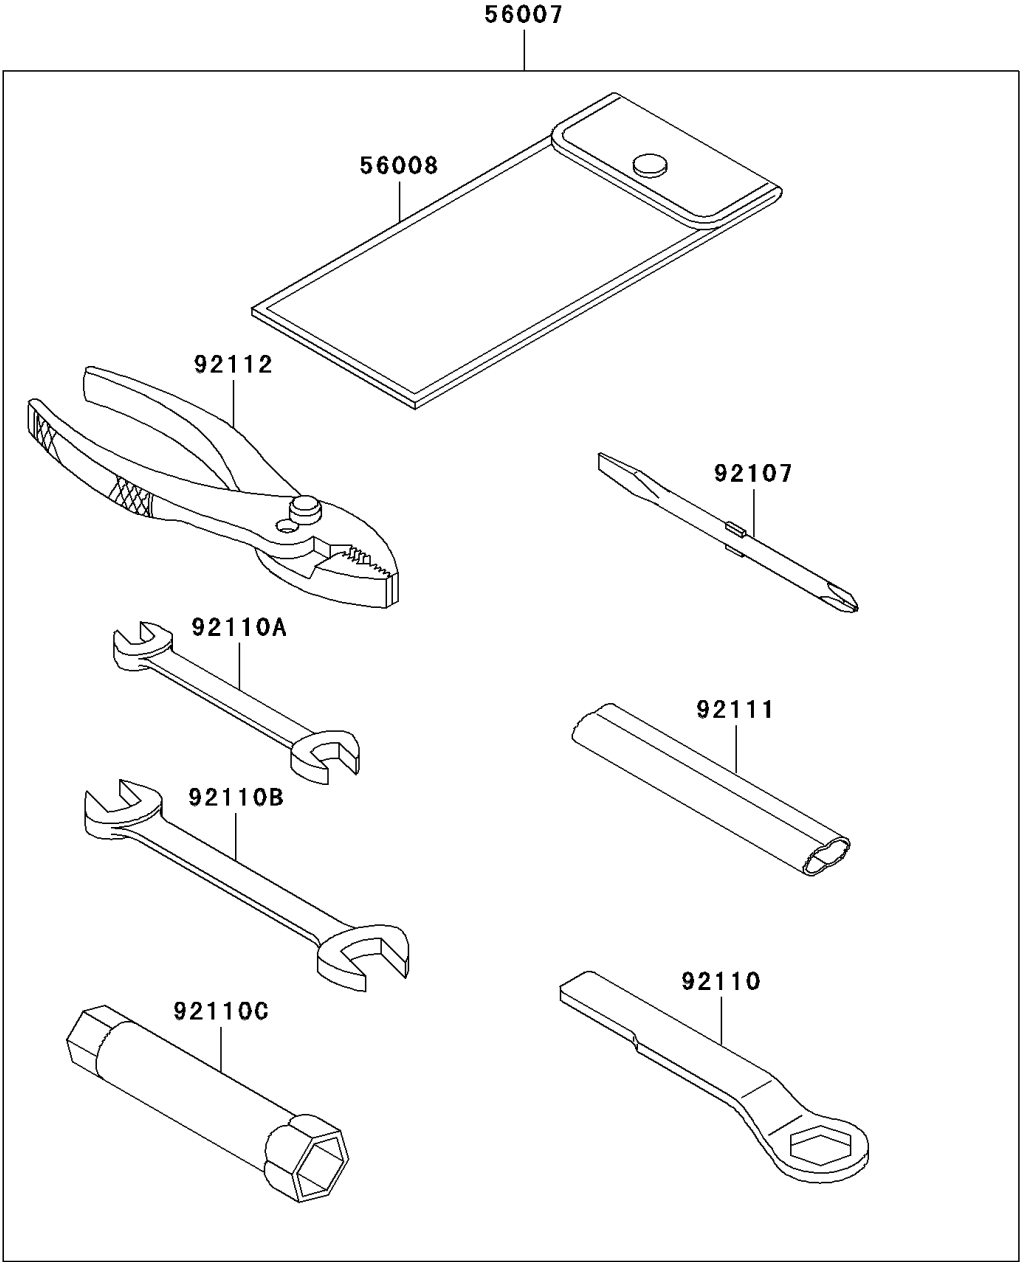

2008 KAZE HIT PARTS DIAGRAM

Owner's Tools

F2810

2008 KAZE HIT PARTS LIST

Owner's Tools

ITEM NAME	PART NUMBER	QUANTITY
TOOL-KIT (Ref # 56007)	56007-0041	1
BAG,TOOL (Ref # 56008)	56008-1084	1
GASKET-LIQUID,TB1211,WHITE (Ref # 56019)	56019-120	1
GASKET-LIQUID,TB1211F,CLEAR (Ref # 92104)	92104-0004	1
GASKET-LIQUID,TB1105B,SILVER (Ref # 92104A)	92104-002	1
TOOL-DRIVER,#2PHILLIPS&SLOT (Ref # 92107)	92107-0006	1
TOOL-WRENCH,BOX END,22MM (Ref # 92110)	92110-1186	1
TOOL-WRENCH,OPEN END,10X12 (Ref # 92110A)	92110-1207	1
TOOL-WRENCH,OPEN END,14X17 (Ref # 92110B)	92110-1208	1
TOOL-WRENCH,BOX,16MM (Ref # 92110C)	92110-1222	1
TOOL-BAR,BOX END WRENCH (Ref # 92111)	92111-1058	1
TOOL-PLIERS (Ref # 92112)	92112-1056	1