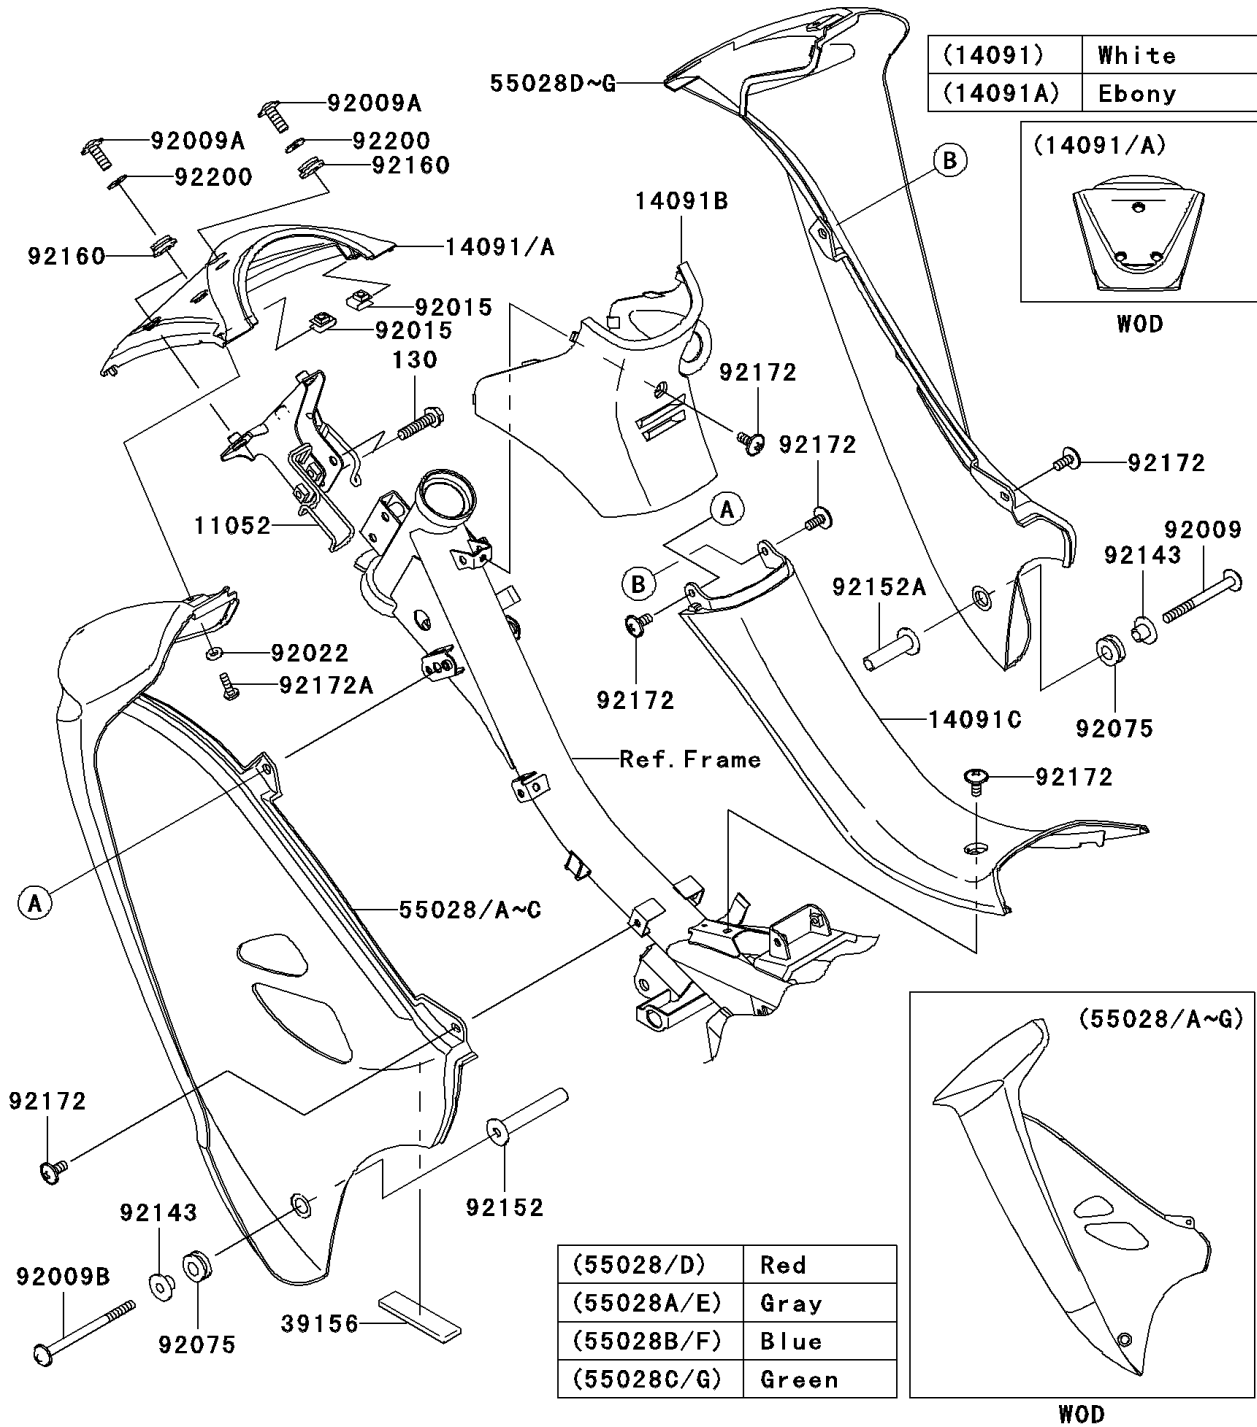

2008 KAZE HIT PARTS DIAGRAM

Leg Shield

F2640

(14091)	White
(14091A)	Ebony

WOD

WOD

(55028/D)	Red
(55028A/E)	Gray
(55028B/F)	Blue
(55028C/G)	Green

2008 KAZE HIT PARTS LIST

Leg Shield

ITEM NAME	PART NUMBER	QUANTITY
BOLT-FLANGED,8X35 (Ref # 130)	130BB0835	1
BRACKET,FRONT COVER (Ref # 11052)	11052-1965	1
COVER,FRONT,P.C.WHITE (Ref # 14091)	14091-1414-14H	1
COVER,FRONT,EBONY (Ref # 14091A)	14091-1414-20A	1
COVER,STEP THROUGH,FR,F.BLACK (Ref # 14091B)	14091-1415-6Z	1
COVER,STEP THROUGH,RR,F.BLACK (Ref # 14091C)	14091-1416-6Z	1
PAD,COWLING (Ref # 39156)	39156-0041	1
COWLING,LEG SHIELD,LH,C.F.RED (Ref # 55028)	55028-1423-14E	1
COWLING,LEG SHIELD,LH,M.B.GRAY (Ref # 55028A)	55028-1423-14J	1
COWLING,LEG SHIELD,LH,M.L.BLUE (Ref # 55028B)	55028-1423-20T	1
COWLING,LEG SHIELD,LH,L.GREEN (Ref # 55028C)	55028-1423-777	1
COWLING,LEG SHIELD,RH,C.F.RED (Ref # 55028D)	55028-1424-14E	1
COWLING,LEG SHIELD,RH,M.B.GRAY (Ref # 55028E)	55028-1424-14J	1
COWLING,LEG SHIELD,RH,M.L.BLUE (Ref # 55028F)	55028-1424-20T	1
COWLING,LEG SHIELD,RH,L.GREEN (Ref # 55028G)	55028-1424-777	1
SCREW,6X65 (Ref # 92009)	92009-1520	1
SCREW,6X16 (Ref # 92009A)	92009-1776	1
SCREW,6X87 (Ref # 92009B)	92009-1983	1
NUT,5MM (Ref # 92015)	92015-1627	1
WASHER,NYLON,5.3X11.5X1.5 (Ref # 92022)	92022-1521	1
DAMPER (Ref # 92075)	92075-1634	1
COLLAR,L=9.6 (Ref # 92143)	92143-1016	1
COLLAR,L=64.8 (Ref # 92152)	92152-1364	1
COLLAR,L=40 (Ref # 92152A)	92152-1376	1
DAMPER (Ref # 92160)	92160-1864	1
SCREW,6X14 (Ref # 92172)	92172-0004	1
SCREW,5X16 (Ref # 92172A)	92172-1071	1
WASHER,6.2X18X1.2 (Ref # 92200)	92200-1643	1