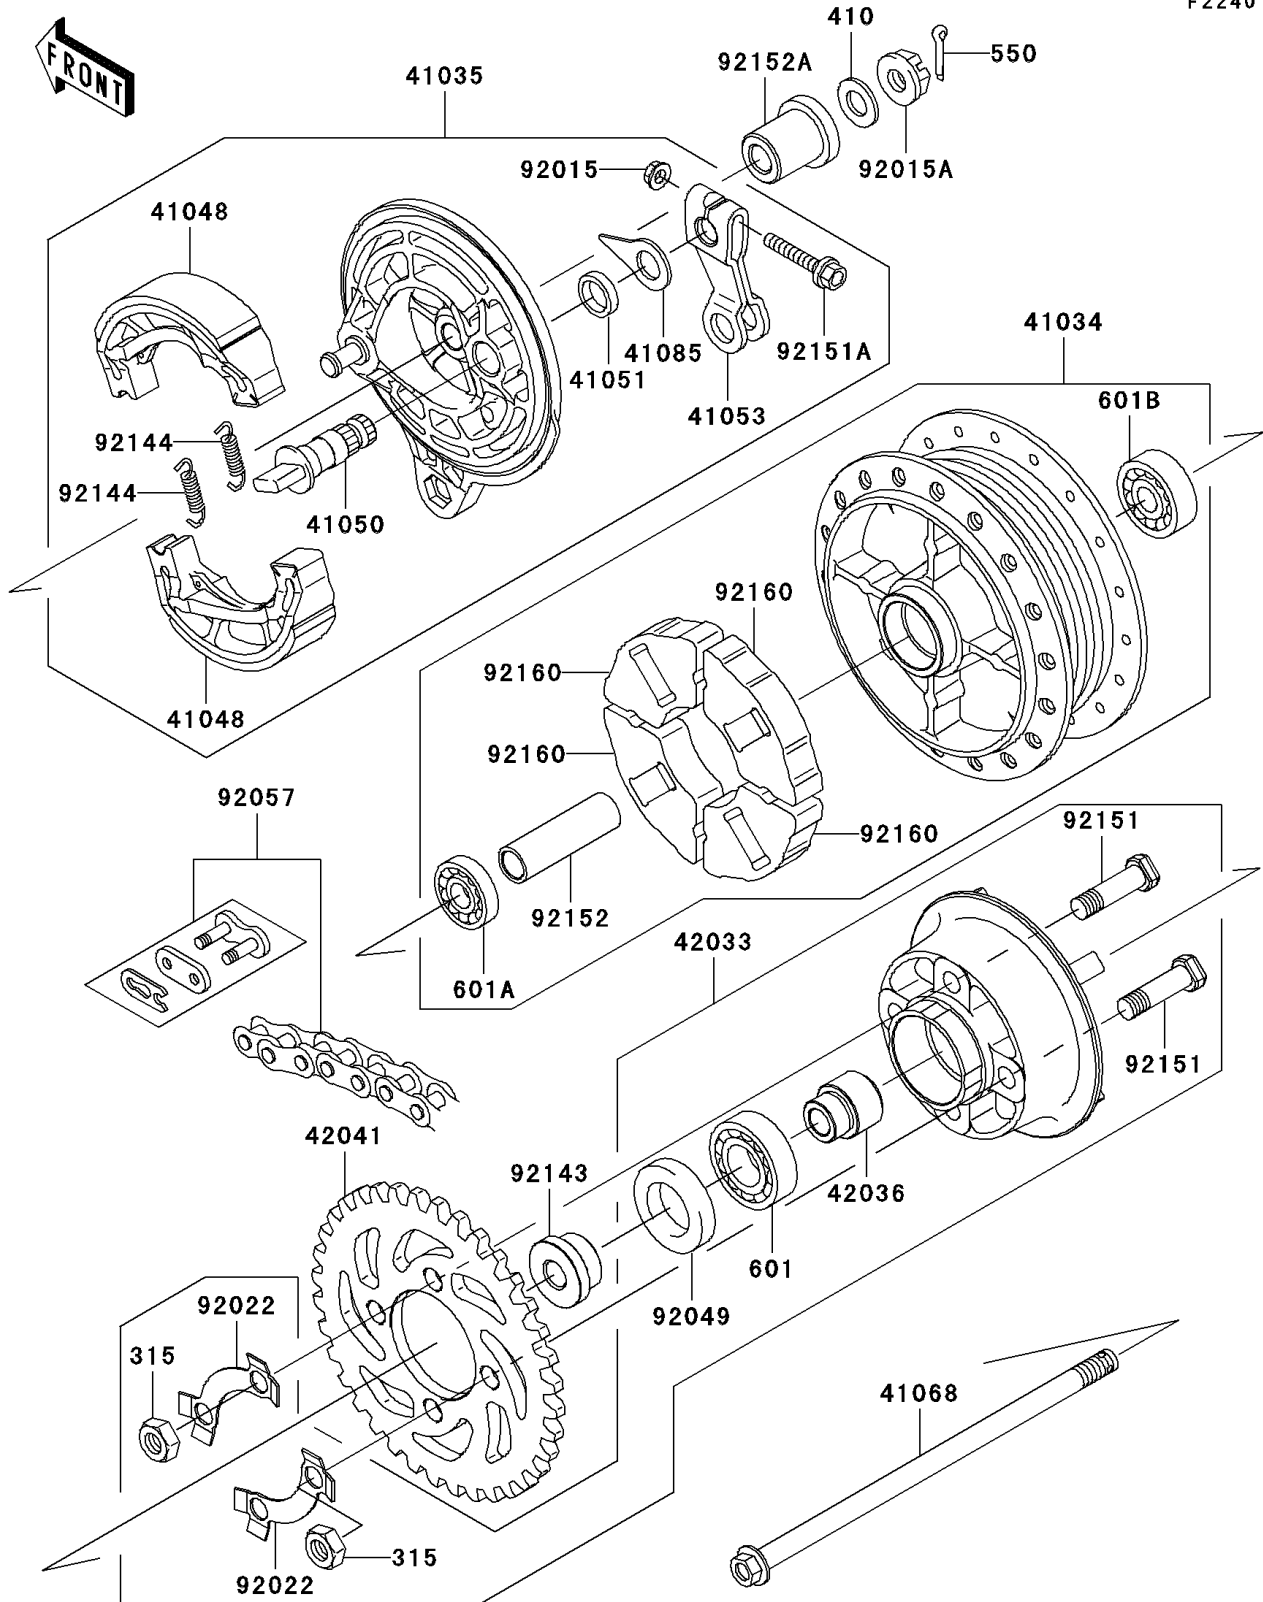

## 2008 KAZE HIT PARTS DIAGRAM

Rear Hub

F2240

## 2008 KAZE HIT PARTS LIST

Rear Hub

ITEM NAME	PART NUMBER	QUANTITY
NUT-HEX-FINE,10MM (Ref # 315)	315AA1000	1
WASHER-PLAIN-SMALL,12MM (Ref # 410)	410AA1200	1
PIN-COTTER,3.0X25 (Ref # 550)	550AA3025	1
BEARING-BALL,#6004UG (Ref # 601)	601B6004UG	1
BEARING-BALL,#6201UG (Ref # 601A)	601B6201UG	1
BEARING-BALL,#6301UG (Ref # 601B)	601B6301UG	1
DRUM-ASSY,REAR BRAKE (Ref # 41034)	41034-0067	1
PANEL-ASSY-BRAKE,RR (Ref # 41035)	41035-0005	1
SHOE-BRAKE (Ref # 41048)	41048-0001	1
CAM-BRAKE (Ref # 41050)	41050-1098	1
SEAL,BRAKE CAM (Ref # 41051)	41051-001	1
LEVER-BRAKE CAM (Ref # 41053)	41053-1089	1
AXLE,RR (Ref # 41068)	41068-1442	1
INDICATOR (Ref # 41085)	41085-1079	1
COUPLING-ASSY,RR HUB (Ref # 42033)	42033-0004	1
SLEEVE,RR HUB COUPLING,L=29 (Ref # 42036)	42036-1292	1
SPROCKET-HUB,36T (Ref # 42041)	42041-0007	1
NUT,FLANGED,6MM (Ref # 92015)	92015-1367	1
NUT,CASTLE,12MM (Ref # 92015A)	92015-1870	1
WASHER,LOCK (Ref # 92022)	92022-1705	1
SEAL-OIL,S 26 42 8 (Ref # 92049)	92049-1428	1
CHAIN,DRIVE,FSCM428X102L (Ref # 92057)	92057-0057	1
COLLAR,RR AXLE,LH,L=17 (Ref # 92143)	92143-1533	1
SPRING,BRAKE SHOE (Ref # 92144)	92144-1907	1
BOLT,RR HUB COUPLING,10X36 (Ref # 92151)	92151-1160	1
BOLT,FLANGED,6X34 (Ref # 92151A)	92151-1209	1
COLLAR,RR BRAKE DRUM,L=58 (Ref # 92152)	92152-0354	1
COLLAR,RR AXLE,RH,L=33 (Ref # 92152A)	92152-1433	1
DAMPER,SHOCK,RR HUB (Ref # 92160)	92160-1627	1