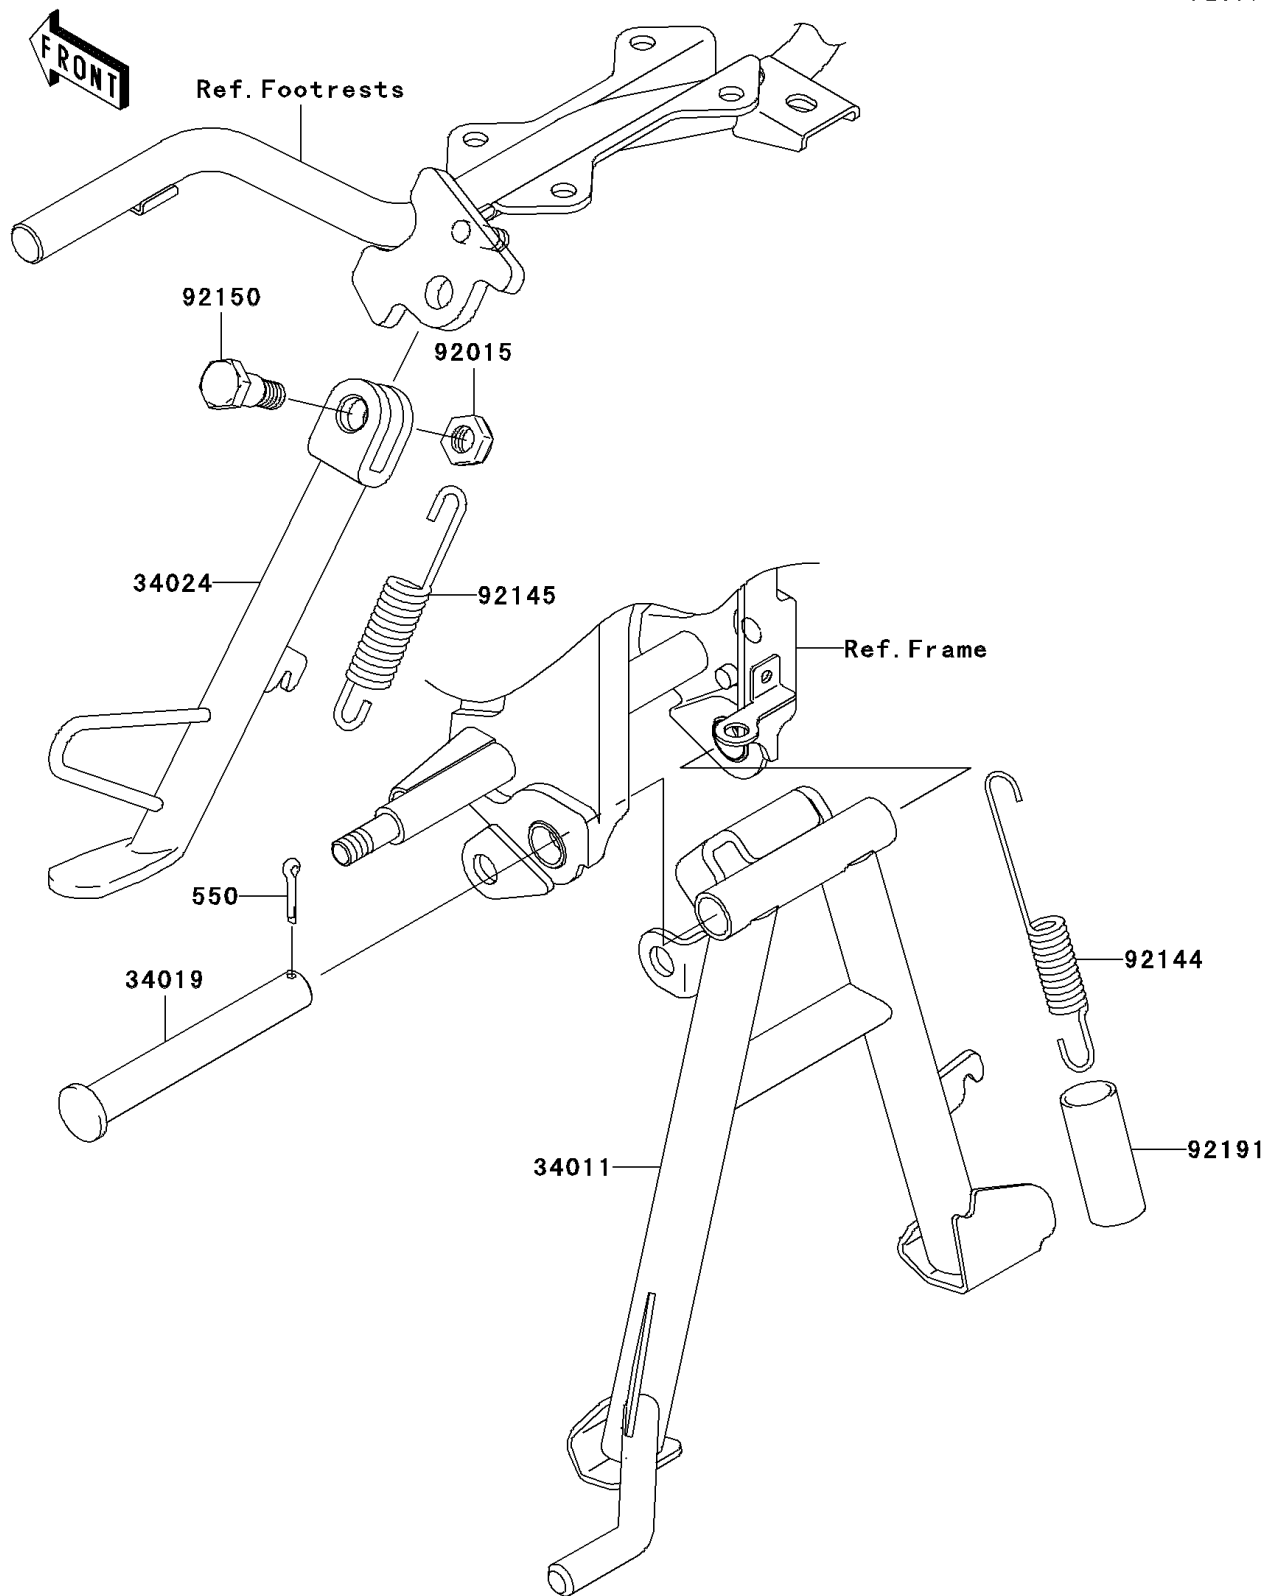

2008 KAZE HIT PARTS DIAGRAM

Stand(s)

F2190

2008 KAZE HIT PARTS LIST

Stand(s)

ITEM NAME	PART NUMBER	QUANTITY
PIN-COTTER,3.0X30 (Ref # 550)	550AA3030	1
STAND-CENTER (Ref # 34011)	34011-0003	1
SHAFT-STAND,CNT (Ref # 34019)	34019-1054	1
STAND-SIDE (Ref # 34024)	34024-0095	1
NUT,LOCK,10MM (Ref # 92015)	92015-1962	1
SPRING,CENTER STAND (Ref # 92144)	92144-1385	1
SPRING,STAND (Ref # 92145)	92145-0106	1
BOLT,SIDE STAND (Ref # 92150)	92150-1545	1
TUBE,16X19X55 (Ref # 92191)	92191-1020	1