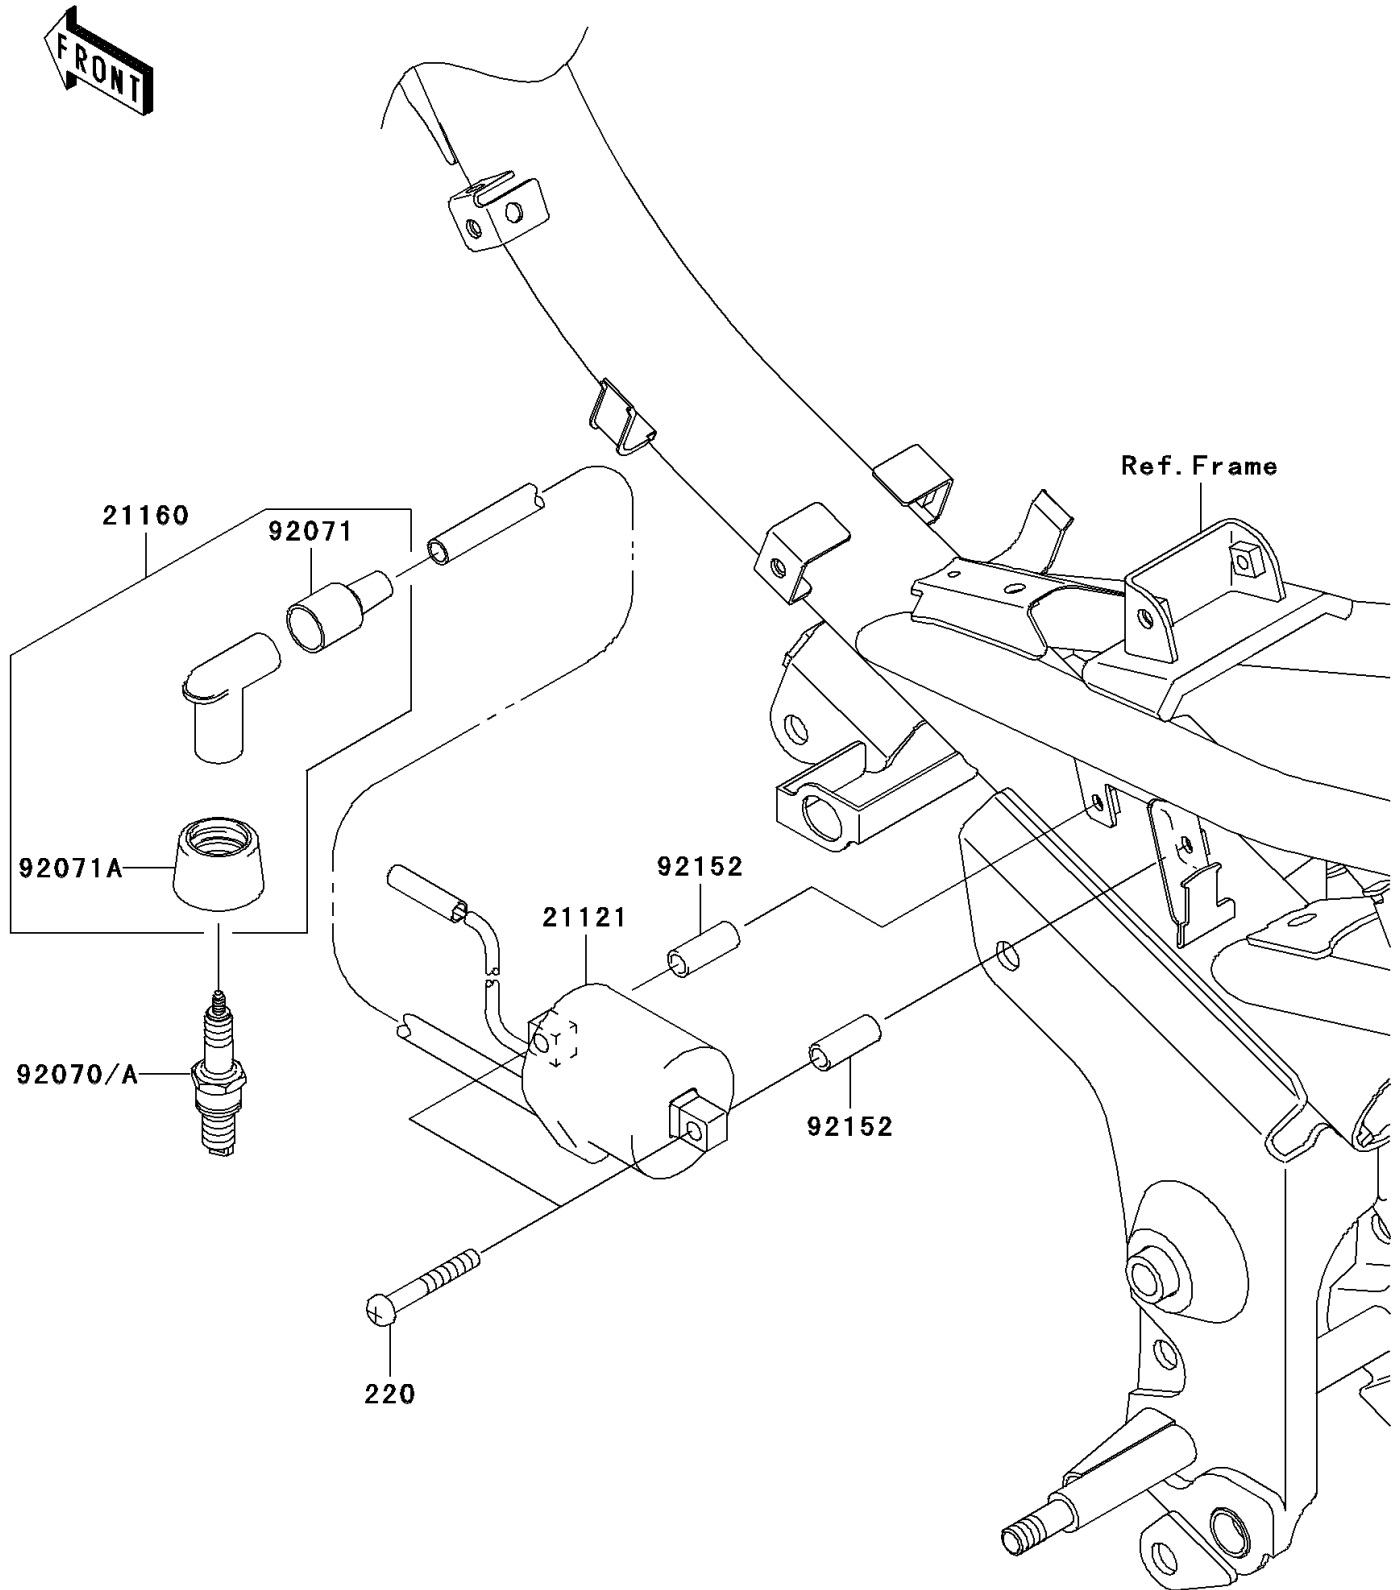

2008 KAZE HIT PARTS DIAGRAM

Ignition System

E1830

2008 KAZE HIT PARTS LIST

Ignition System

ITEM NAME	PART NUMBER	QUANTITY
SCREW-PAN-CROSS,5X35 (Ref # 220)	220AA0535	1
COIL-IGNITION (Ref # 21121)	21121-1305	1
CAP-ASSY-PLUG (Ref # 21160)	21160-0001	1
PLUG-SPARK,C6HSA(NGK) (Ref # 92070)	92070-1232	1
PLUG-SPARK,U20FS-U(ND) (Ref # 92070A)		1
GROMMET (Ref # 92071)	92071-0001	1
GROMMET (Ref # 92071A)	92071-0002	1
COLLAR,5.6X8X20 (Ref # 92152)	92152-1372	1