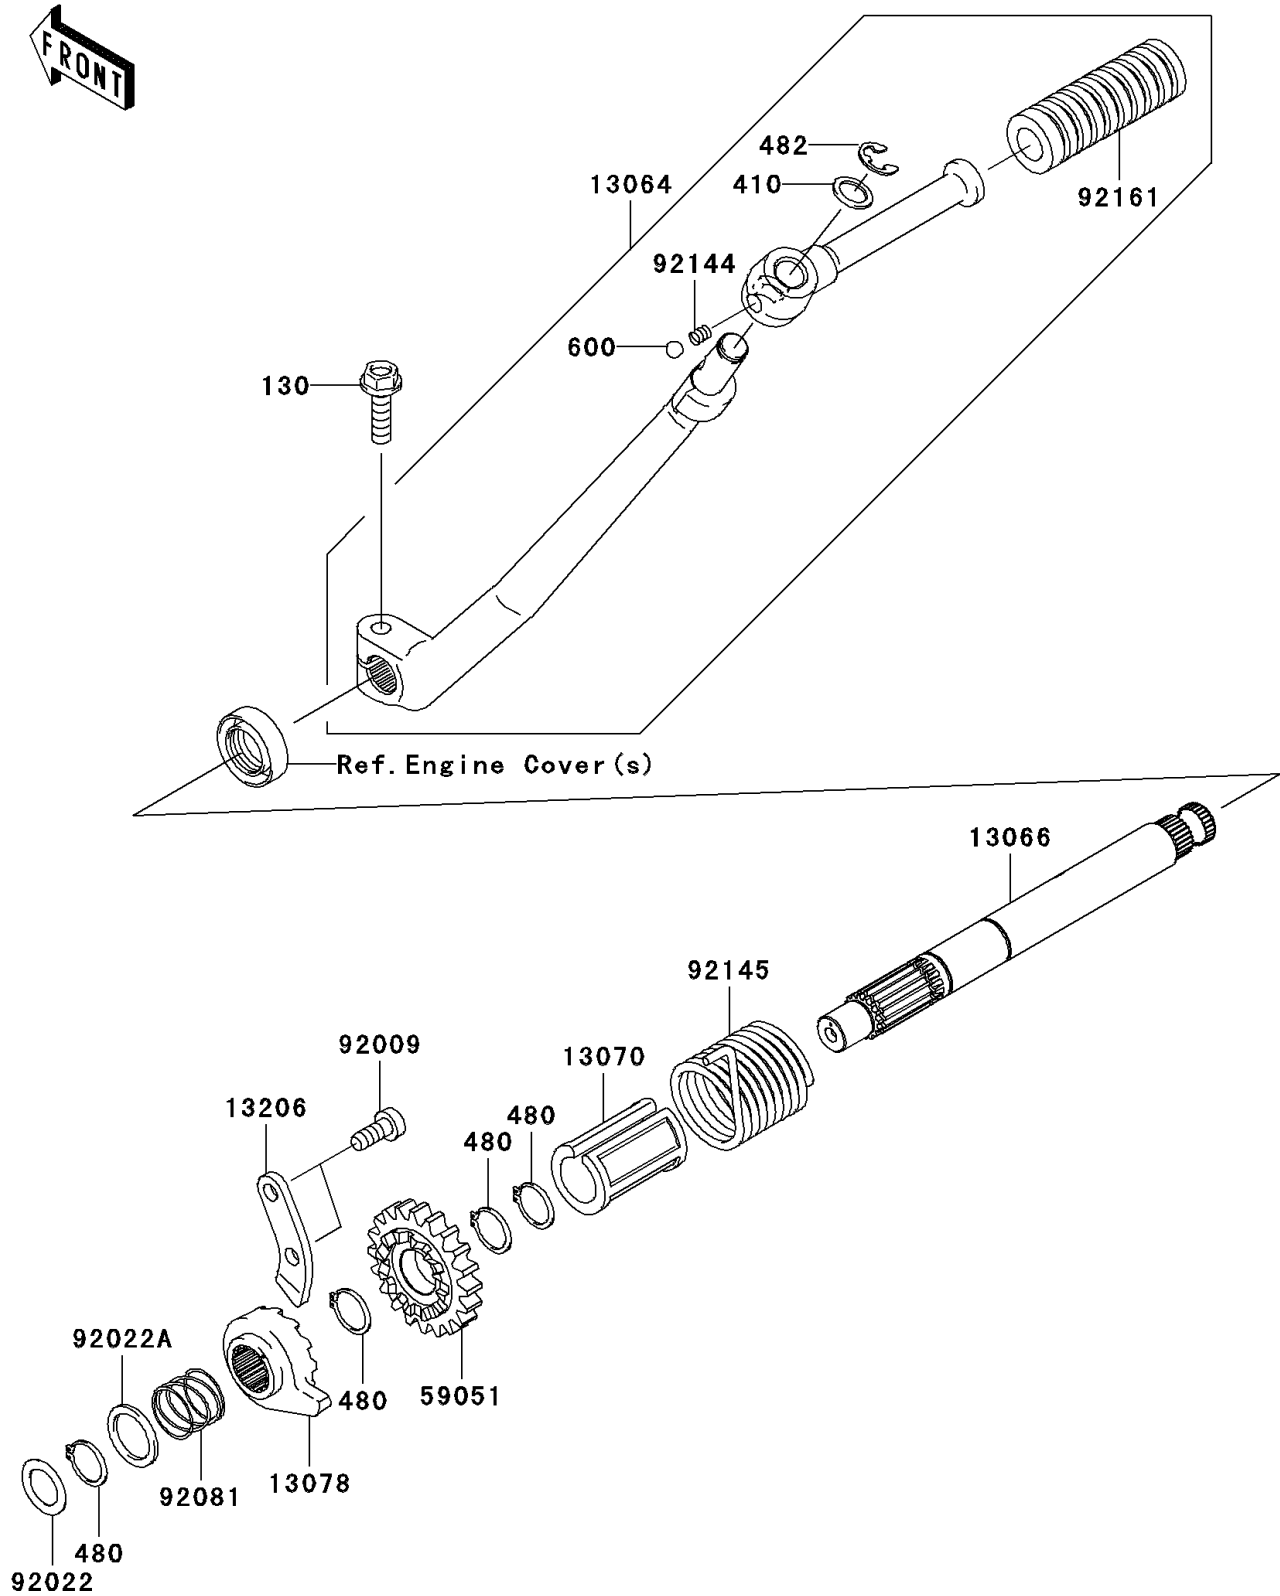

2008 KAZE HIT PARTS DIAGRAM

Kickstarter Mechanism

E1340

2008 KAZE HIT PARTS LIST

Kickstarter Mechanism

ITEM NAME	PART NUMBER	QUANTITY
BOLT-FLANGED,6X22 (Ref # 130)	130CA0622	1
WASHER-PLAIN-SMALL,10MM (Ref # 410)	410AA1000	1
CIRCLIP-TYPE-C,16MM (Ref # 480)	480J1600	1
CIRCLIP-TYPE-E,8MM (Ref # 482)	482EA8000	1
BALL-STEEL,1/4" (Ref # 600)	600A0800	1
LEVER-ASSY-KICK (Ref # 13064)	13064-1203	1
SHAFT-KICK (Ref # 13066)	13066-1108	1
GUIDE,KICK SHAFT (Ref # 13070)	13070-1035	1
RATCHET (Ref # 13078)	13078-1069	1
GUIDE-KICK (Ref # 13206)	13206-1006	1
GEAR-SPUR,KICK STARTER,22T (Ref # 59051)	59051-1404	1
SCREW,TAPPING (Ref # 92009)	92009-1104	1
WASHER,13.2X20X0.5 (Ref # 92022)	92022-1224	1
WASHER,16.8X22X0.5 (Ref # 92022A)	92022-315	1
SPRING,RATCHET (Ref # 92081)	92081-122	1
SPRING,KICK PEDAL (Ref # 92144)	92144-1791	1
SPRING,KICK STARTER (Ref # 92145)	92145-0482	1
DAMPER (Ref # 92161)	92161-1250	1