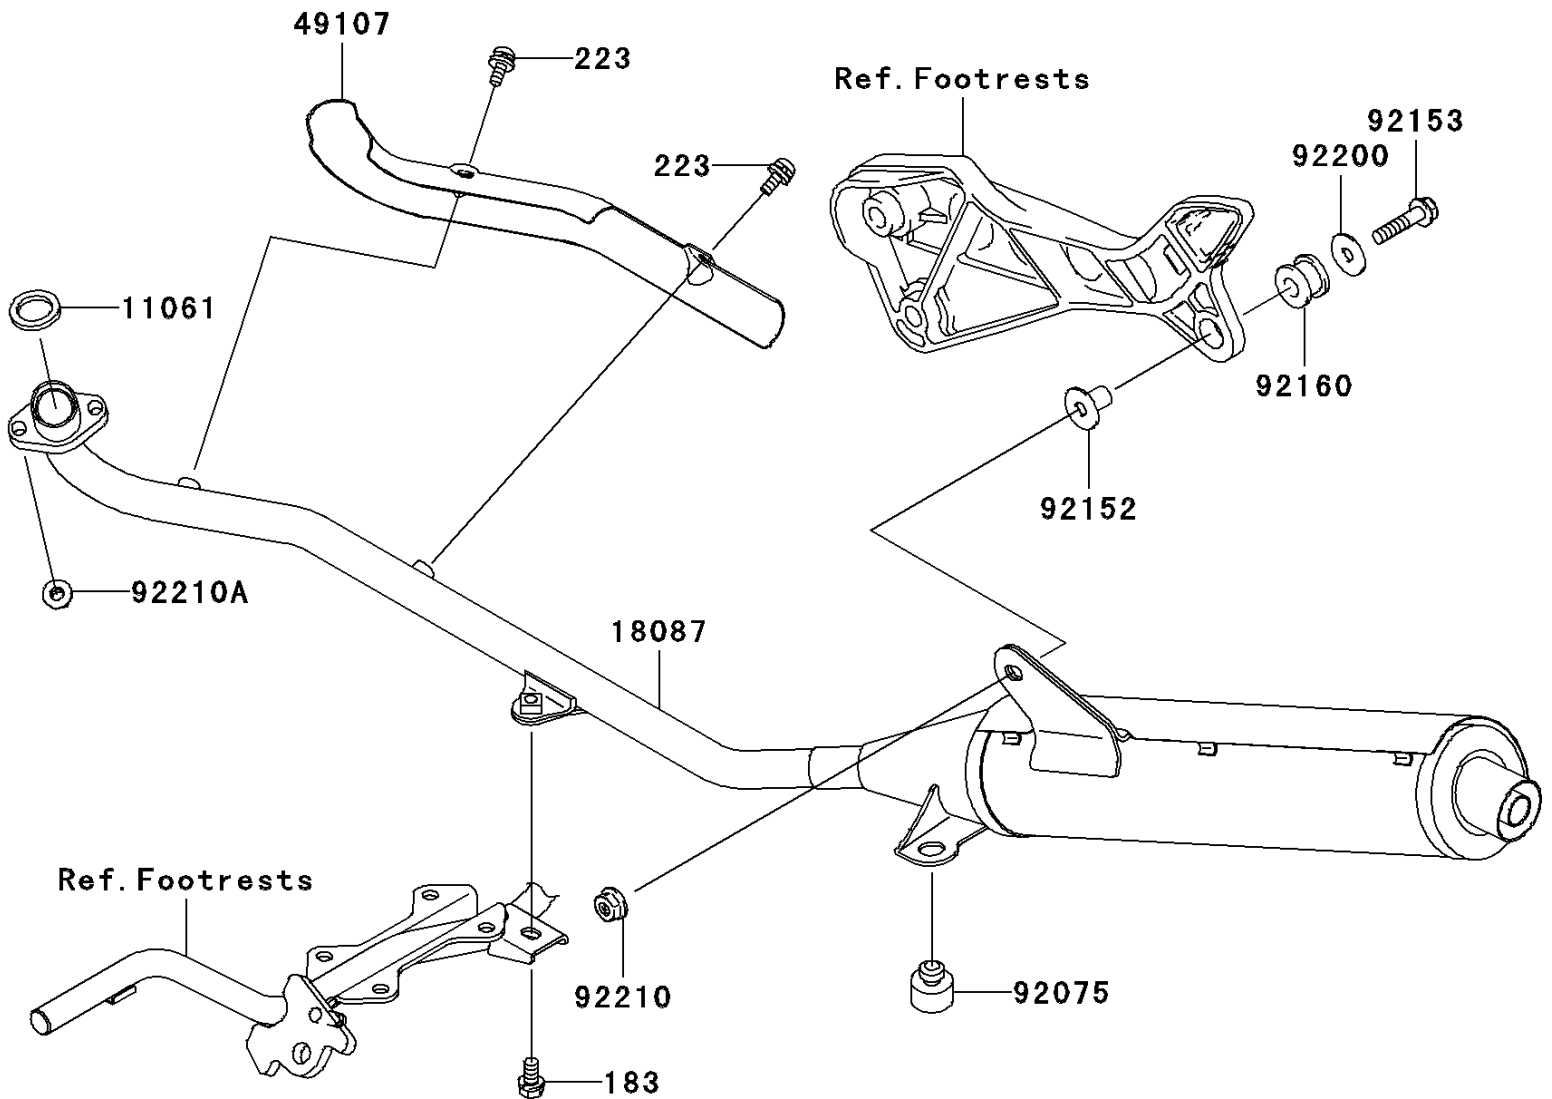

2008 KAZE HIT PARTS DIAGRAM

Muffler(s)

E1140

2008 KAZE HIT PARTS LIST

Muffler(s)

ITEM NAME	PART NUMBER	QUANTITY
BOLT-UPSET-WS-SMALL,8X16 (Ref # 183)	183BA0816	1
SCREW-PAN-WS-CROS,6X10 (Ref # 223)	223AB0610	1
GASKET,EXHAUST PIPE (Ref # 11061)	11061-0183	1
MUFFLER (Ref # 18087)	18087-1177	1
COVER-EXHAUST PIPE (Ref # 49107)	49107-1121	1
DAMPER (Ref # 92075)	92075-015	1
COLLAR (Ref # 92152)	92152-1104	1
BOLT,8X35 (Ref # 92153)	92153-1186	1
DAMPER,MUFFLER MOUNT (Ref # 92160)	92160-1116	1
WASHER (Ref # 92200)	92200-1446	1
NUT,8MM (Ref # 92210)	92210-0177	1
NUT,8MM (Ref # 92210A)	92210-0381	1