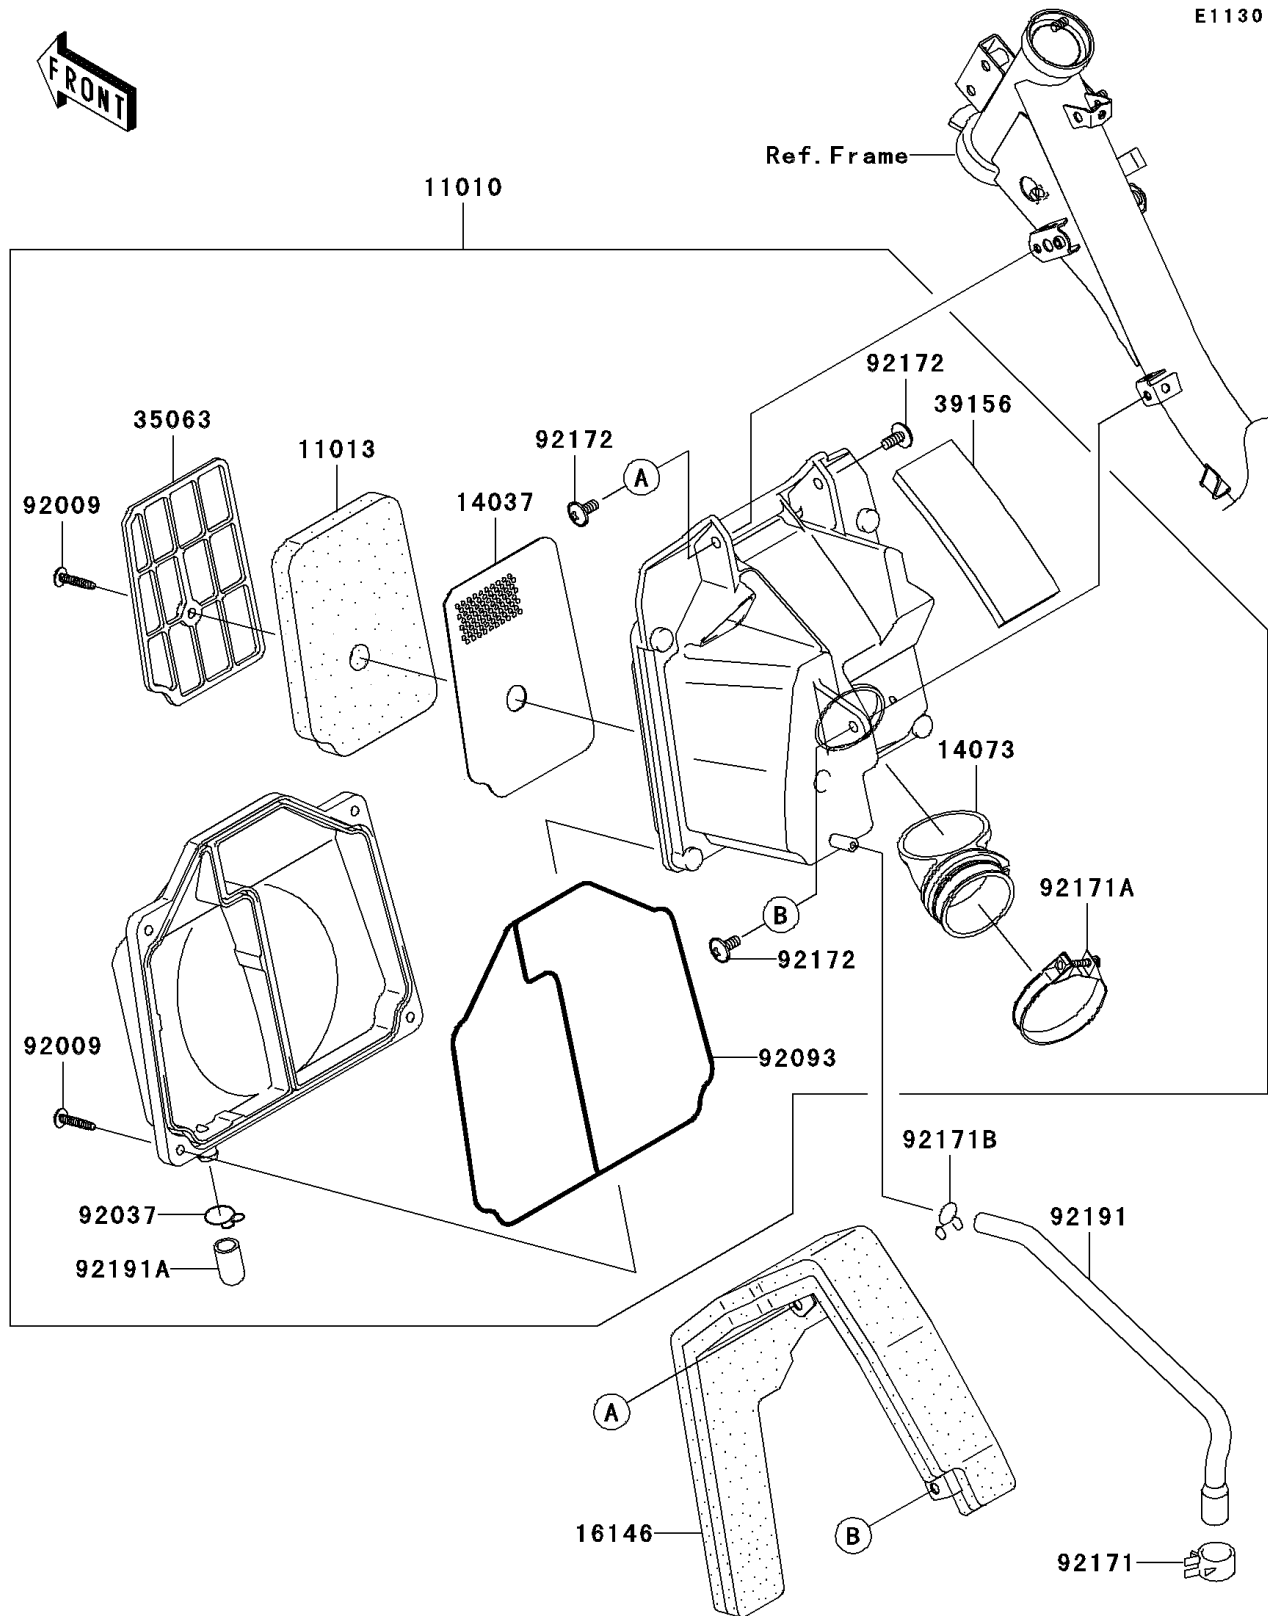

474 KAZE HIT PARTS DIAGRAM

Air Cleaner

E1130

474 KAZE HIT PARTS LIST

Air Cleaner

ITEM NAME	PART NUMBER	QUANTITY
-----------	-------------	----------