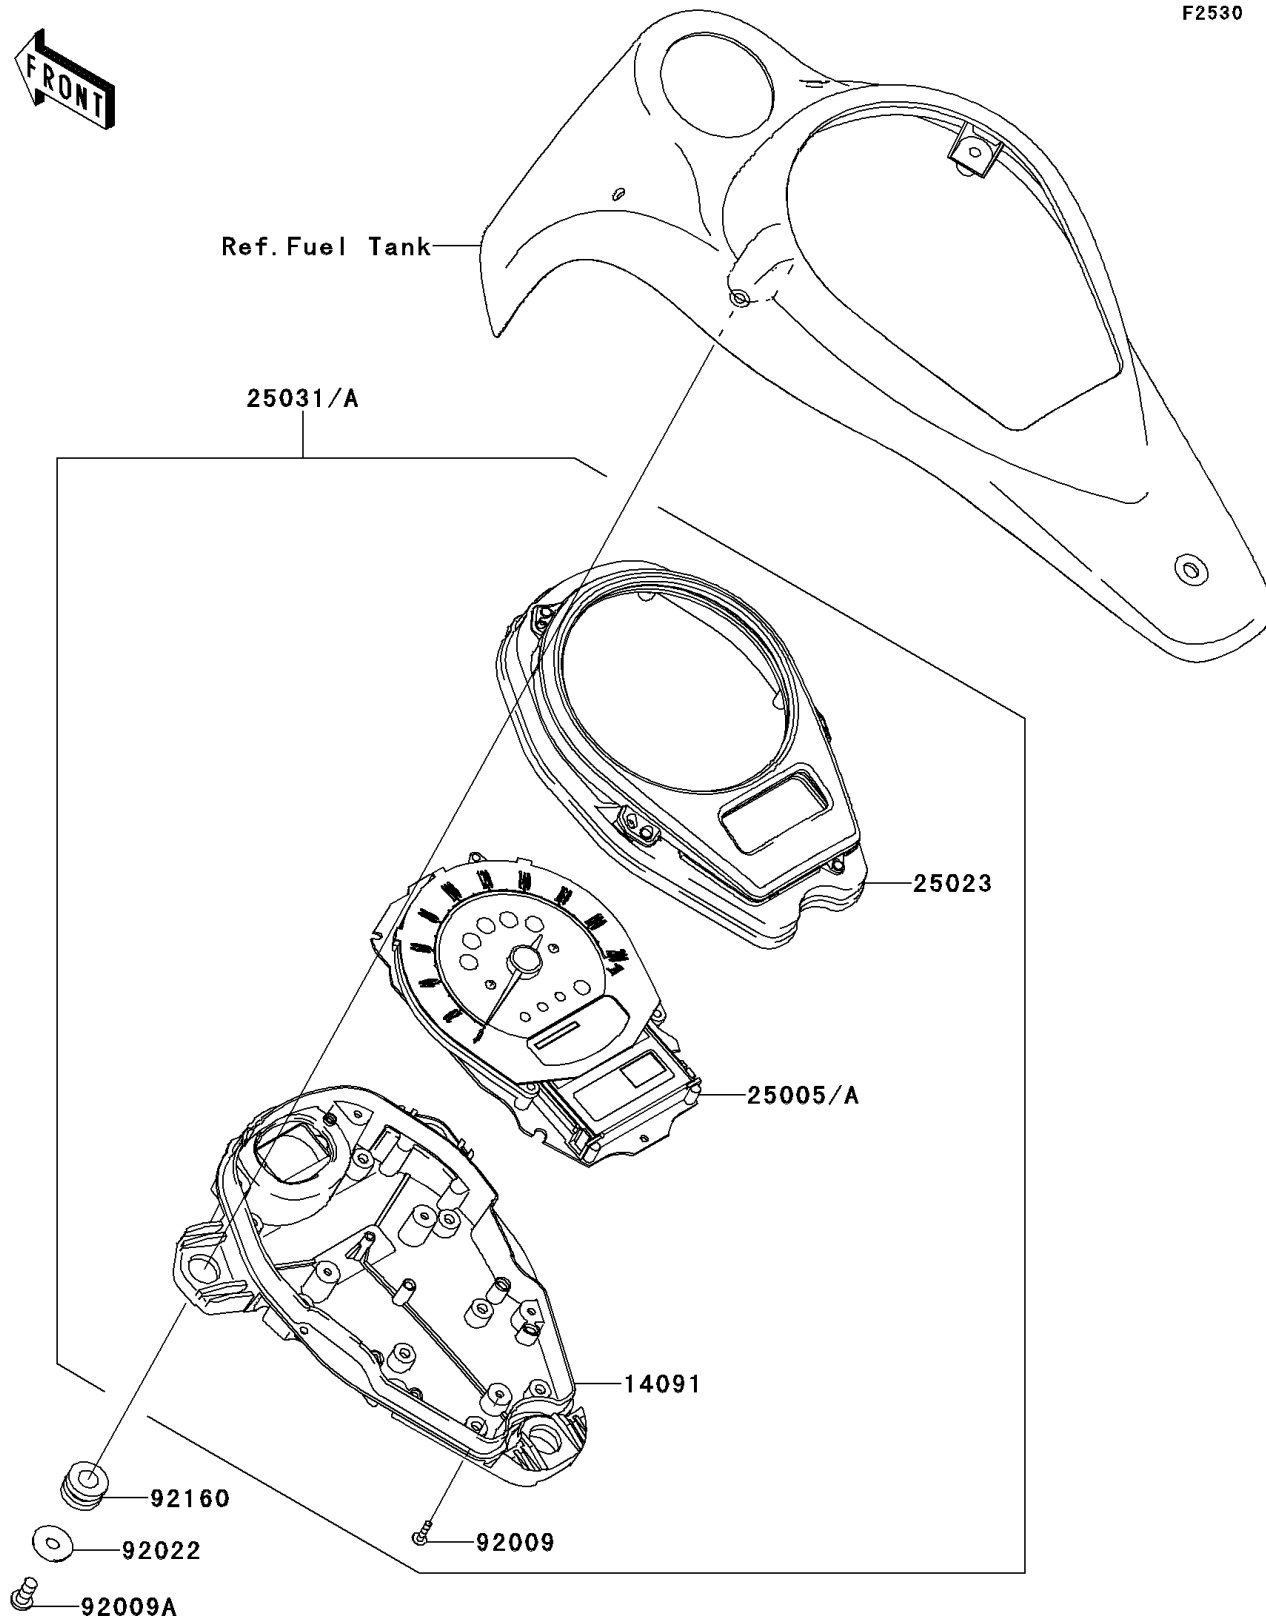

2014 PARTS DIAGRAM

Meter(s)

F2530

Ref. Fuel Tank

25031/A

25023

25005/A

14091

92160

92022

92009A

92009

2014 PARTS LIST

Meter(s)

ITEM NAME	PART NUMBER	QUANTITY
COVER,METER,LWR (Ref # 14091)	14091-1578	1
SPEEDOMETER,KPH (Ref # 25005A)	25005-0071	1
COVER-METER CASE,UPP (Ref # 25023)	25023-0038	1
METER-ASSY,KPH (Ref # 25031A)	25031-0309	1
SCREW,4X18 (Ref # 92009)	92009-1995	1
SCREW,6X14 (Ref # 92009A)	92009-3845	1
WASHER,PLAIN,6MM (Ref # 92022)	92022-165	1
DAMPER (Ref # 92160)	92160-1167	1