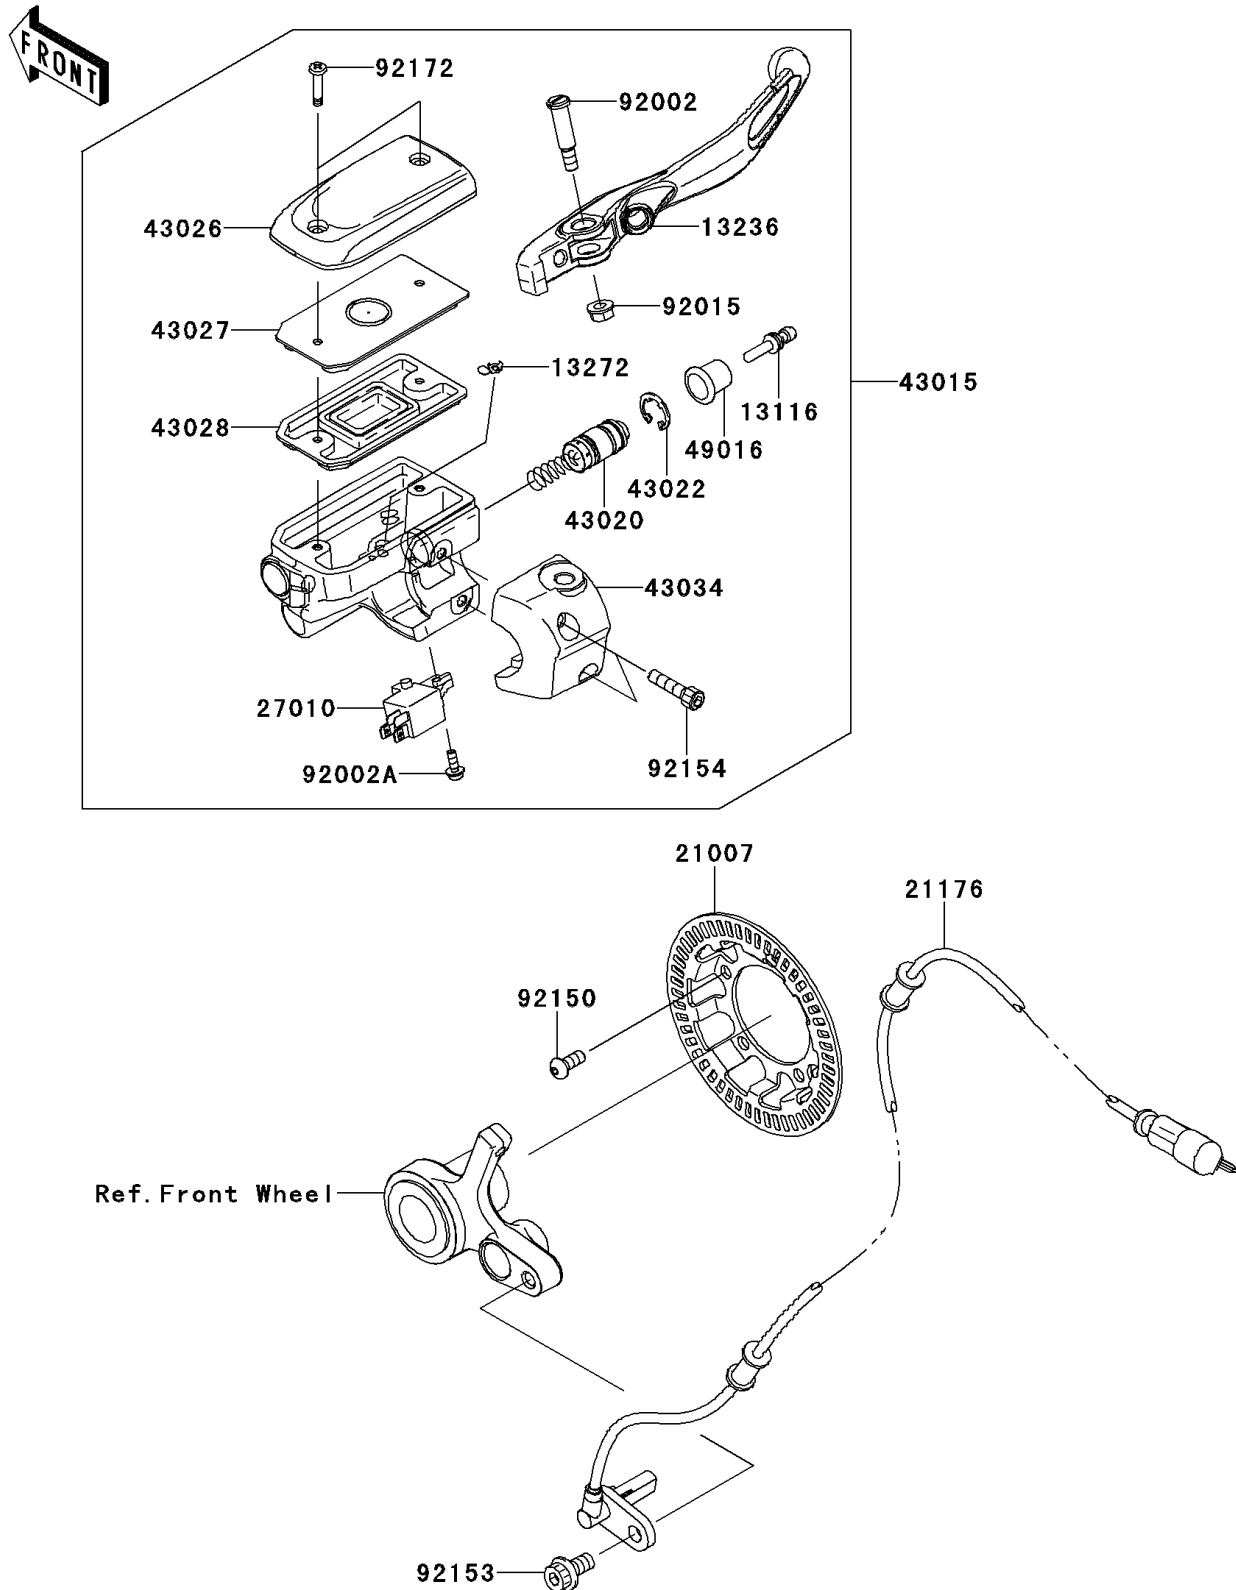

456 PARTS DIAGRAM

Front Master Cylinder

F2291

456 PARTS LIST

Front Master Cylinder

ITEM NAME	PART NUMBER	QUANTITY
-----------	-------------	----------