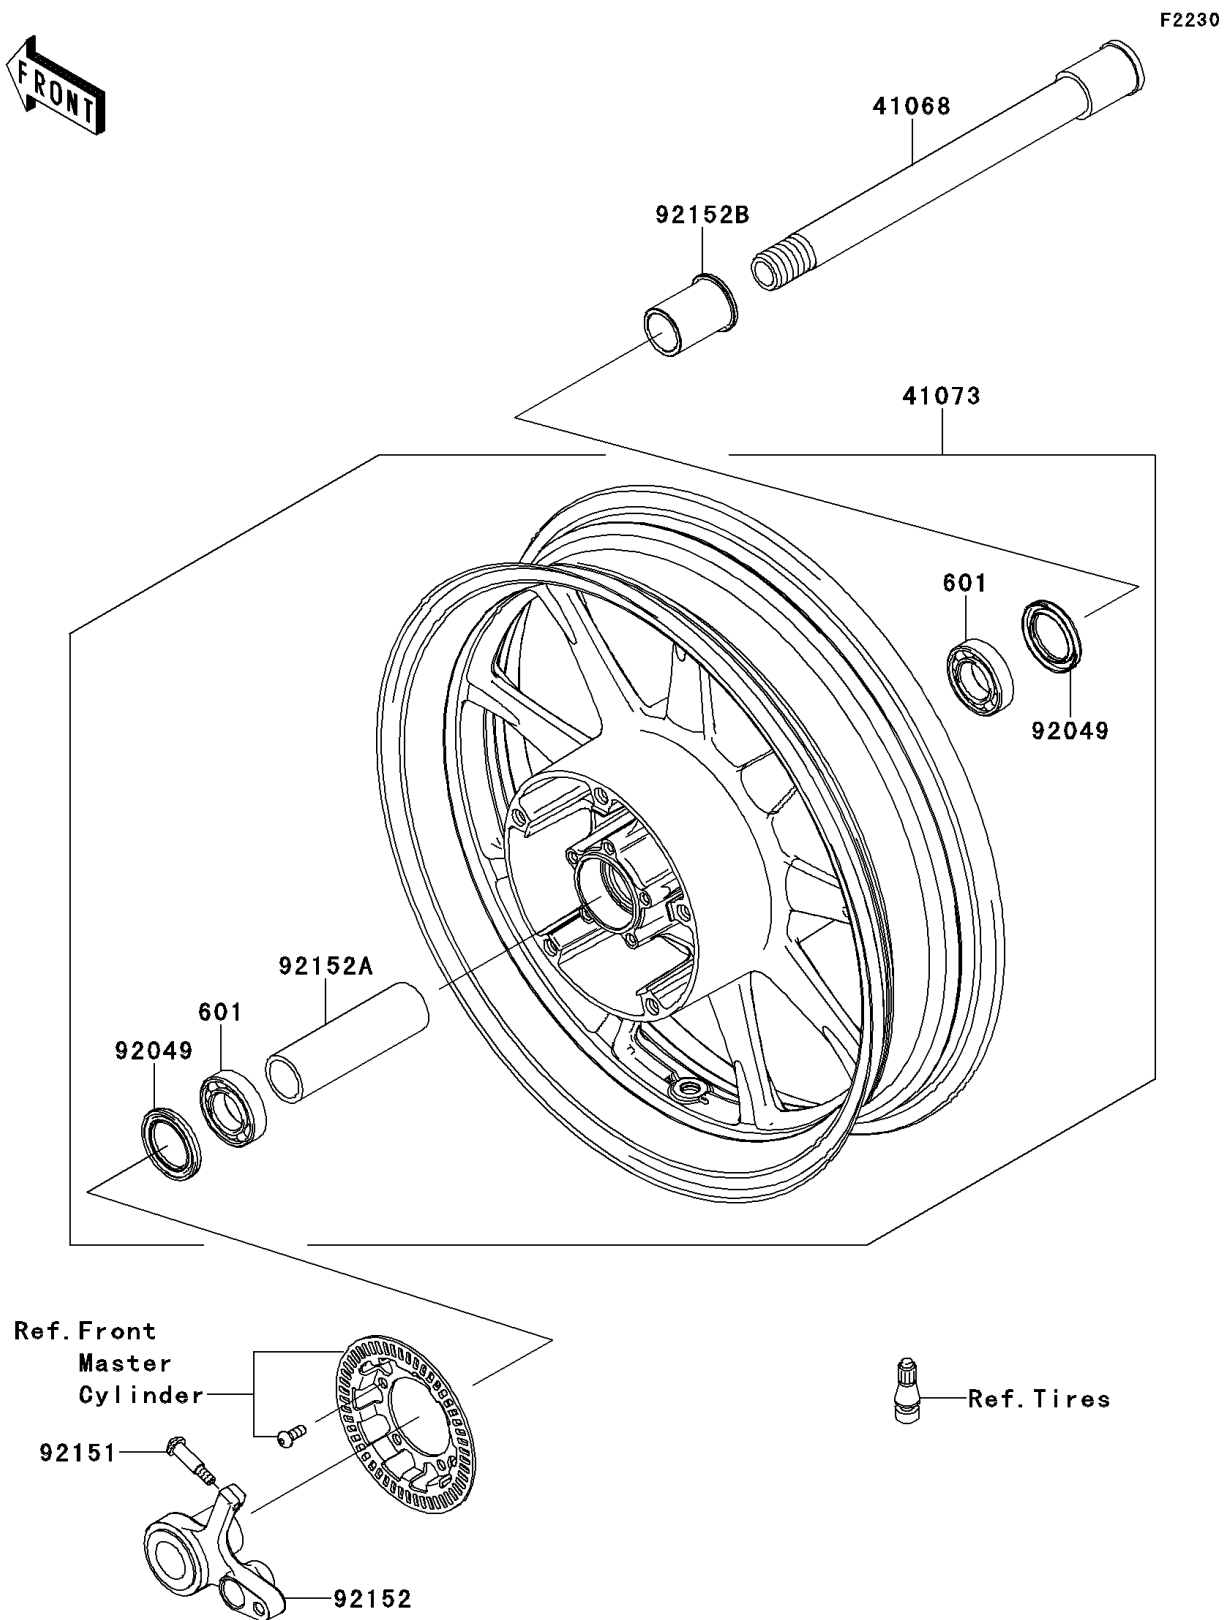

2014 PARTS DIAGRAM

Front Wheel

2014 PARTS LIST

Front Wheel

ITEM NAME	PART NUMBER	QUANTITY
BEARING-BALL,#6005UU (Ref # 601)	601B6005UU	1
AXLE,FR (Ref # 41068)	41068-1465	1
WHEEL-ASSY,FR,BLACK (Ref # 41073)	41073-0139-18	1
SEAL-OIL,BJN-C2 32X47X5 (Ref # 92049)	92049-0050	1
BOLT,L=32 (Ref # 92151)	92151-1796	1
COLLAR,FR HUB,LH (Ref # 92152)	92152-0699	1
COLLAR,FR HUB,L=109 (Ref # 92152A)	92152-1308	1
COLLAR,FR HUB,L=46.5 (Ref # 92152B)	92152-1492	1