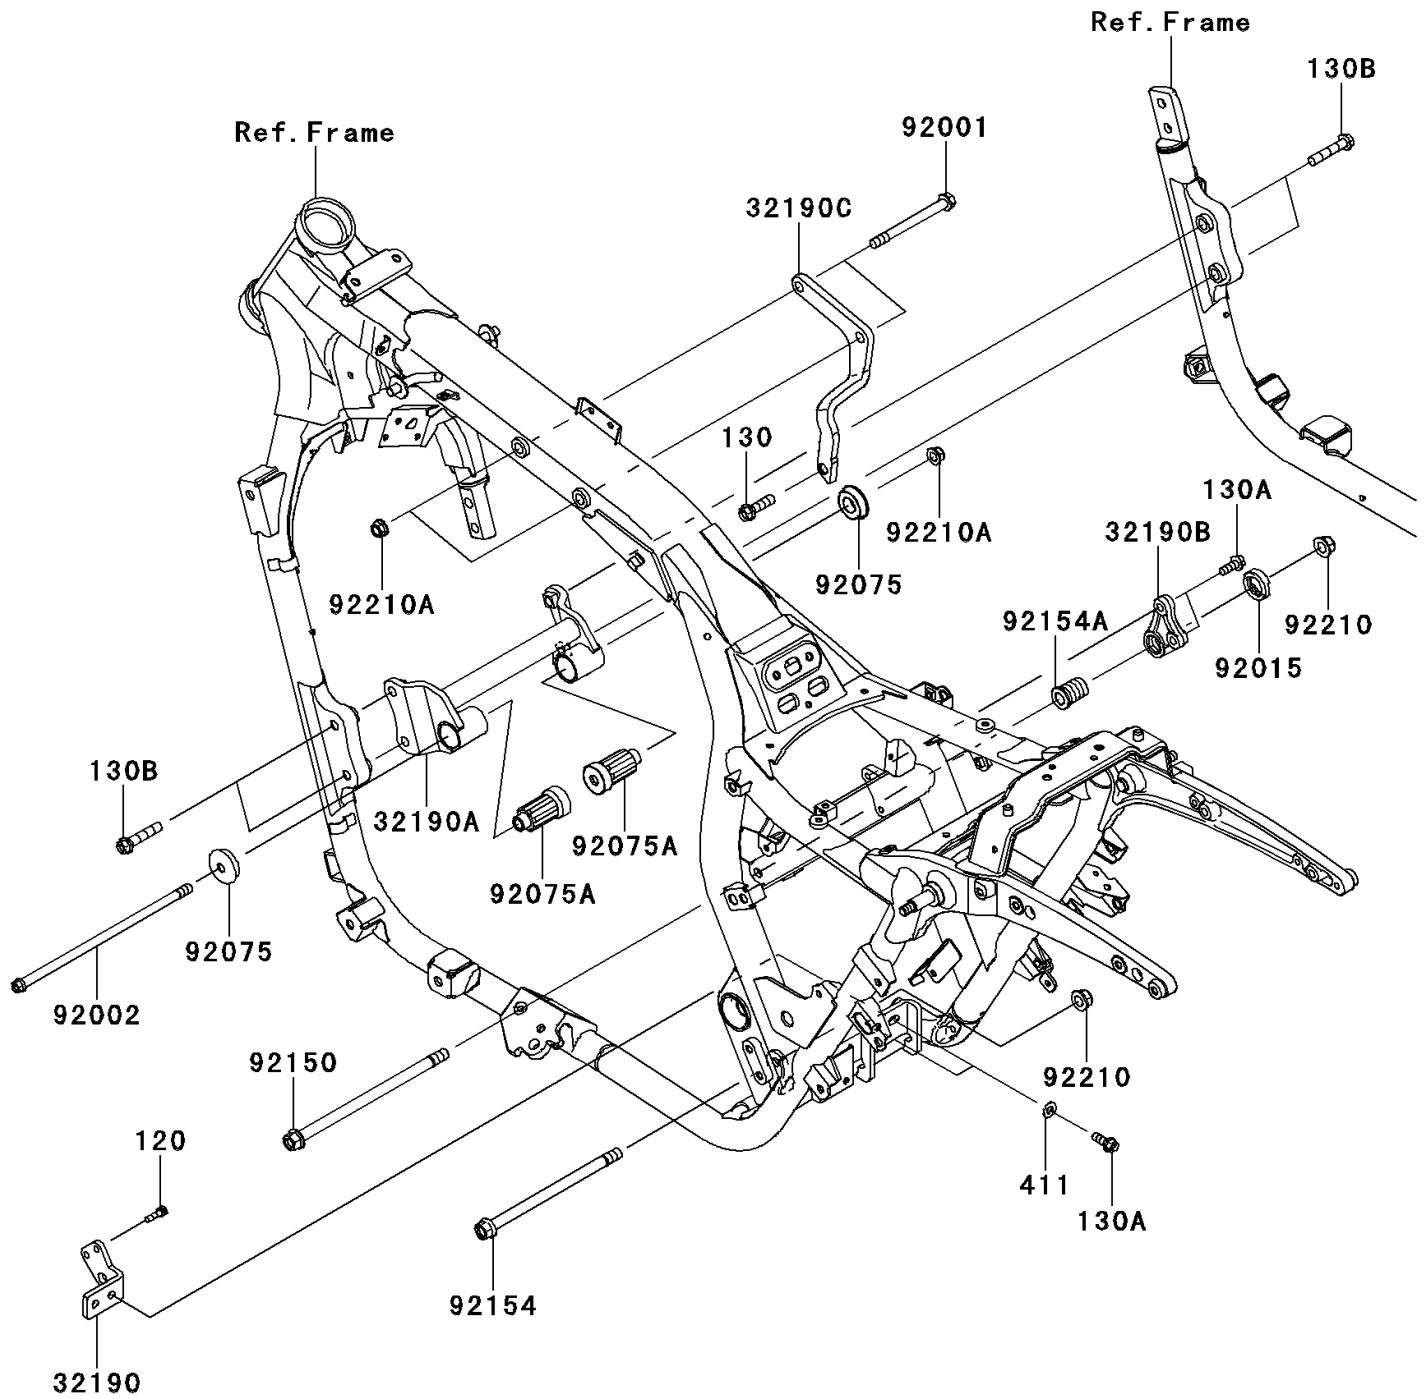

2014 PARTS DIAGRAM

Frame Fittings

F2131

2014 PARTS LIST

Frame Fittings

ITEM NAME	PART NUMBER	QUANTITY
BOLT-SOCKET,6X20 (Ref # 120)	120CA0620	1
BOLT-FLANGED,10X35 (Ref # 130)	130BA1035	1
BOLT-FLANGED,8X22 (Ref # 130A)	130BB0822	1
BOLT-FLANGED,10X50 (Ref # 130B)	130BB1050	1
WASHER-PLAIN,8.5X18X1.6 (Ref # 411)	411AB0800	1
BRACKET-ENGINE,RR,LWR (Ref # 32190)	32190-0396	1
BRACKET-ENGINE,FR,F.S.BLACK (Ref # 32190A)	32190-0410-18R	1
BRACKET-ENGINE,RR,UPP,BLACK (Ref # 32190B)	32190-0446-18R	1
BRACKET-ENGINE,CYLINDER HEAD (Ref # 32190C)	32190-0452	1
BOLT,FLANGED,10X110 (Ref # 92001)	92001-1602	1
BOLT,FLANGED,10X260 (Ref # 92002)	92002-1454	1
NUT,ENGINE MOUNT,22MM (Ref # 92015)	92015-1846	1
DAMPER,ENGINE MOUNT (Ref # 92075)	92075-1738	1
DAMPER,ENGINE MOUNT,MAIN (Ref # 92075A)	92075-1739	1
BOLT,FLANGED,12X228 (Ref # 92150)	92150-1952	1
BOLT,FLANGED,12X200 (Ref # 92154)	92154-0244	1
BOLT,ENGINE MOUNT,22X33.5 (Ref # 92154A)	92154-0245	1
NUT,LOCK,FLANGED,12MM (Ref # 92210)	92210-0110	1
NUT,LOCK,FLANGED,10MM (Ref # 92210A)	92210-1081	1