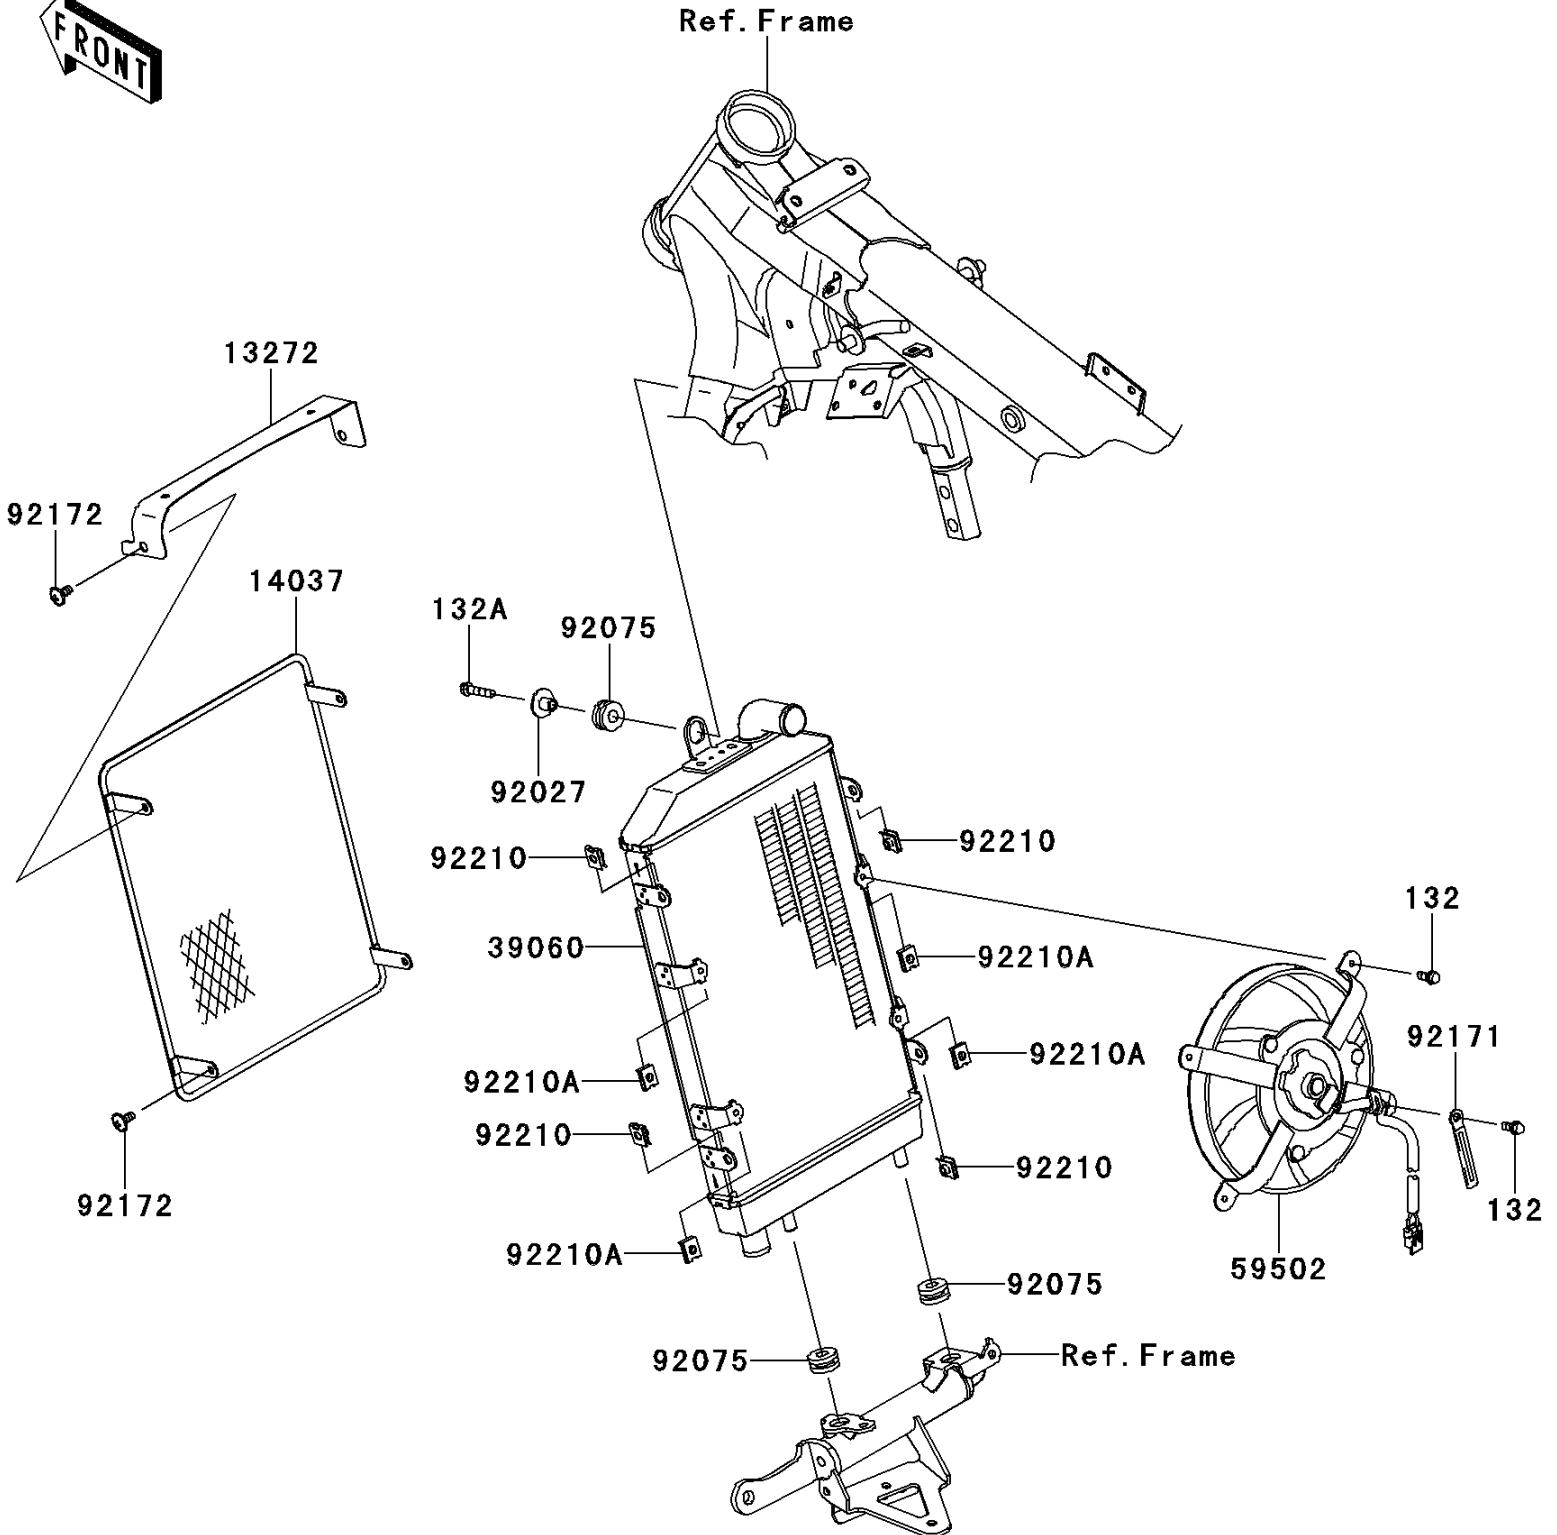

## 2014 PARTS DIAGRAM

Radiator

E3032

## 2014 PARTS LIST

Radiator

| ITEM NAME                            | PART NUMBER | QUANTITY |
|--------------------------------------|-------------|----------|
| BOLT-FLANGED-SMALL,6X14 (Ref # 132)  | 132BB0614   | 1        |
| BOLT-FLANGED-SMALL,6X20 (Ref # 132A) | 132BB0620   | 1        |
| PLATE (Ref # 13272)                  | 13272-0882  | 1        |
| SCREEN,INNER (Ref # 14037)           | 14037-0014  | 1        |
| RADIATOR (Ref # 39060)               | 39060-0059  | 1        |
| FAN-ASSY (Ref # 59502)               | 59502-0040  | 1        |
| COLLAR,L=13.1,BLACK (Ref # 92027)    | 92027-1450  | 1        |
| DAMPER (Ref # 92075)                 | 92075-1690  | 1        |
| CLAMP (Ref # 92171)                  | 92171-0791  | 1        |
| SCREW,6X14 (Ref # 92172)             | 92172-0004  | 1        |
| NUT (Ref # 92210)                    | 92210-1125  | 1        |
| NUT (Ref # 92210A)                   | 92210-1323  | 1        |