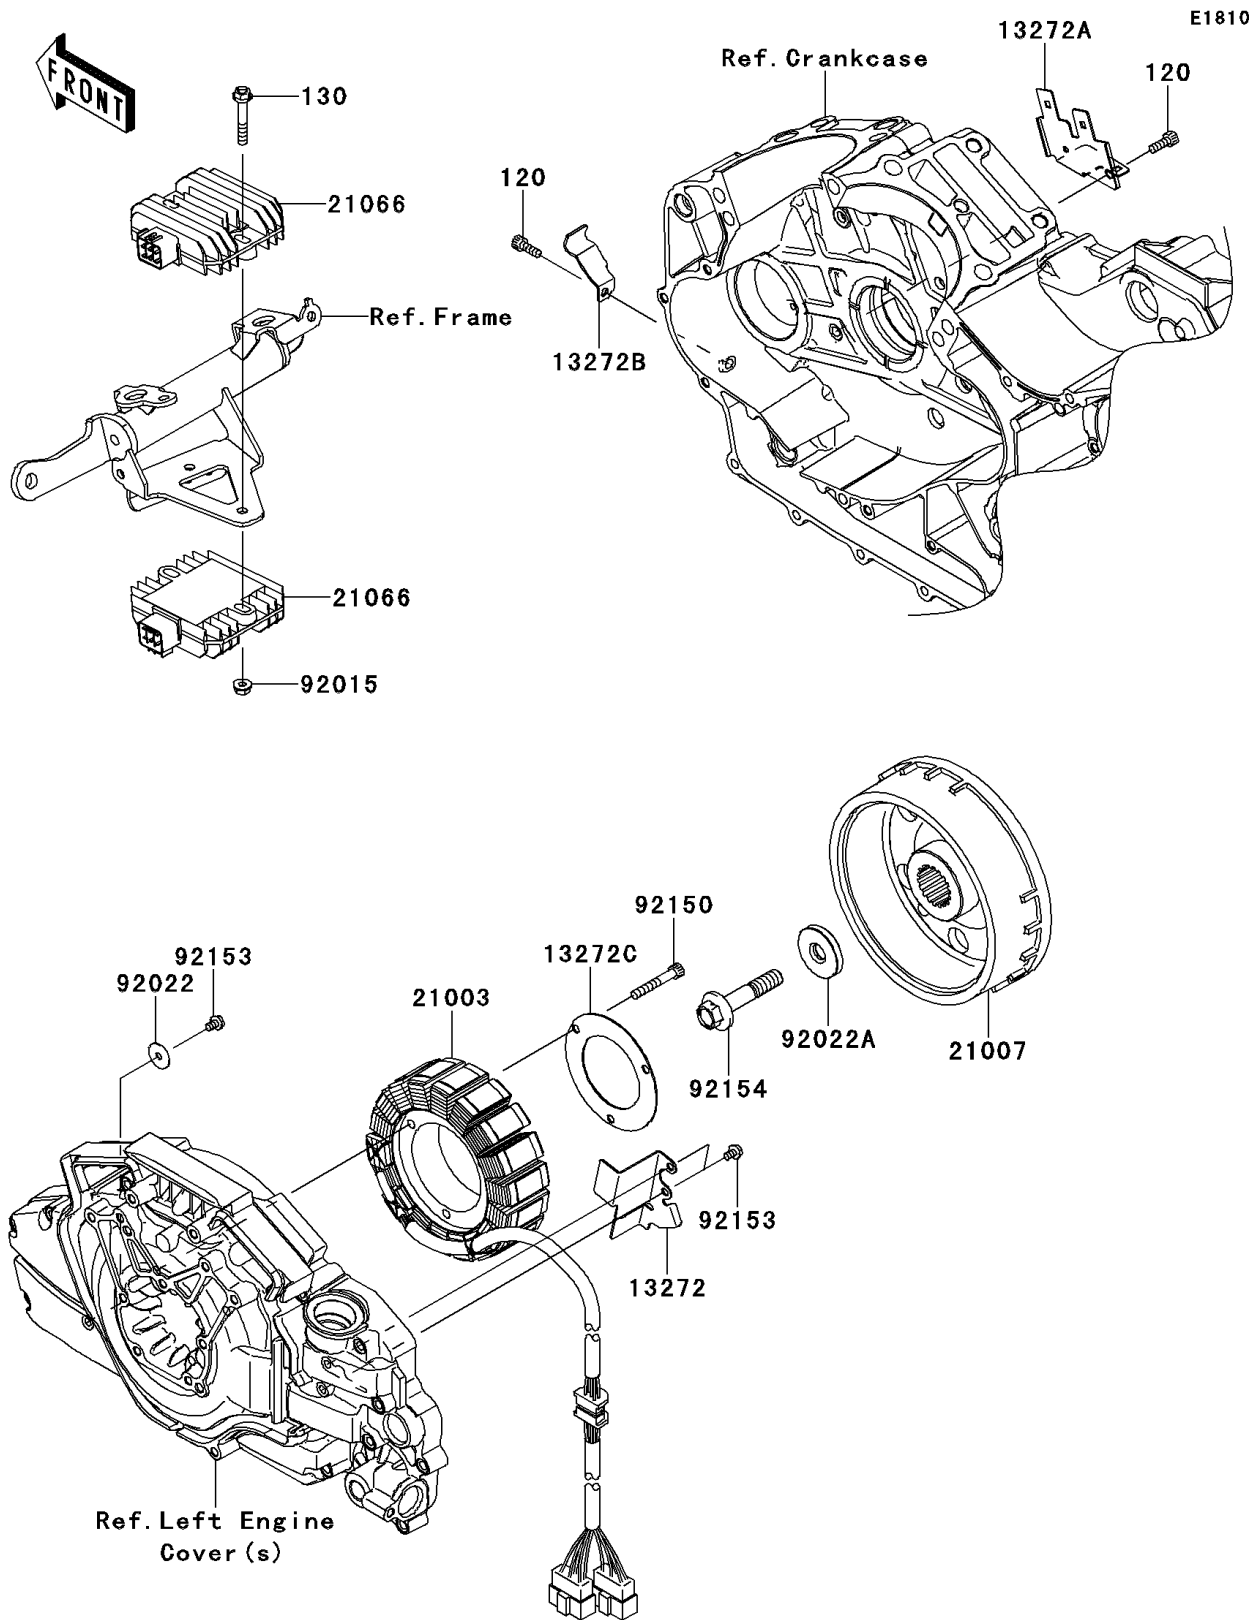

## 2014 PARTS DIAGRAM

Generator

## 2014 PARTS LIST

Generator

ITEM NAME	PART NUMBER	QUANTITY
BOLT-SOCKET,6X16 (Ref # 120)	120CA0616	1
BOLT-FLANGED,6X40 (Ref # 130)	130BB0640	1
PLATE,INNER GENE. COVER (Ref # 13272)	13272-0320	1
PLATE,COUPLER (Ref # 13272A)	13272-0426	1
PLATE,FR RH CASE (Ref # 13272B)	13272-0427	1
PLATE,STATOR (Ref # 13272C)	13272-0683	1
STATOR (Ref # 21003)	21003-0076	1
ROTOR (Ref # 21007)	21007-0116	1
REGULATOR-VOLTAGE (Ref # 21066)	21066-0032	1
NUT,FLANGED,6MM,BLACK (Ref # 92015)	92015-1233	1
WASHER,5.5X20X1.2 (Ref # 92022)	92022-104	1
WASHER,12X40X6 (Ref # 92022A)	92022-1904	1
BOLT,SOCKET,6X40 (Ref # 92150)	92150-1958	1
BOLT,5X10 (Ref # 92153)	92153-0687	1
BOLT,ROTOR,12X60 (Ref # 92154)	92154-0032	1