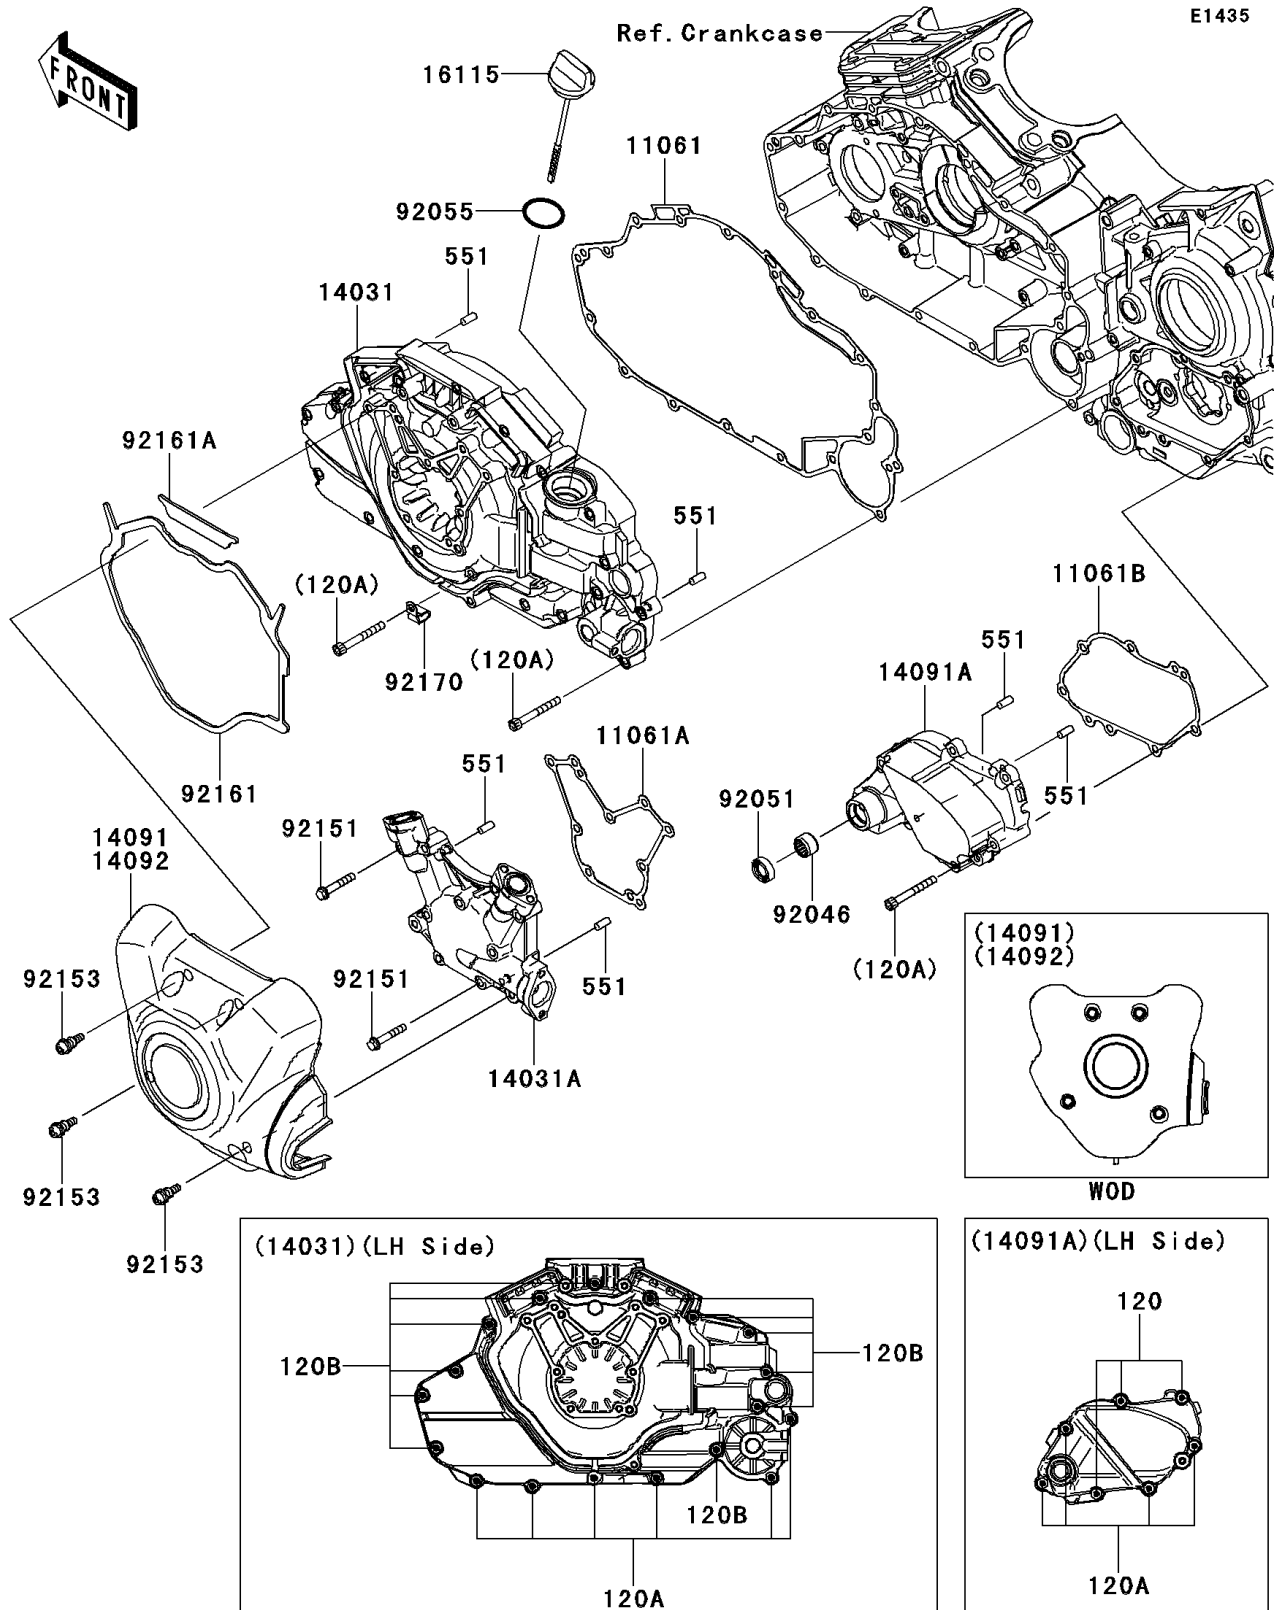

2014 PARTS DIAGRAM

Left Engine Cover(s)

2014 PARTS LIST

Left Engine Cover(s)

ITEM NAME	PART NUMBER	QUANTITY
BOLT-SOCKET,6X22 (Ref # 120)	120CC0622	1
BOLT-SOCKET,6X50 (Ref # 120A)	120CC0650	1
BOLT-SOCKET,6X70 (Ref # 120B)	120CC0670	1
PIN-DOWEL,6X14 (Ref # 551)	551A0614	1
GASKET,GENERATOR COVER,IN (Ref # 11061)	11061-0338	1
GASKET,GENERATOR COVER,MID (Ref # 11061A)	11061-0339	1
GASKET,CHANGE COVER (Ref # 11061B)	11061-0340	1
COVER-GENERATOR,INNER (Ref # 14031)	14031-0093	1
COVER-GENERATOR,MIDDLE (Ref # 14031A)	14031-0094	1
COVER,GENERATOR,OUTER (Ref # 14091)	14091-1690	1
COVER,CHANGE (Ref # 14091A)	14091-1807	1
CAP-OIL FILLER (Ref # 16115)	16115-0019	1
BEARING-NEEDLE,HK1312 (Ref # 92046)	92046-1148	1
SEAL-OIL,TB13225.5 (Ref # 92051)	92051-005	1
RING-O,31.5X2.6 (Ref # 92055)	92055-049	1
BOLT,6X35 (Ref # 92151)	92151-1624	1
BOLT,SOCKET,6X22 (Ref # 92153)	92153-1331	1
DAMPER (Ref # 92161)	92161-0668	1
DAMPER (Ref # 92161A)	92161-0672	1
CLAMP (Ref # 92170)	92170-1577	1