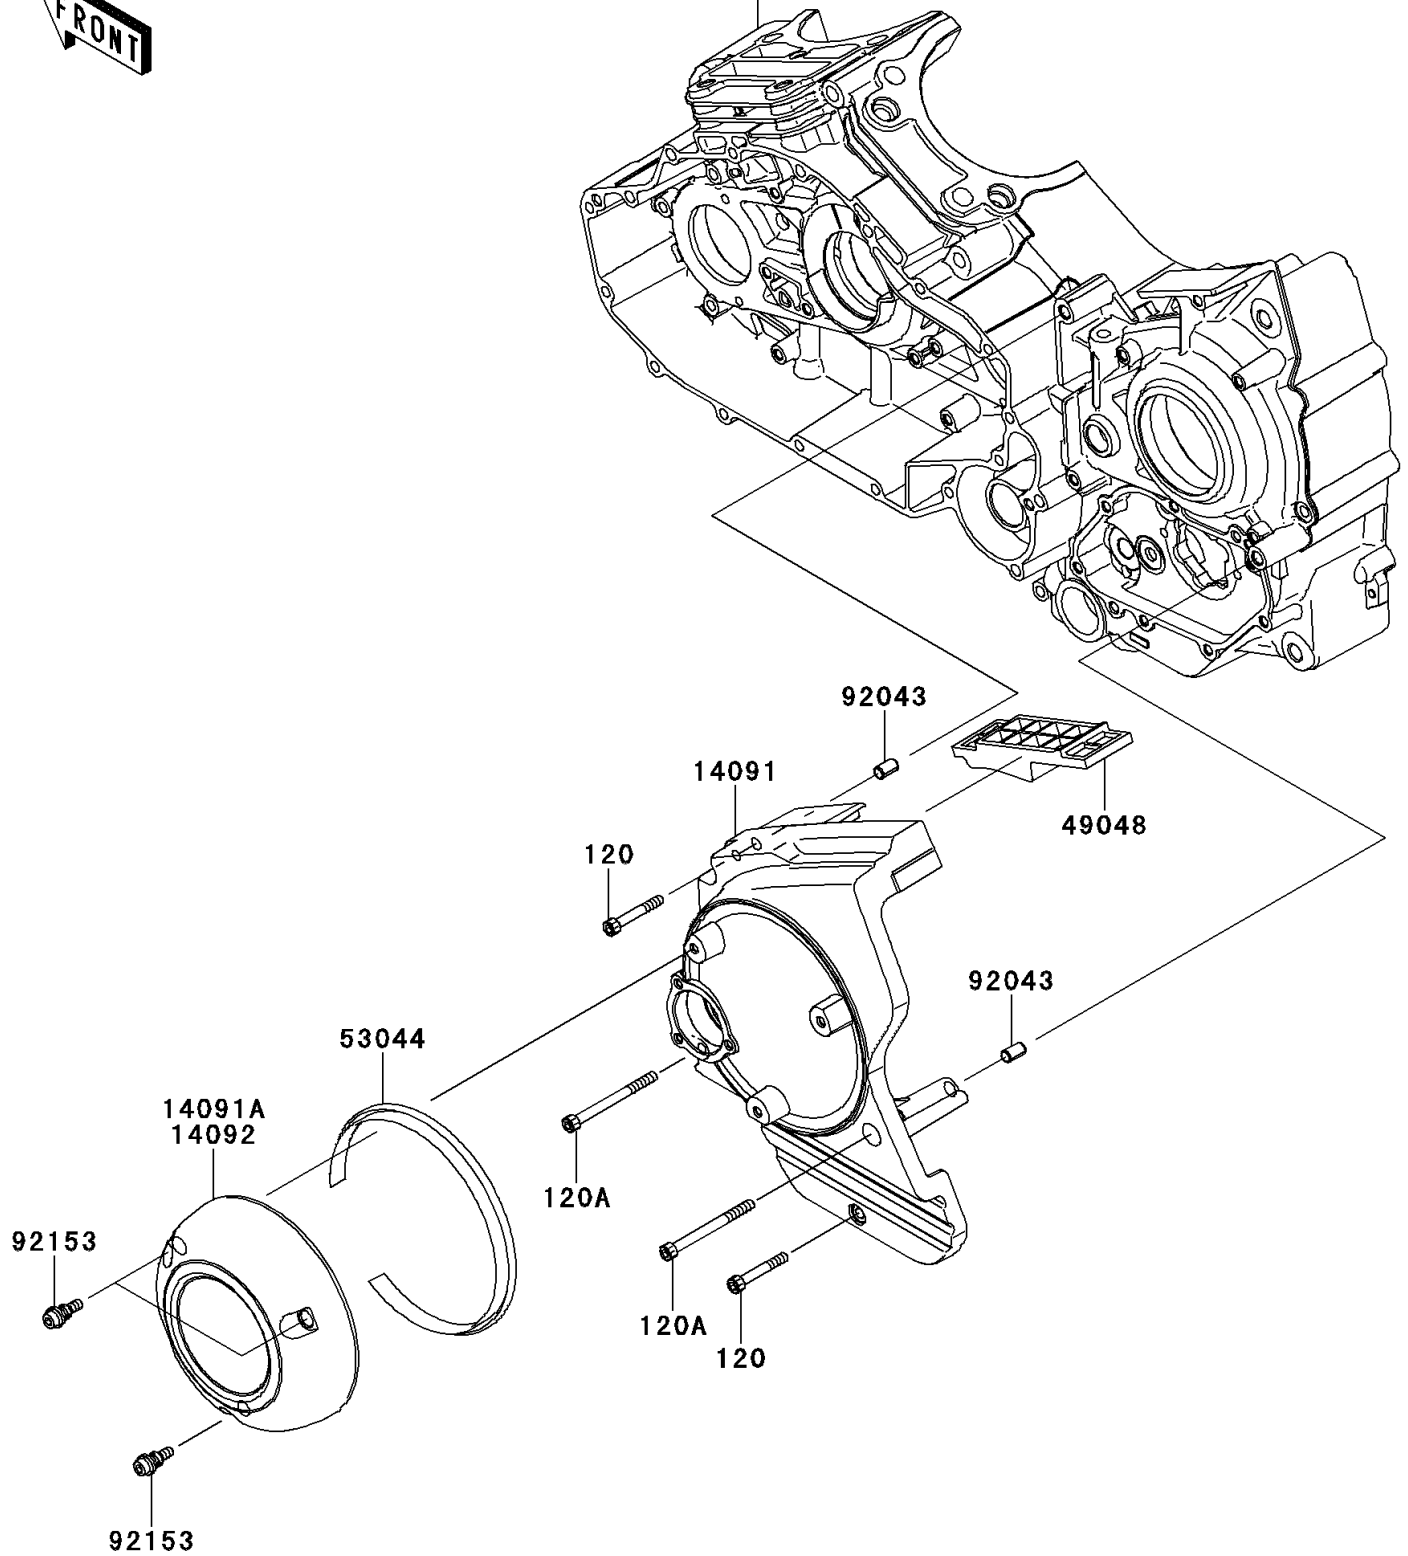

## 2014 PARTS DIAGRAM

Chain Cover

E1433

Ref. Crankcase

## 2014 PARTS LIST

Chain Cover

ITEM NAME	PART NUMBER	QUANTITY
BOLT-SOCKET,6X40 (Ref # 120)	120CC0640	1
BOLT-SOCKET,6X70 (Ref # 120A)	120CC0670	1
COVER,PULLEY (Ref # 14091)	14091-0970	1
COVER,PULLEY,OUTER (Ref # 14091A)	14091-0994	1
SHOE (Ref # 49048)	49048-0004	1
TRIM,ISOLATOR (Ref # 53044)	53044-0047	1
PIN,6.2X8X14 (Ref # 92043)	92043-1263	1
BOLT,SOCKET,6X22 (Ref # 92153)	92153-1331	1