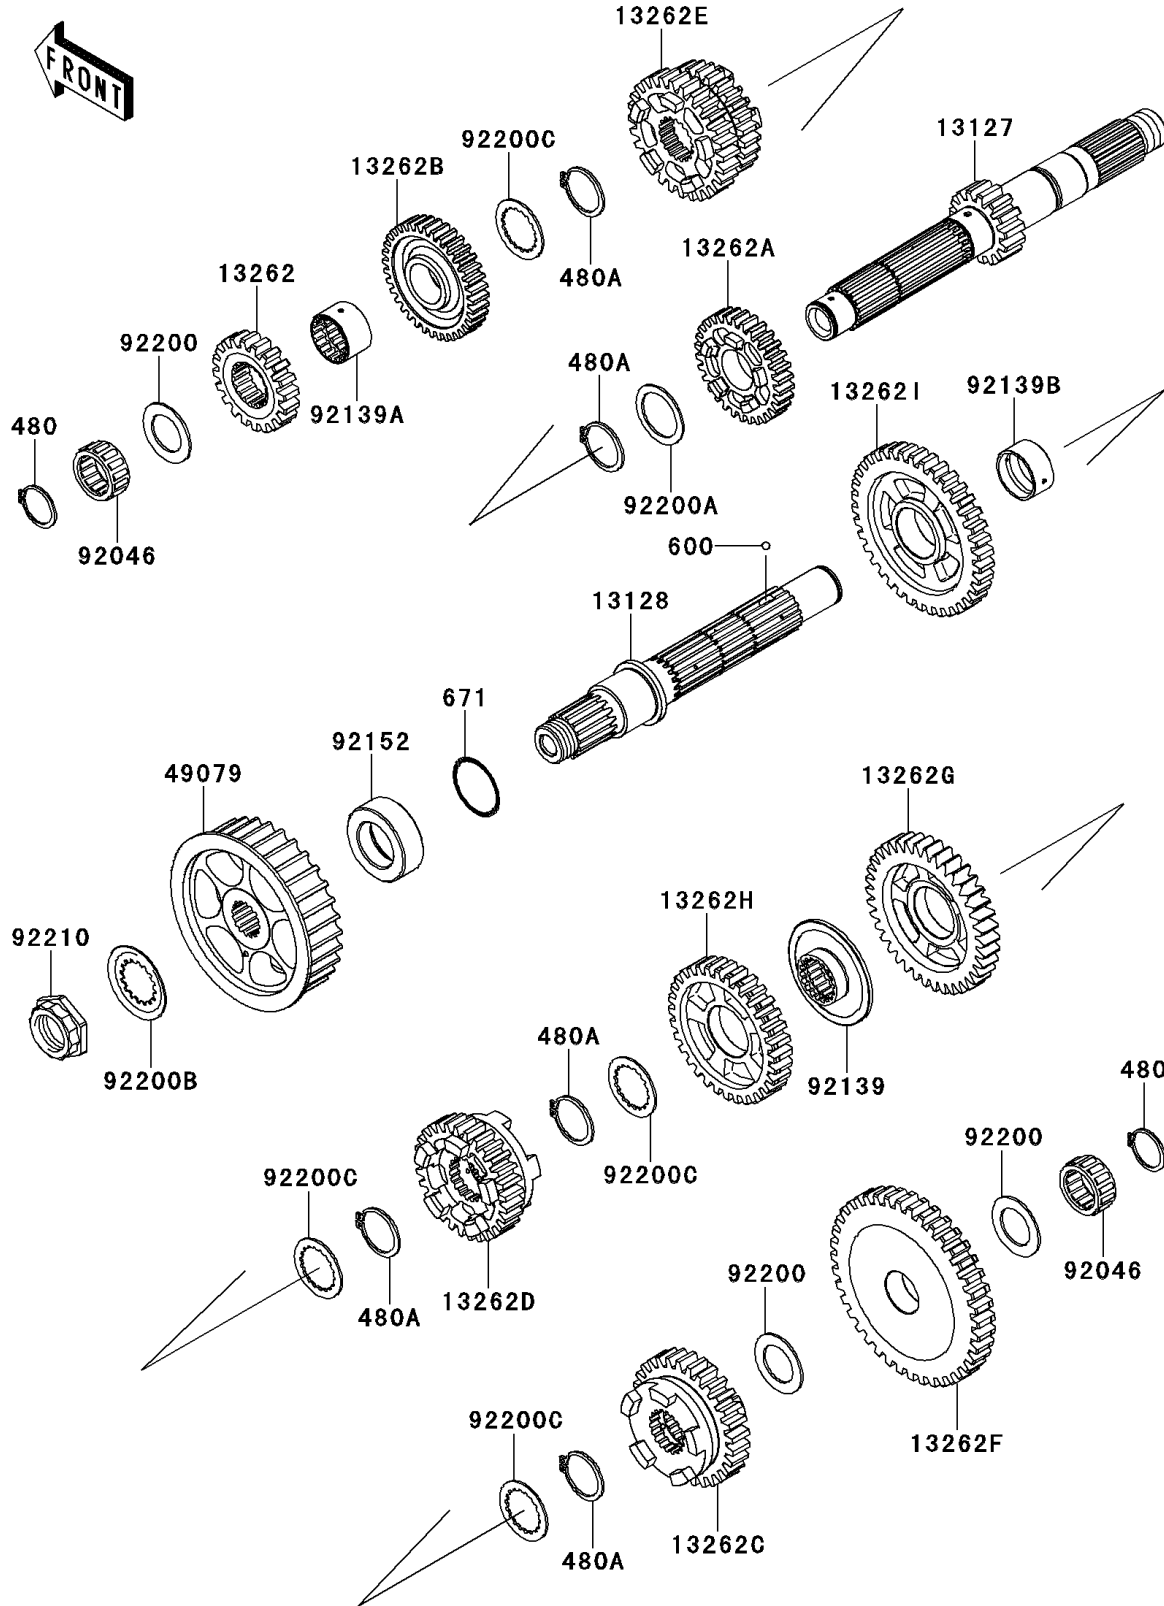

2014 PARTS DIAGRAM

Transmission

E1361

2014 PARTS LIST

Transmission

ITEM NAME	PART NUMBER	QUANTITY
CIRCLIP-TYPE-C,25MM (Ref # 480)	480J2500	1
CIRCLIP (Ref # 480A)	480J2900	1
BALL-STEEL,5/32 (Ref # 600)	600A0500	1
O RING (Ref # 671)	671D2535	1
SHAFT-TRANSMISSION INPUT (Ref # 13127)	13127-0083	1
SHAFT-TRANSMISSION OUTPUT (Ref # 13128)	13128-0057	1
GEAR,INPUT 2ND,20T (Ref # 13262)	13262-0603	1
GEAR,INPUT 5TH,30T (Ref # 13262A)	13262-0605	1
GEAR,INPUT 6TH,36T (Ref # 13262B)	13262-0606	1
GEAR,OUTPUT 5TH,29T (Ref # 13262C)	13262-0611	1
GEAR,OUTPUT 6TH,29T (Ref # 13262D)	13262-0612	1
GEAR,INPUT 3RD&4TH,27T&28T (Ref # 13262E)	13262-0829	1
GEAR,OUTPUT LOW,44T (Ref # 13262F)	13262-0831	1
GEAR,OUTPUT 3RD,38T (Ref # 13262G)	13262-0832	1
GEAR,OUTPUT 4TH,32T (Ref # 13262H)	13262-0833	1
GEAR,OUTPUT 2ND,38T (Ref # 13262I)	13262-0834	1
PULLEY-BELT (Ref # 49079)	49079-0020	1
BEARING-NEEDLE,KT 253515E02 C3 (Ref # 92046)	92046-0007	1
BUSHING,OUTPUT 3RD-4TH GEAR (Ref # 92139)	92139-0007	1
BUSHING,INPUT TOP GEAR (Ref # 92139A)	92139-0236	1
BUSHING,OUTPUT 2ND GEAR (Ref # 92139B)	92139-0237	1
COLLAR,30X50X17.5 (Ref # 92152)	92152-0657	1
WASHER,25.3X40X1.6 (Ref # 92200)	92200-0427	1
WASHER,30.3X40X1.5 (Ref # 92200A)	92200-0428	1
WASHER,31X50X1 (Ref # 92200B)	92200-0505	1
WASHER,30.3X40X1.5 (Ref # 92200C)	92200-1381	1
NUT,25MM (Ref # 92210)	92210-0554	1