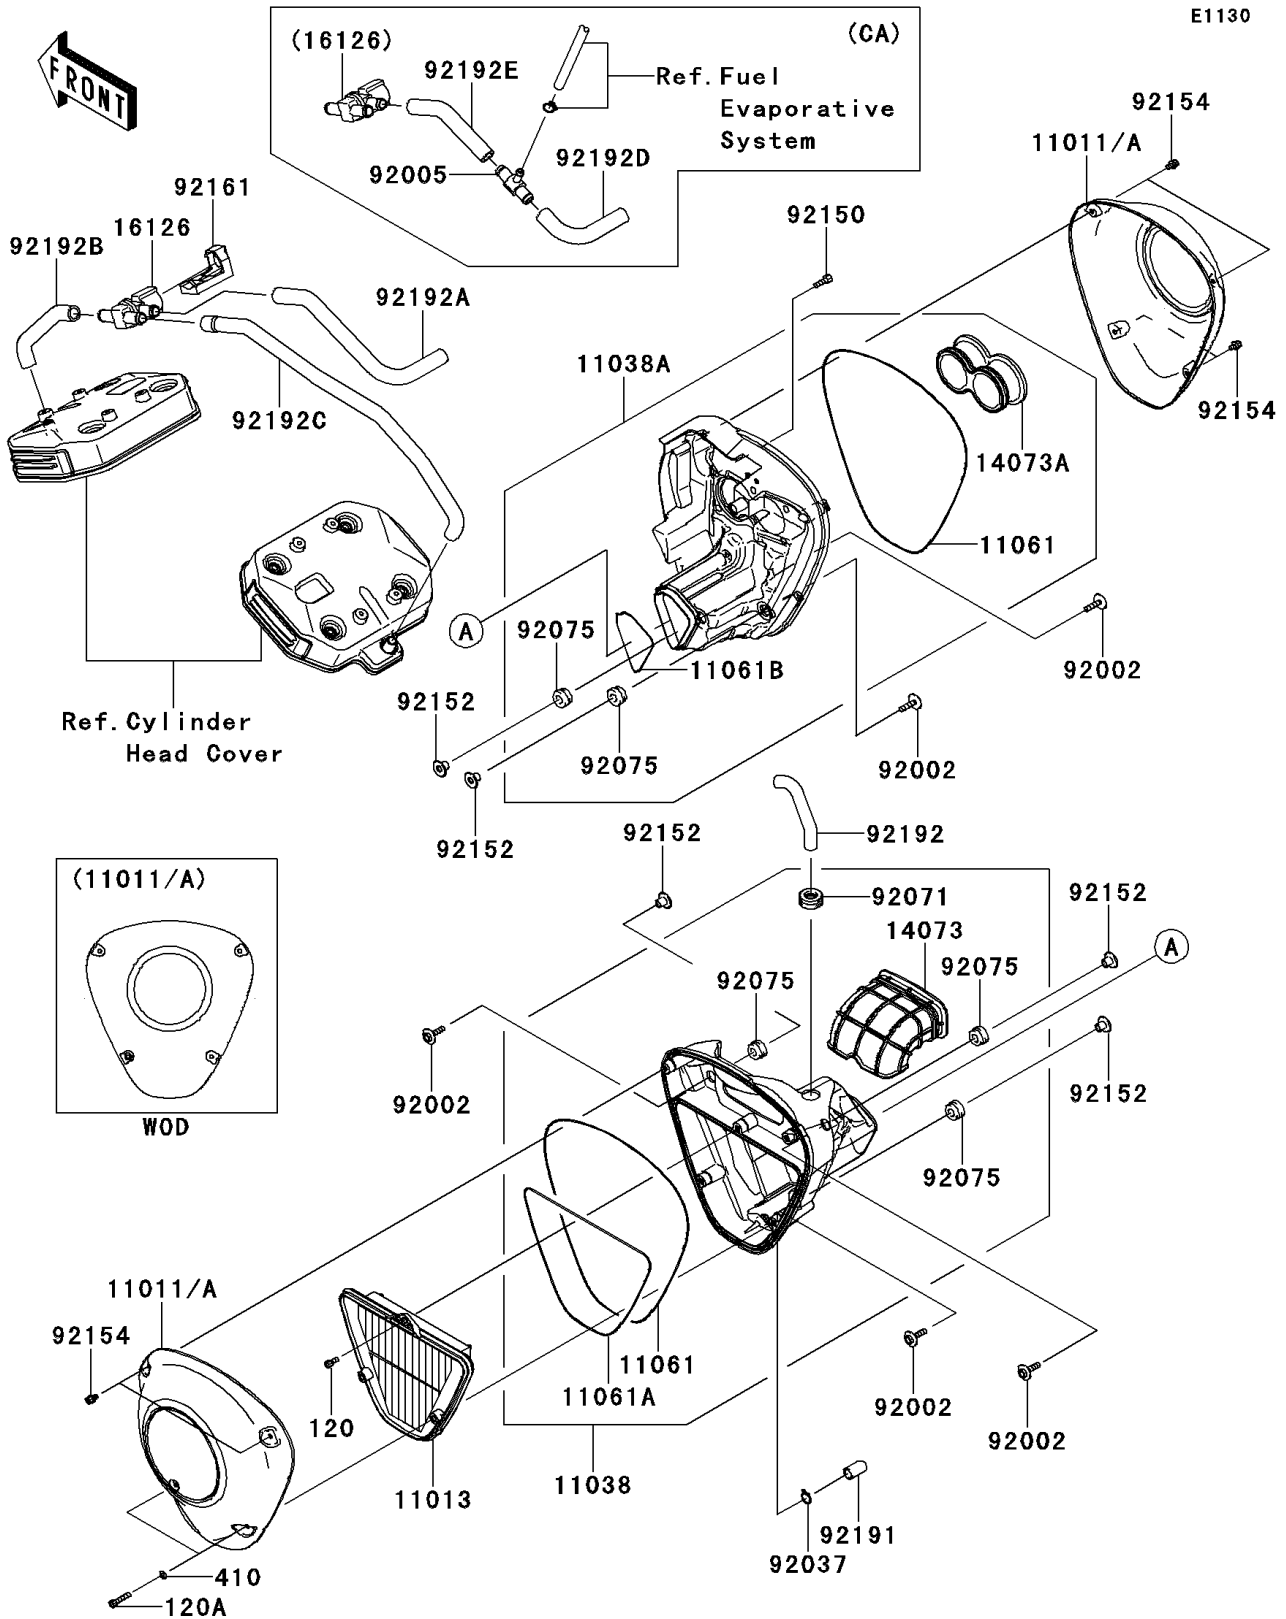

## 2014 PARTS DIAGRAM

Air Cleaner

## 2014 PARTS LIST

Air Cleaner

ITEM NAME	PART NUMBER	QUANTITY
BOLT-SOCKET,5X12 (Ref # 120)	120CA0512	1
BOLT-SOCKET,5X25 (Ref # 120A)	120R0525	1
W-PLAIN-S,5MM (Ref # 410)	410S0500	1
CASE-AIR FILTER (Ref # 11011)	11011-0119	1
ELEMENT-AIR FILTER (Ref # 11013)	11013-0031	1
CASE-ASSY-AIR FILTER,LH (Ref # 11038)	11038-0022	1
CASE-ASSY-AIR FILTER,RH (Ref # 11038A)	11038-0023	1
GASKET,3X812 (Ref # 11061)	11061-0346	1
GASKET,3X630 (Ref # 11061A)	11061-0347	1
GASKET,3X222 (Ref # 11061B)	11061-0367	1
DUCT,INTAKE (Ref # 14073)	14073-0202	1
DUCT,THROBO. FUNNEL (Ref # 14073A)	14073-0203	1
VALVE,AIR SWITCHING (Ref # 16126)	16126-1437	1
BOLT,6X25 (Ref # 92002)	92002-1135	1
CLAMP,14.5MM (Ref # 92037)	92037-1900	1
GROMMET,AIR SUCTION VALVE (Ref # 92071)	92071-1249	1
DAMPER,RUBBER (Ref # 92075)	92075-1123	1
BOLT,6X18 (Ref # 92150)	92150-1645	1
COLLAR,6.3X10X12 (Ref # 92152)	92152-0694	1
BOLT,SOCKET,5X10 (Ref # 92154)	92154-0131	1
DAMPER (Ref # 92161)	92161-0309	1
TUBE (Ref # 92191)	92191-1704	1
TUBE,BREATHER (Ref # 92192)	92192-0650	1
TUBE,A/C-ASWV (Ref # 92192A)	92192-0651	1
TUBE,FR HEAD-ASWV (Ref # 92192B)	92192-0652	1
TUBE,RR HEAD-ASWV (Ref # 92192C)	92192-0653	1