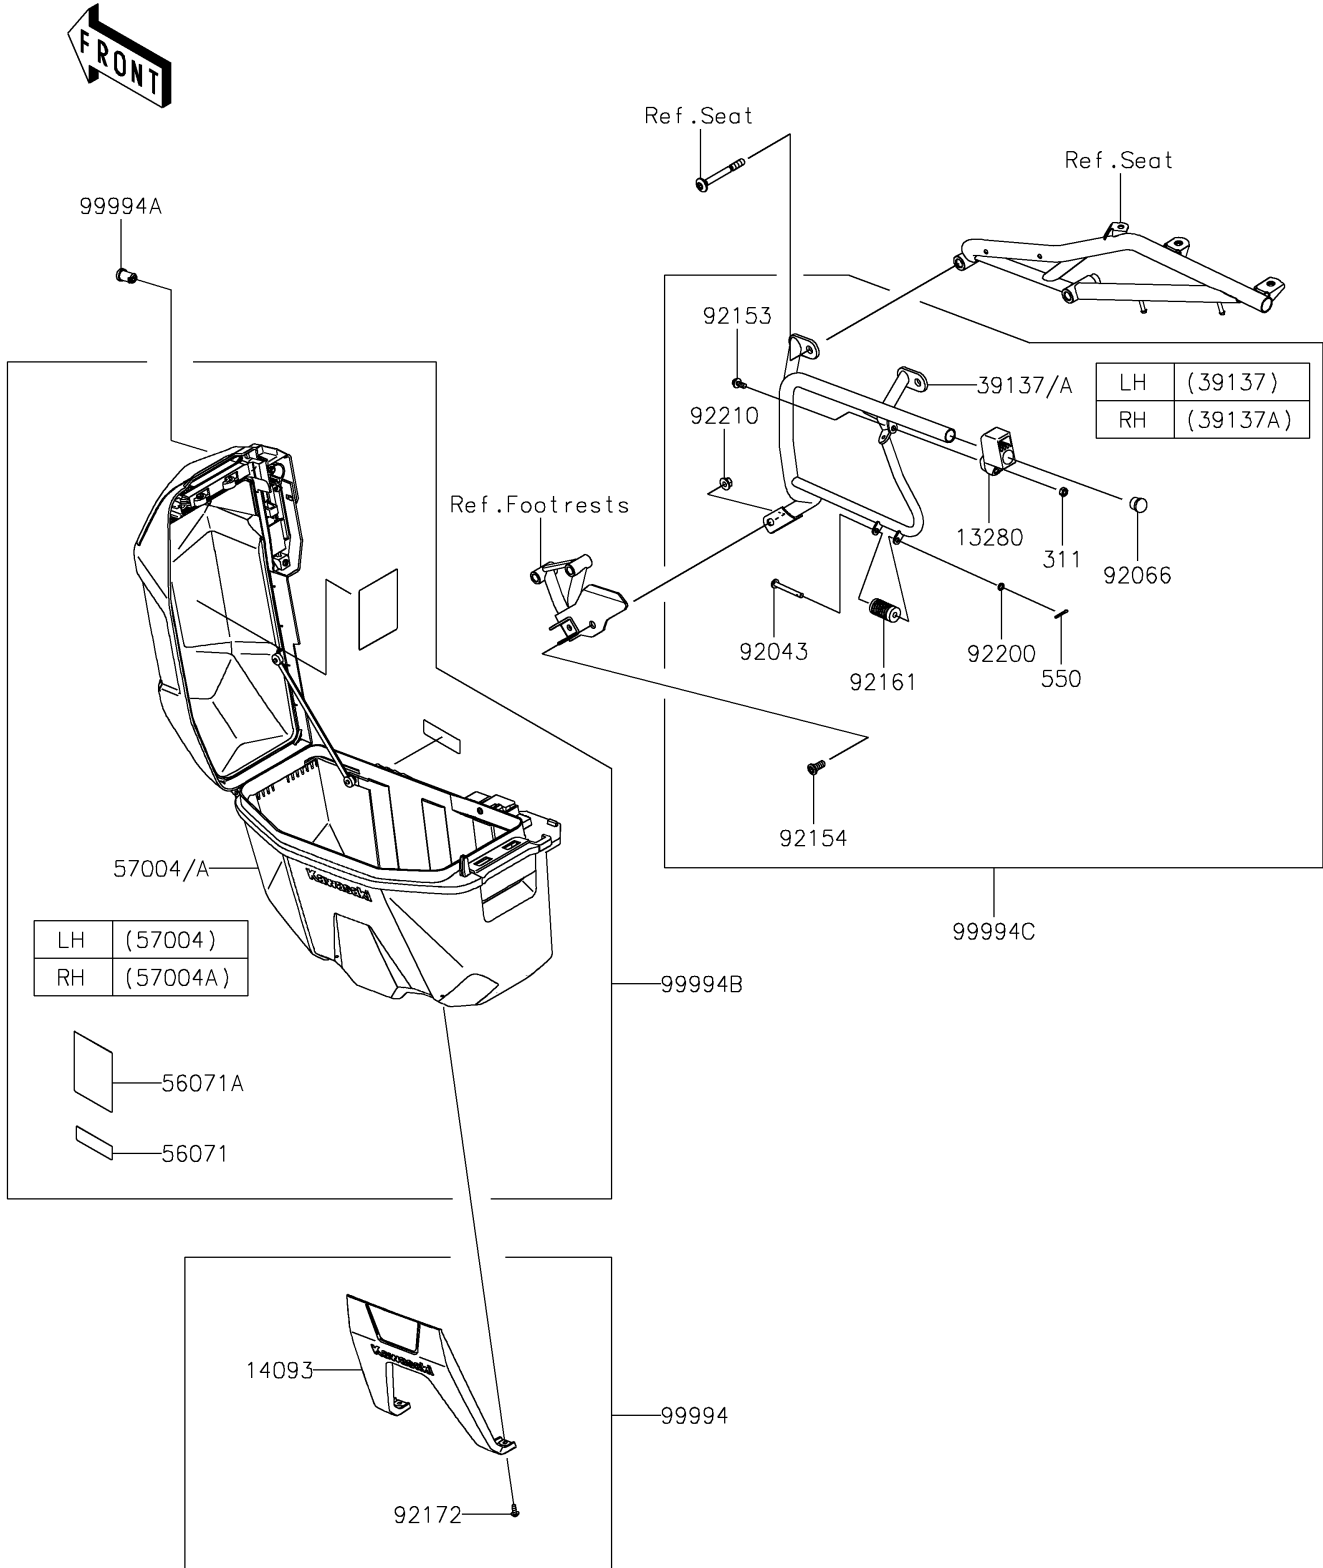

2024 KLR650 S ABS

PARTS DIAGRAM

Accessory(Pannier Case)

F2910F

2024 KLR650 S ABS

PARTS LIST

Accessory(Pannier Case)

ITEM NAME

PART NUMBER

QUANTITY
