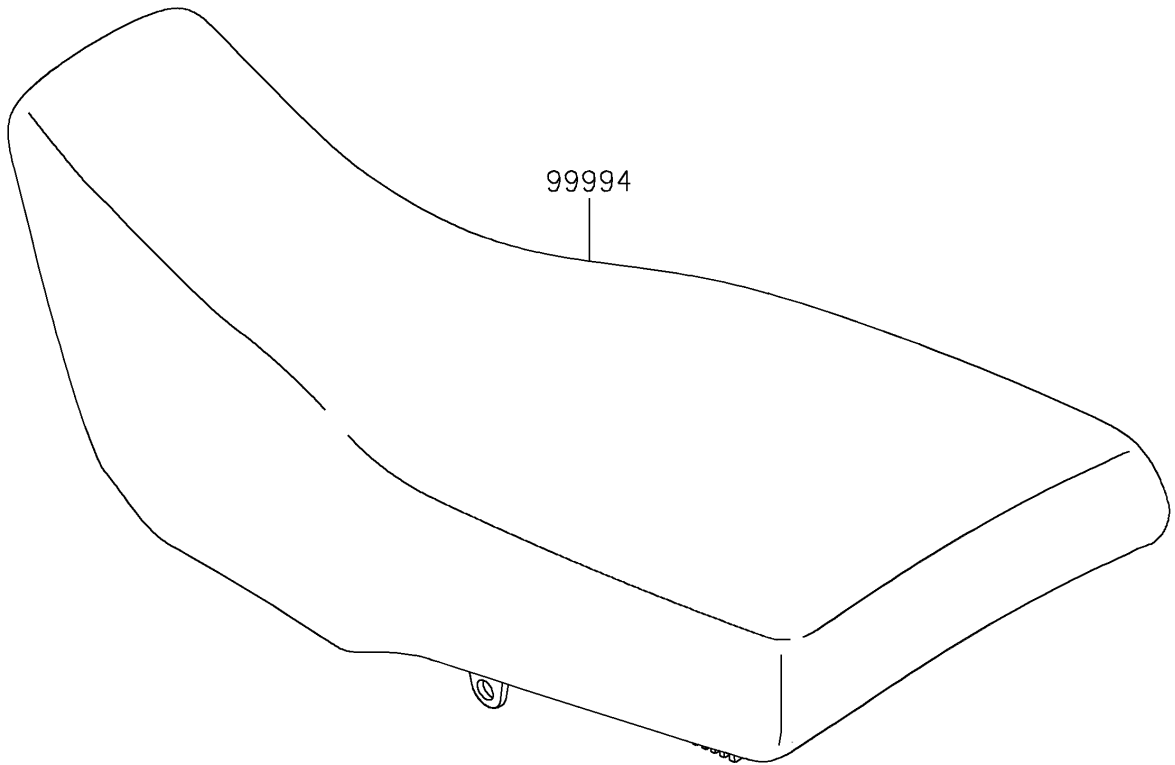

2024 KLR650 S ABS

PARTS DIAGRAM

Accessory(Seat)

F2910E

2024 KLR650 S ABS

PARTS LIST

Accessory(Seat)

ITEM NAME

PART NUMBER

QUANTITY
