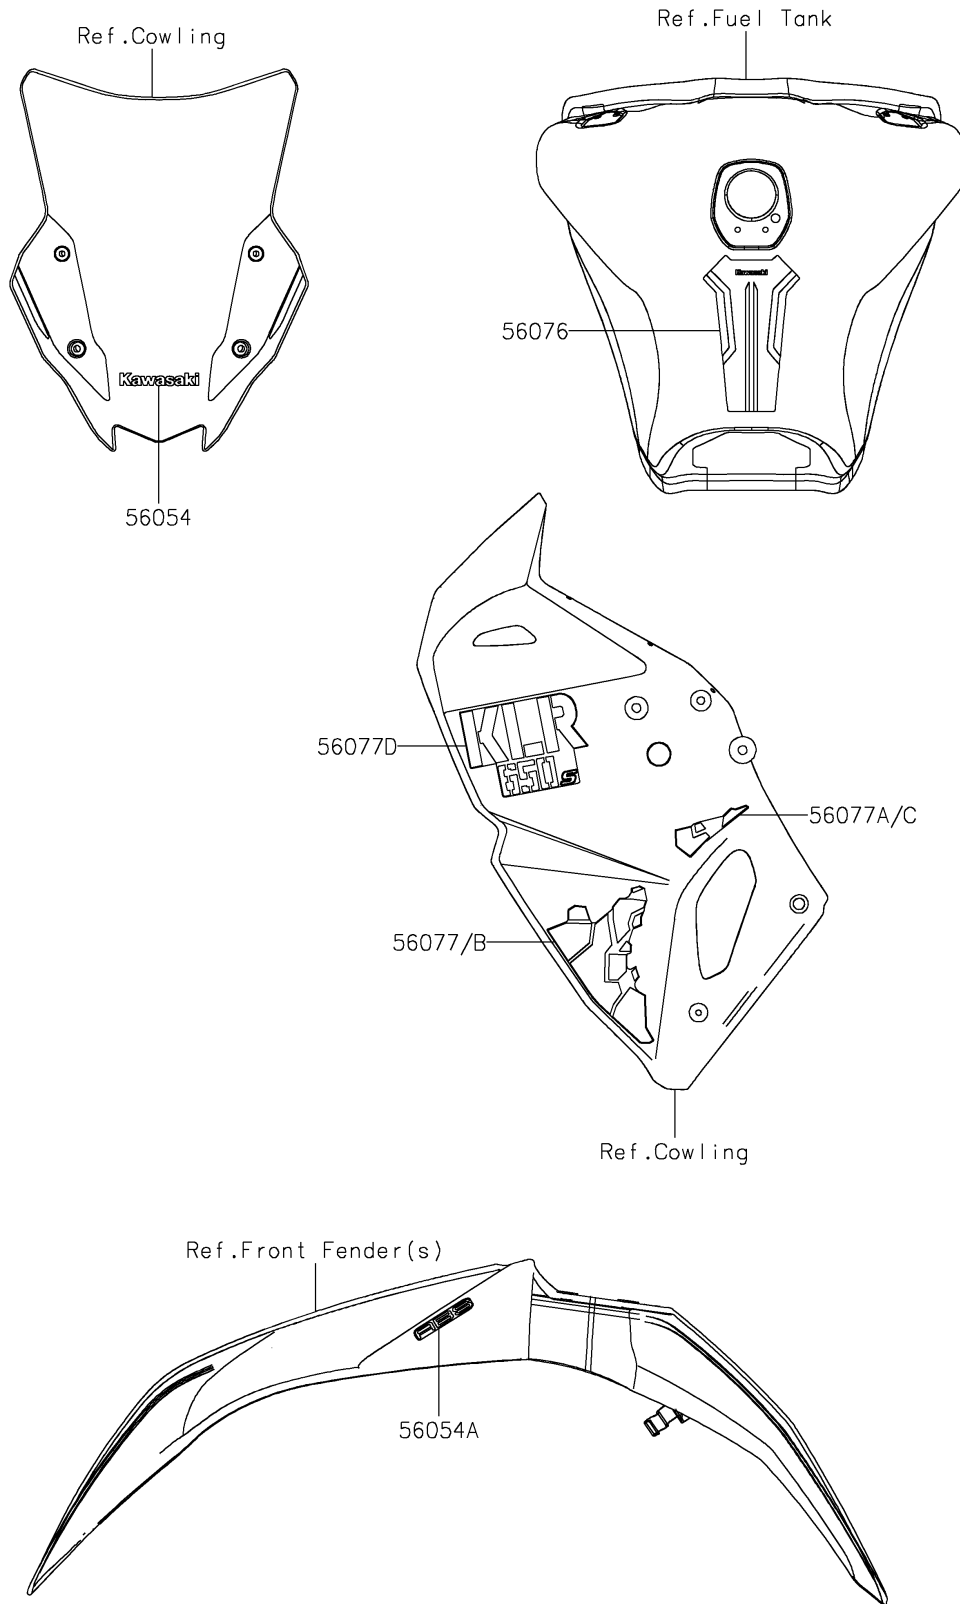

2024 KLR650 S ABS

PARTS DIAGRAM

Decals(White)(KRFNN-KSFNL)

F2861C

2024 KLR650 S ABS

PARTS LIST

Decals(White)(KRFNN-KSFNL)

ITEM NAME

PART NUMBER

QUANTITY
