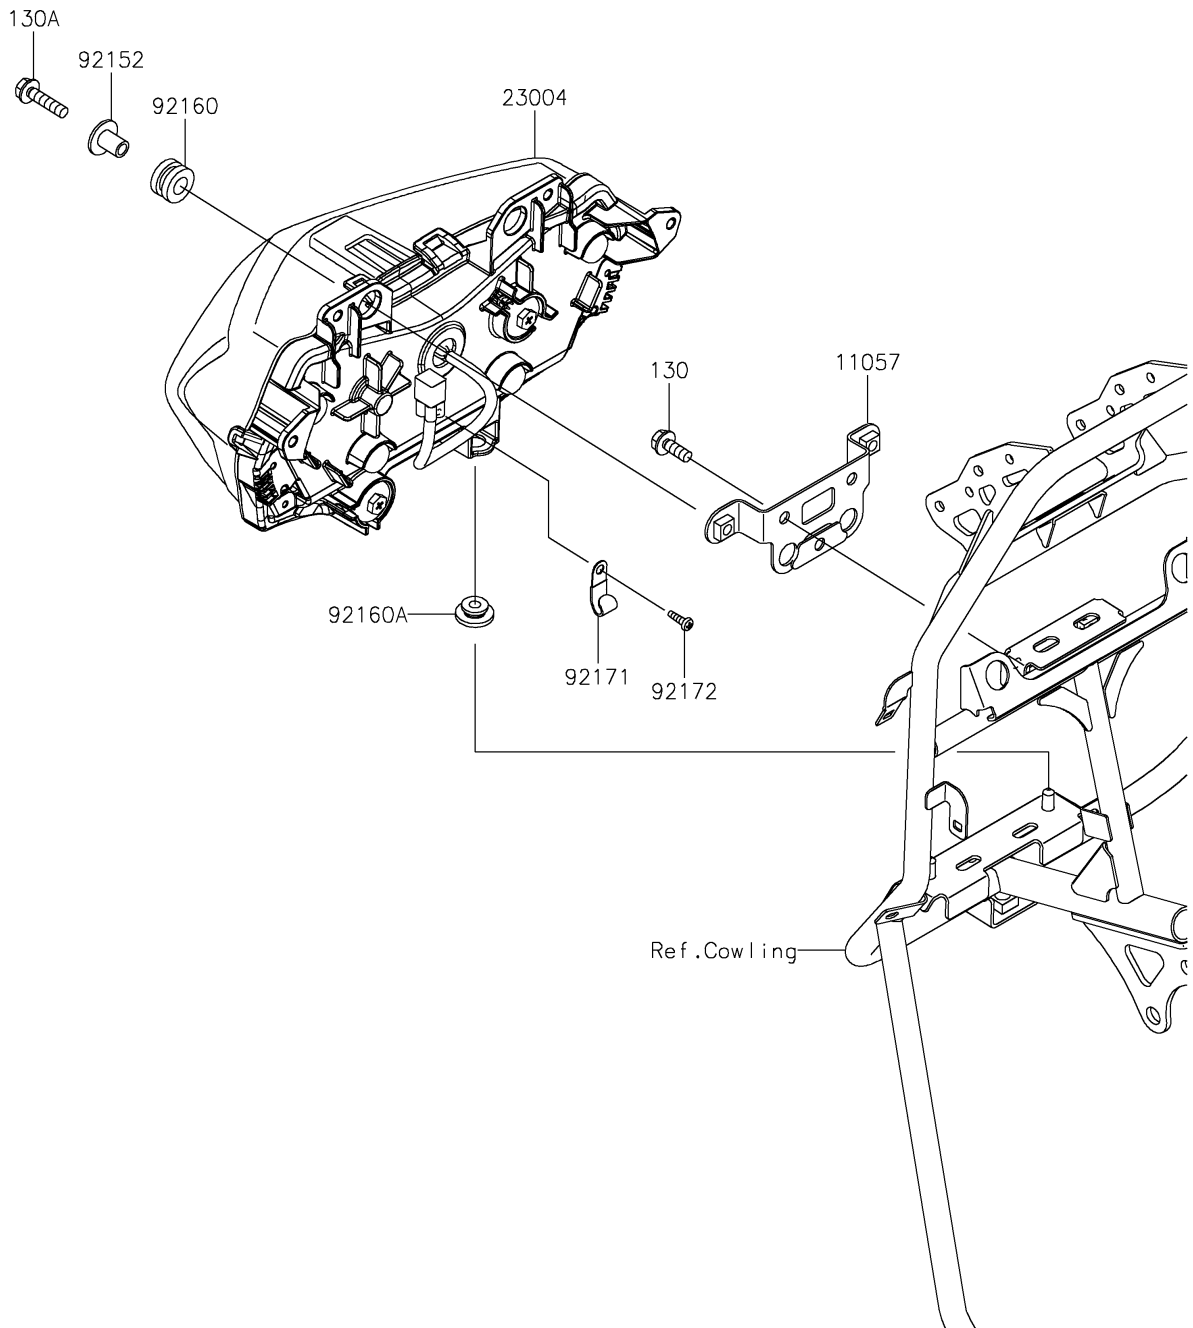

2024 KLR650 S ABS

PARTS DIAGRAM

Headlight(s)

F2710

2024 KLR650 S ABS

PARTS LIST

Headlight(s)

ITEM NAME	PART NUMBER	QUANTITY
-----------	-------------	----------
