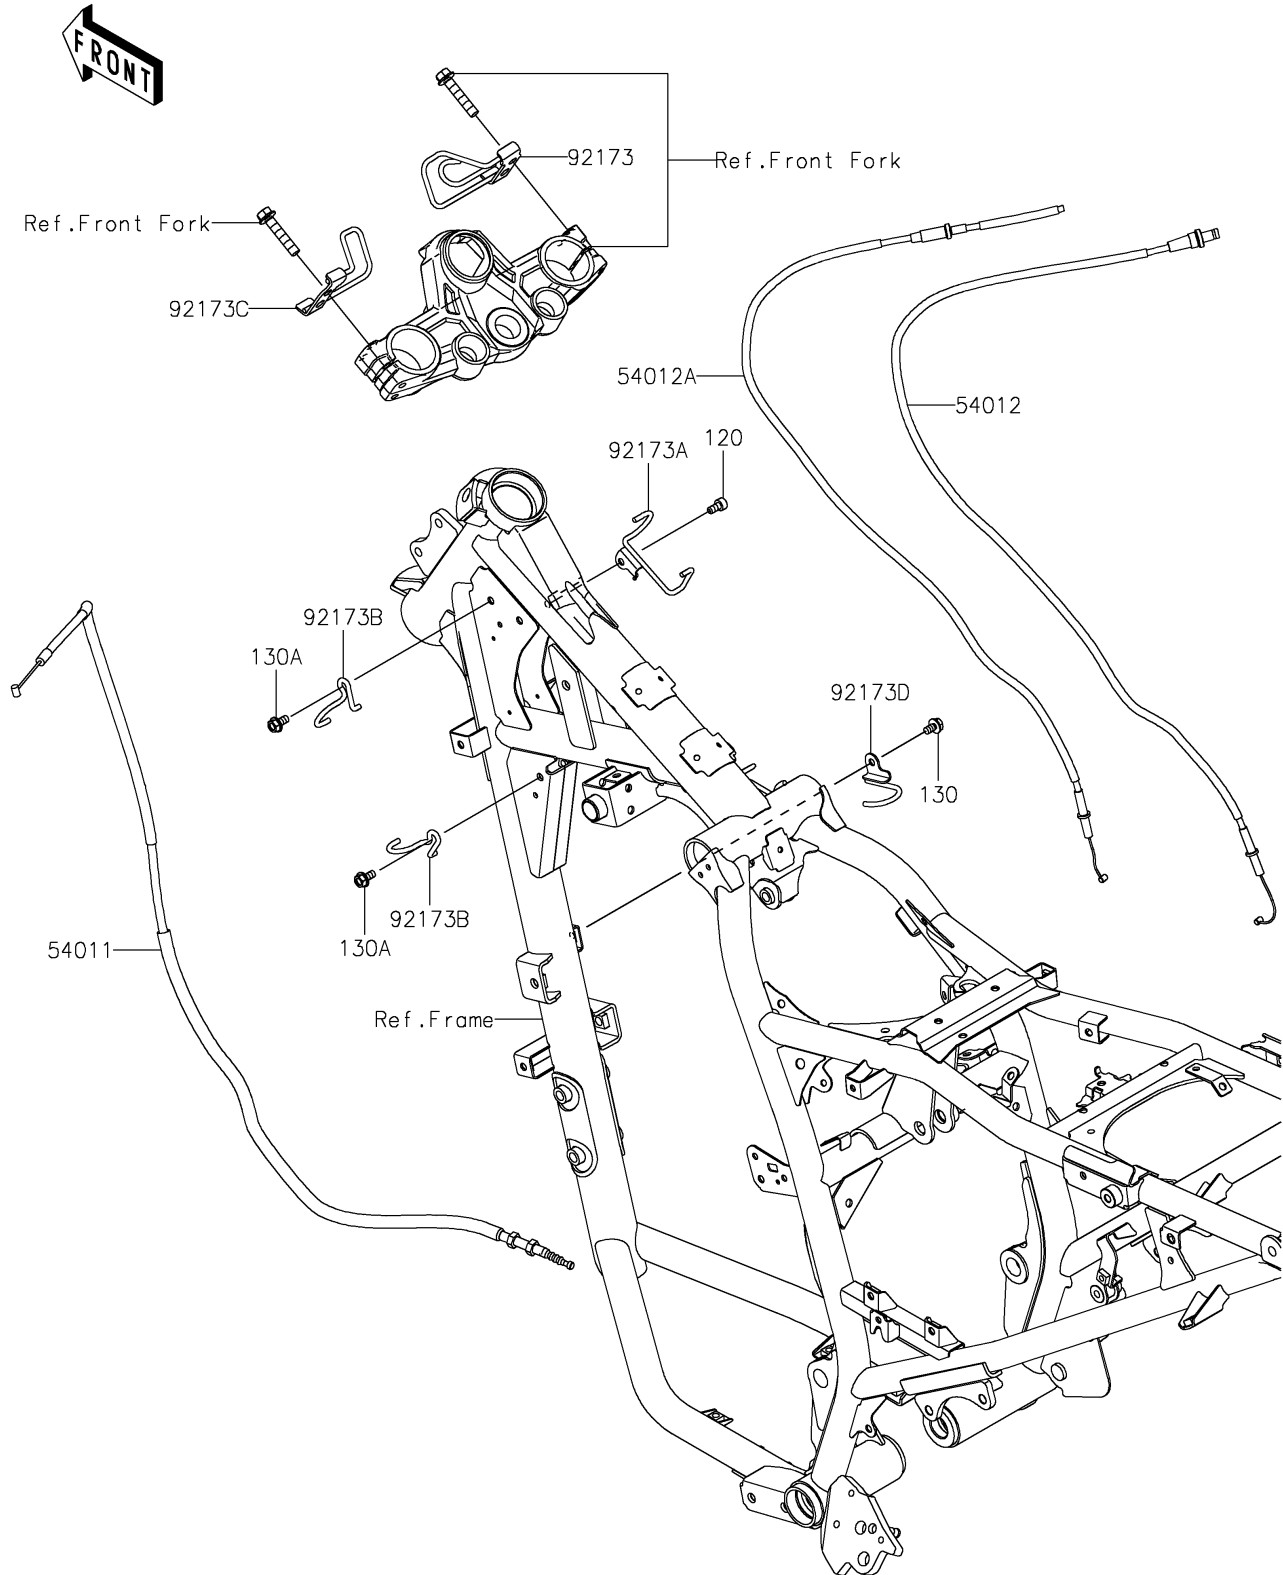

2024 KLR650 S ABS

PARTS DIAGRAM

Cables

F2540

2024 KLR650 S ABS

PARTS LIST

Cables

ITEM NAME

PART NUMBER

QUANTITY
