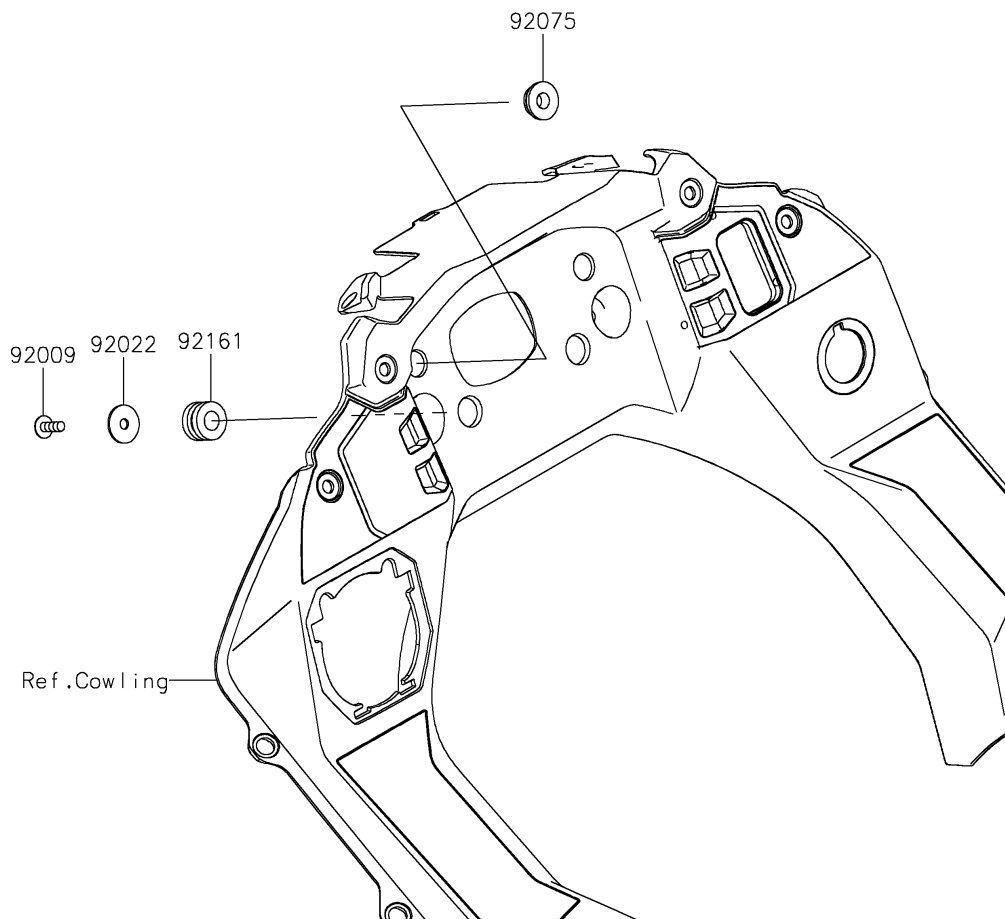

2024 KLR650 S ABS

PARTS DIAGRAM

Meter(s)

F2530

2024 KLR650 S ABS

PARTS LIST

Meter(s)

ITEM NAME

PART NUMBER

QUANTITY
