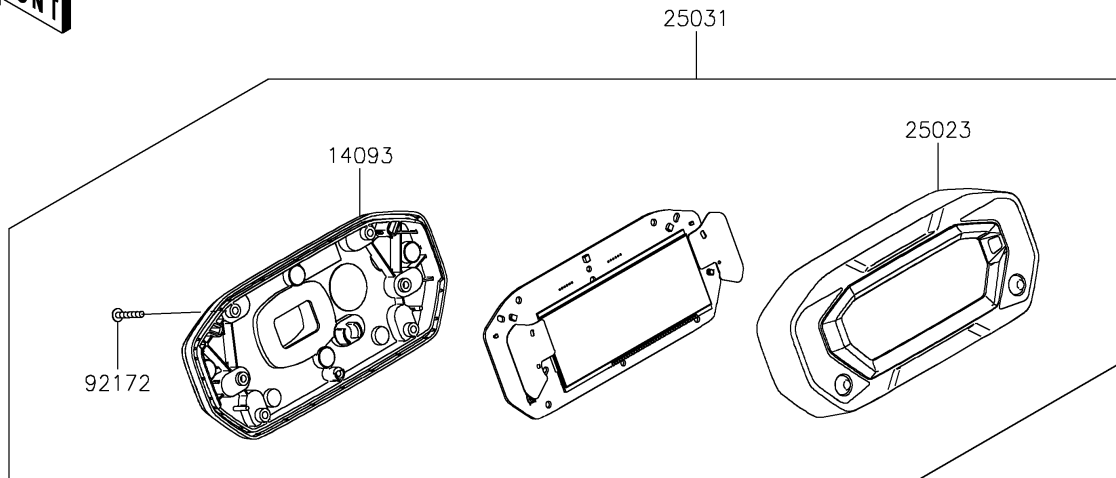

2024 KLR650 S ABS

PARTS DIAGRAM

Meter(s)

F2530

2024 KLR650 S ABS

PARTS LIST

Meter(s)

ITEM NAME

PART NUMBER

QUANTITY
