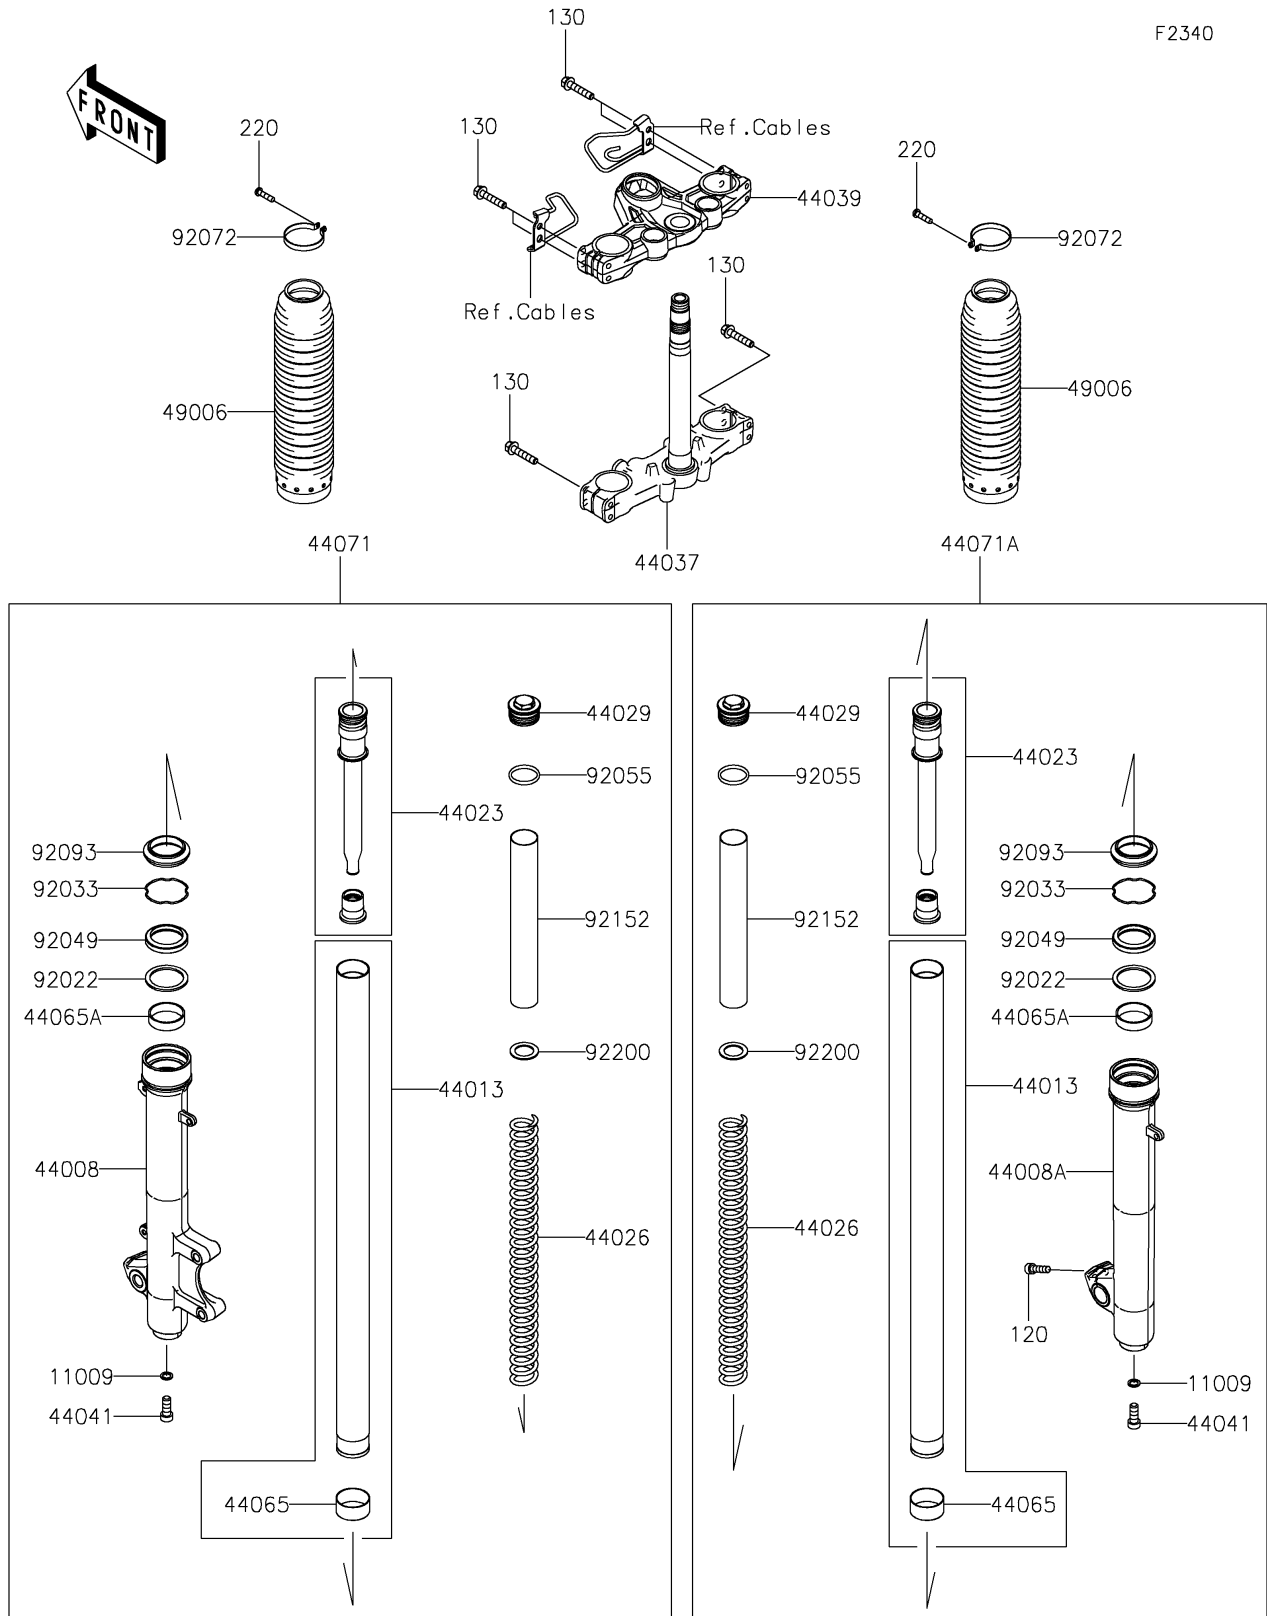

2024 KLR650 S ABS

PARTS DIAGRAM

Front Fork

2024 KLR650 S ABS

PARTS LIST

Front Fork

ITEM NAME

PART NUMBER

QUANTITY
