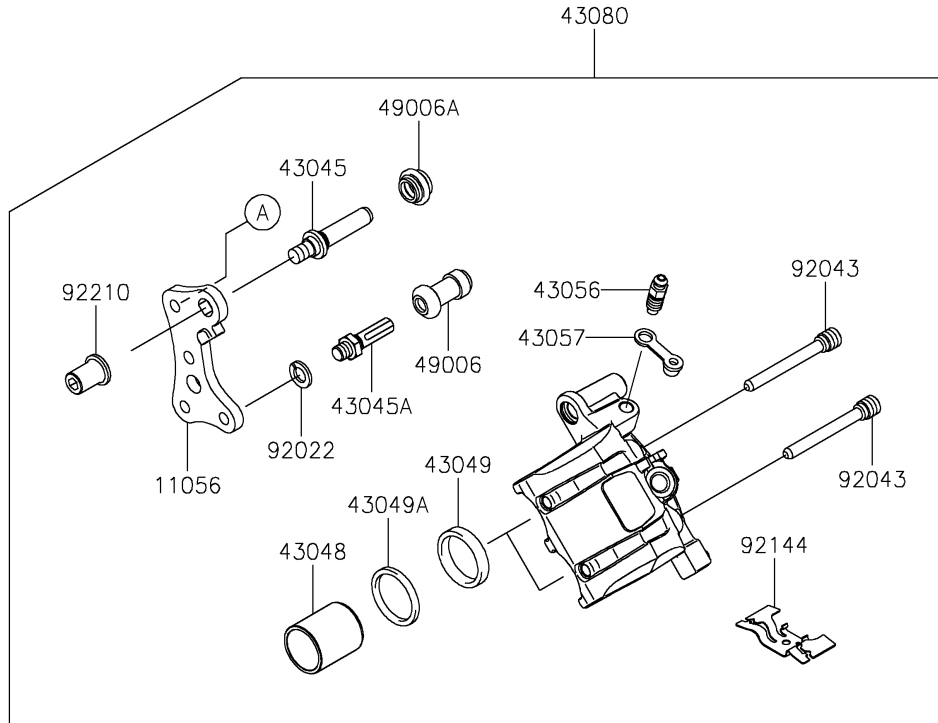

2024 KLR650 S ABS

PARTS DIAGRAM

Rear Brake

F2294

2024 KLR650 S ABS

PARTS LIST

Rear Brake

ITEM NAME

PART NUMBER

QUANTITY
