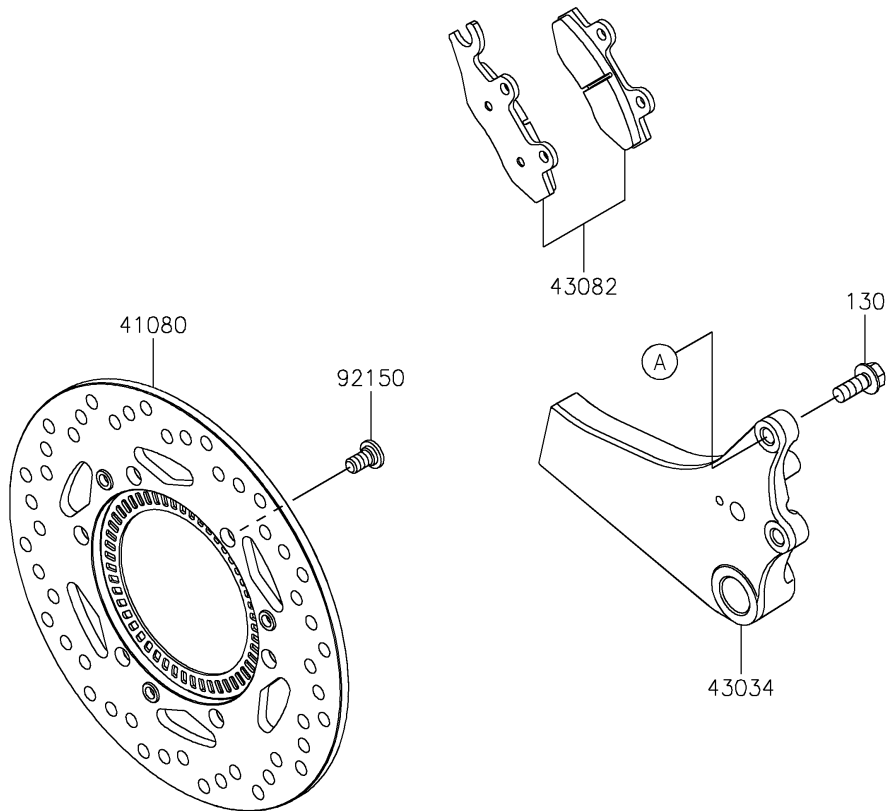

2024 KLR650 S ABS

PARTS DIAGRAM

Rear Brake

F2294

2024 KLR650 S ABS

PARTS LIST

Rear Brake

ITEM NAME

PART NUMBER

QUANTITY
