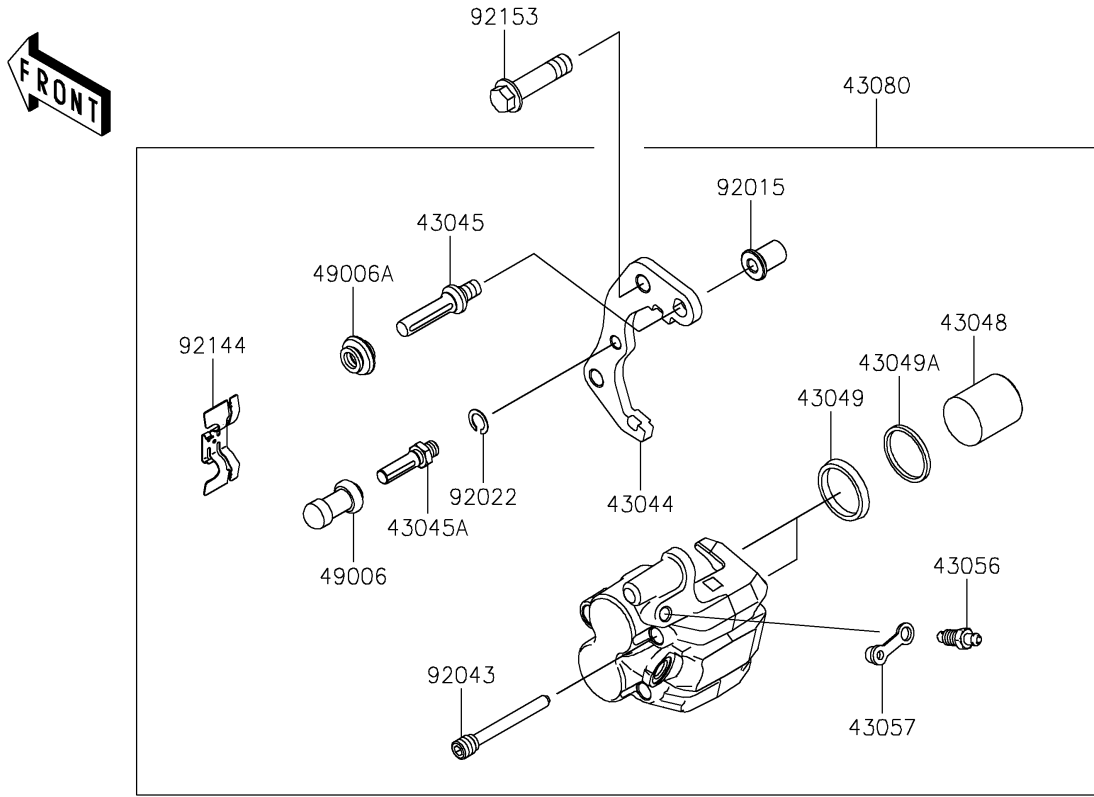

2024 KLR650 S ABS

PARTS DIAGRAM

Front Brake

F2292

2024 KLR650 S ABS

PARTS LIST

Front Brake

ITEM NAME

PART NUMBER

QUANTITY
