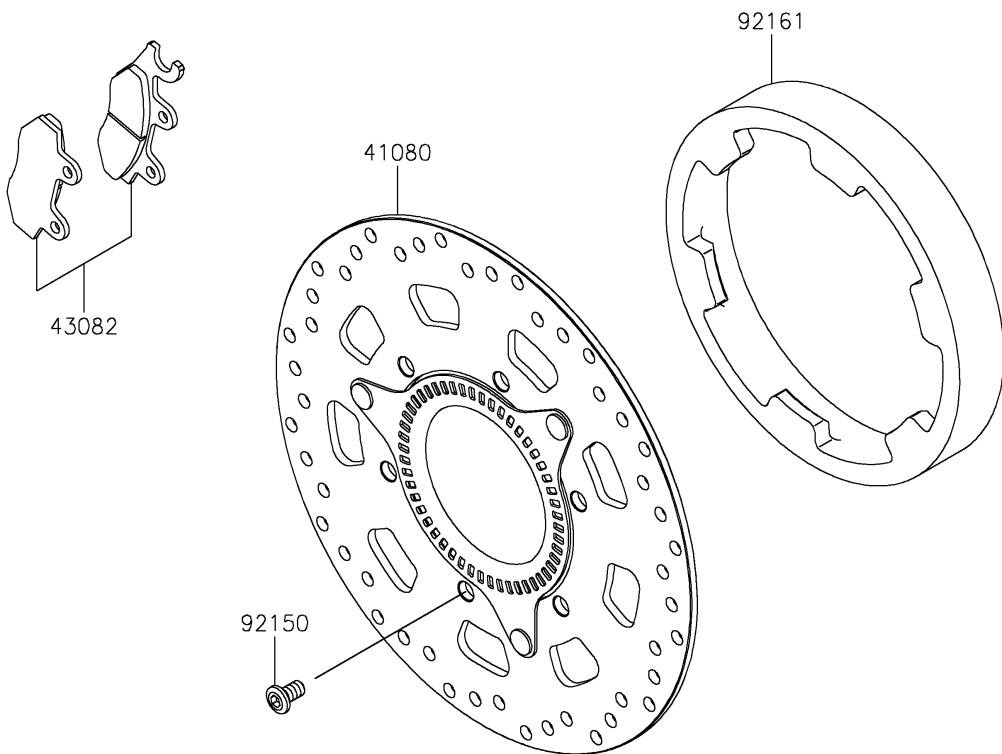

2024 KLR650 S ABS

PARTS DIAGRAM

Front Brake

F2292

2024 KLR650 S ABS

PARTS LIST

Front Brake

ITEM NAME

PART NUMBER

QUANTITY
