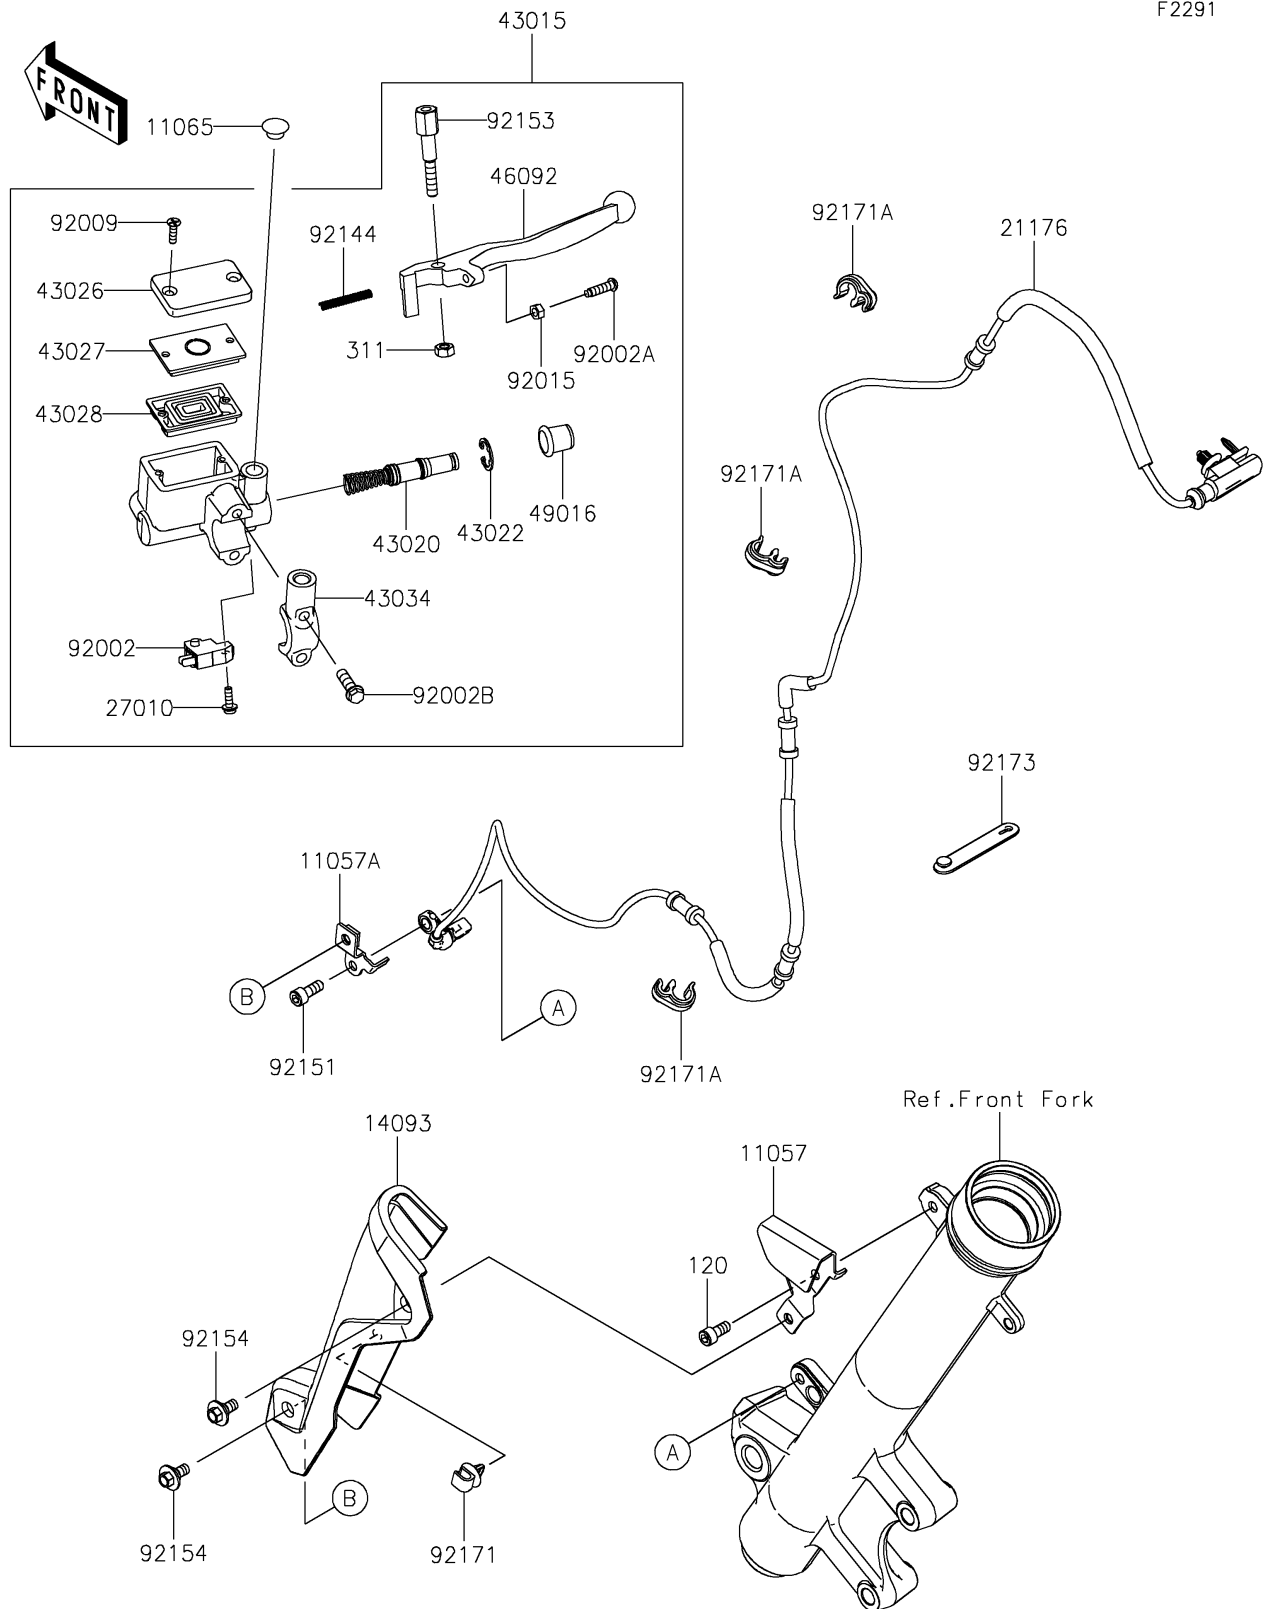

2024 KLR650 S ABS

PARTS DIAGRAM

Front Master Cylinder

F2291

2024 KLR650 S ABS

PARTS LIST

Front Master Cylinder

ITEM NAME

PART NUMBER

QUANTITY
