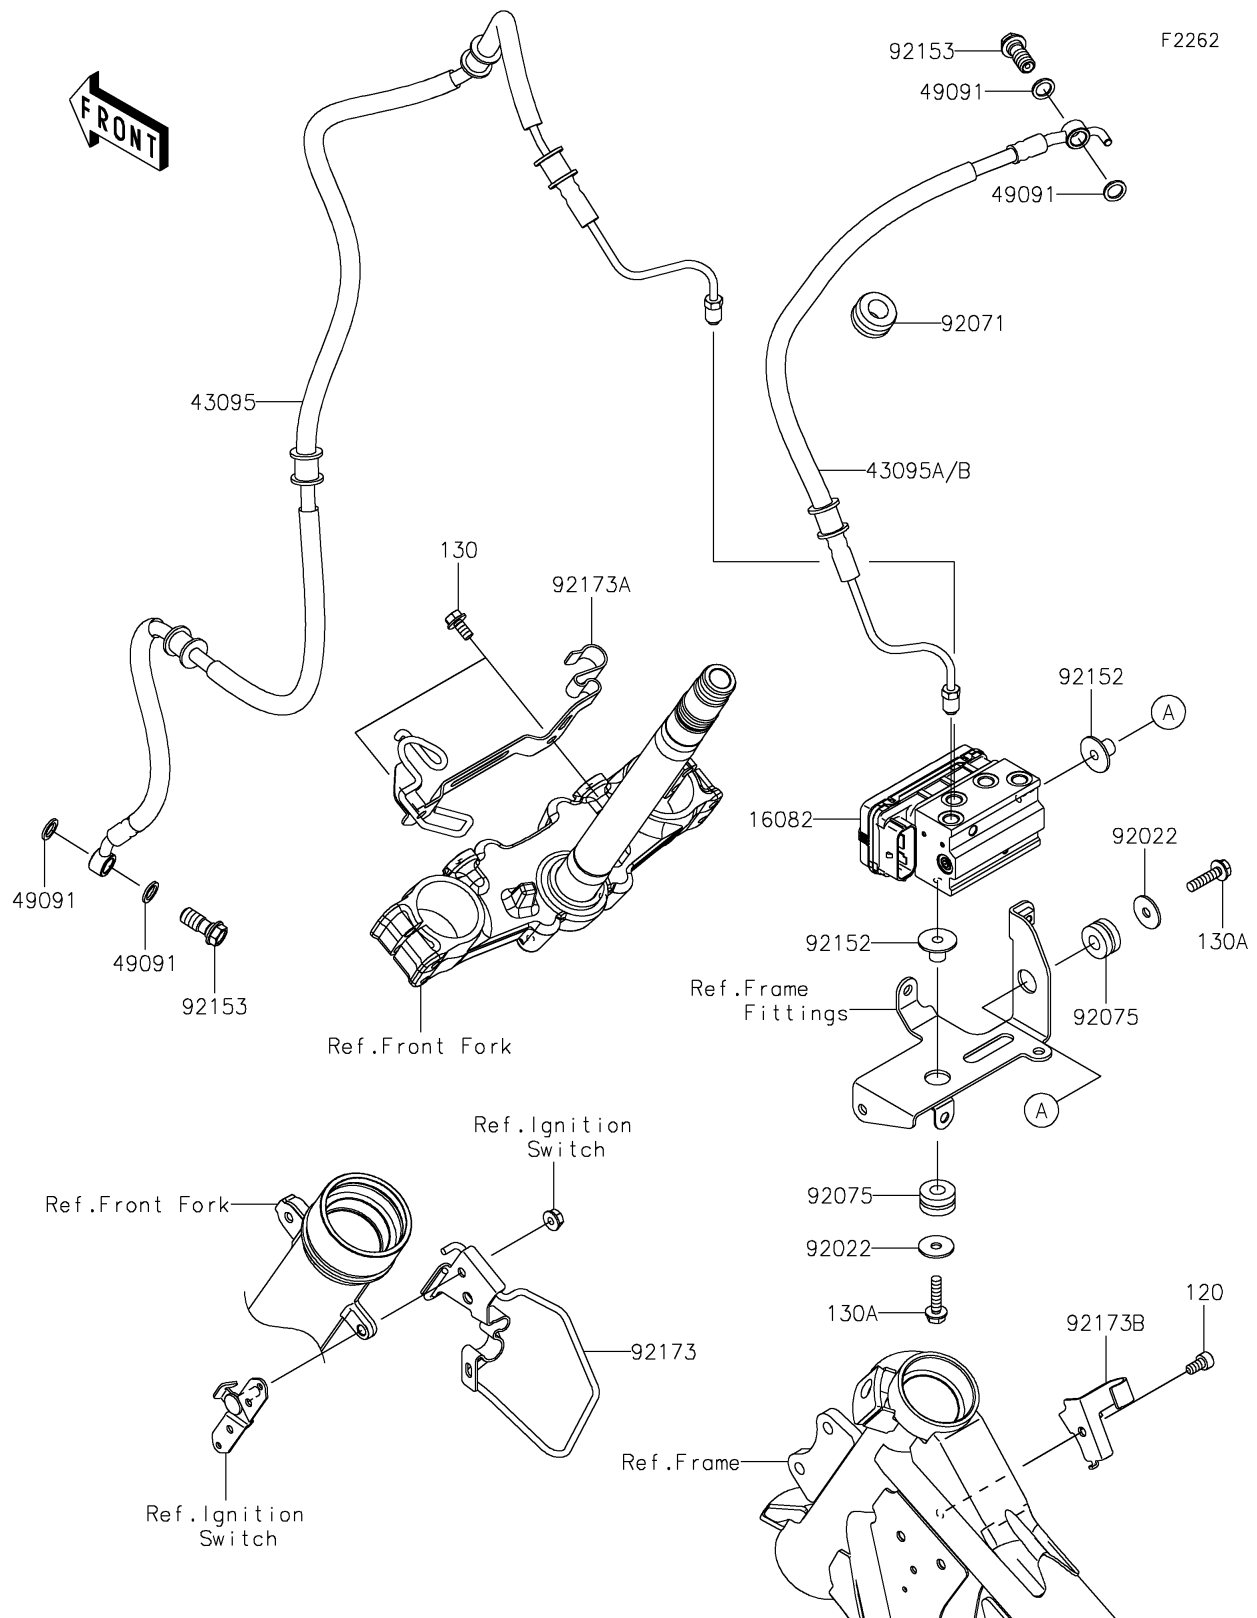

2024 KLR650 S ABS

PARTS DIAGRAM

Brake Piping

2024 KLR650 S ABS

PARTS LIST

Brake Piping

ITEM NAME

PART NUMBER

QUANTITY
