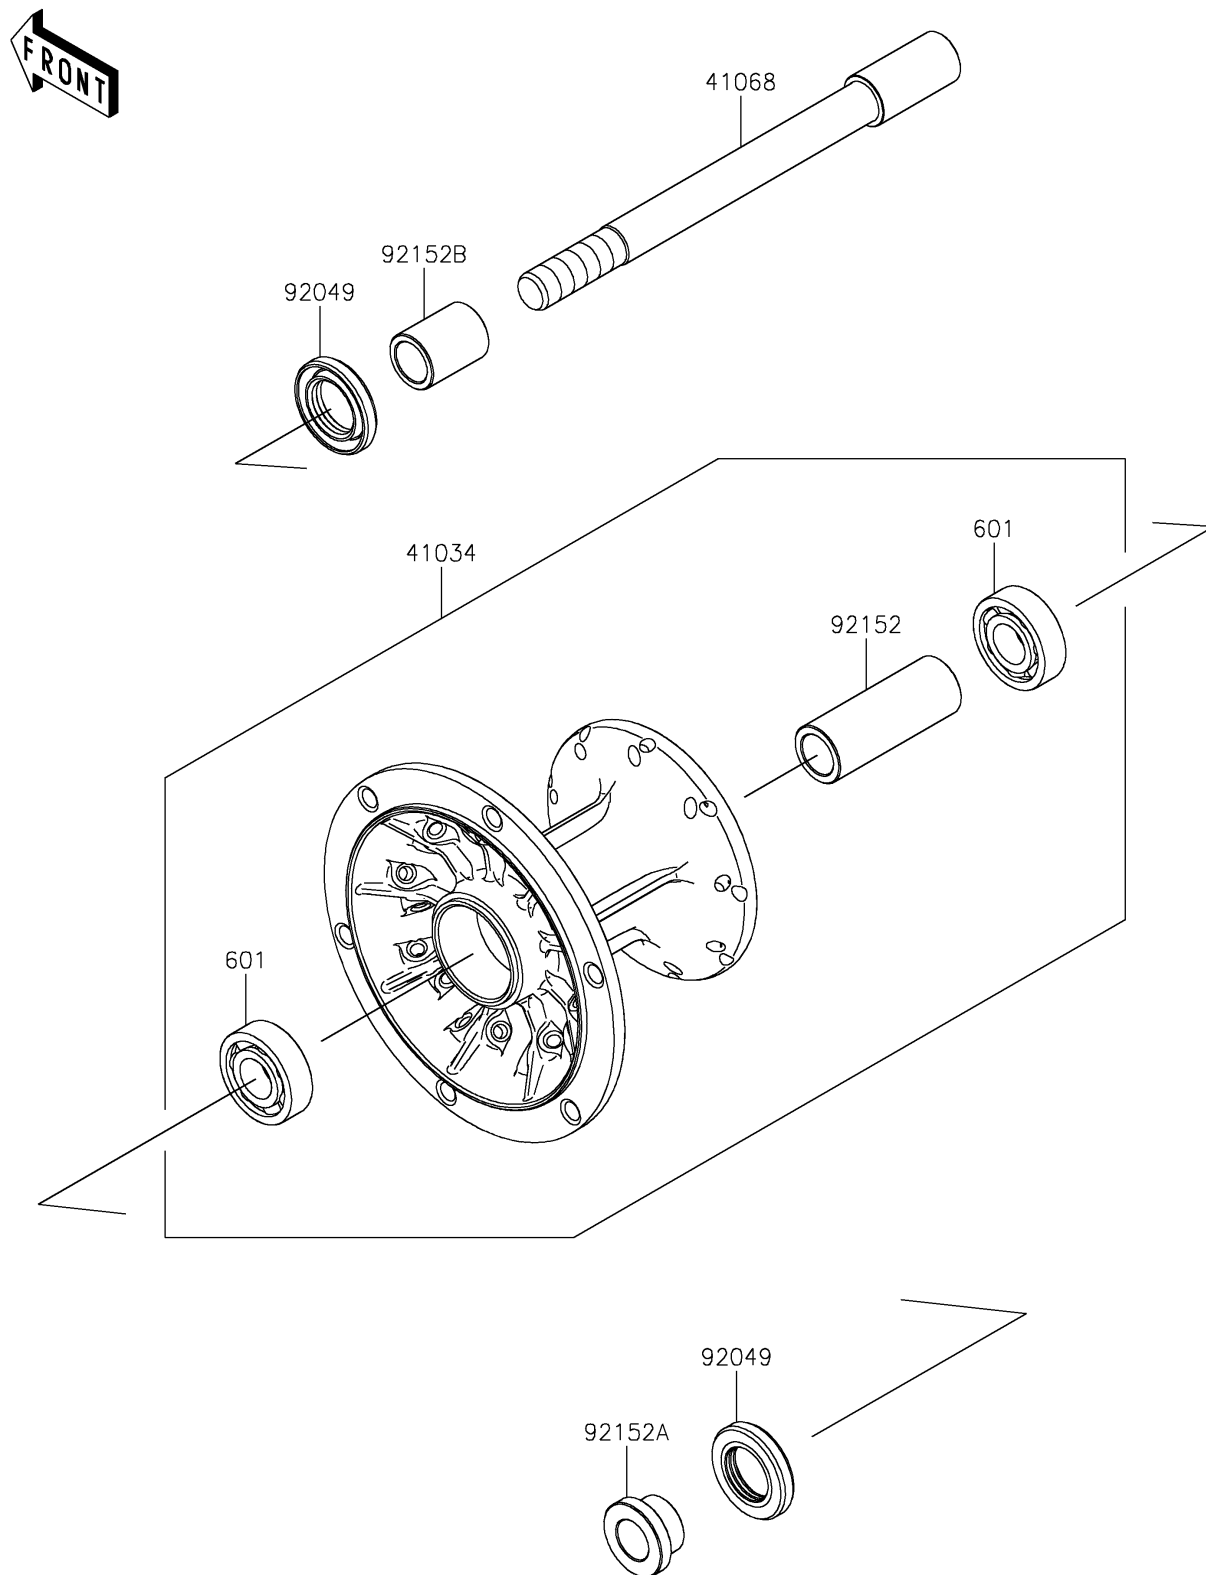

2024 KLR650 S ABS

PARTS DIAGRAM

Front Hub

F2230

2024 KLR650 S ABS

PARTS LIST

Front Hub

ITEM NAME	PART NUMBER	QUANTITY
-----------	-------------	----------
