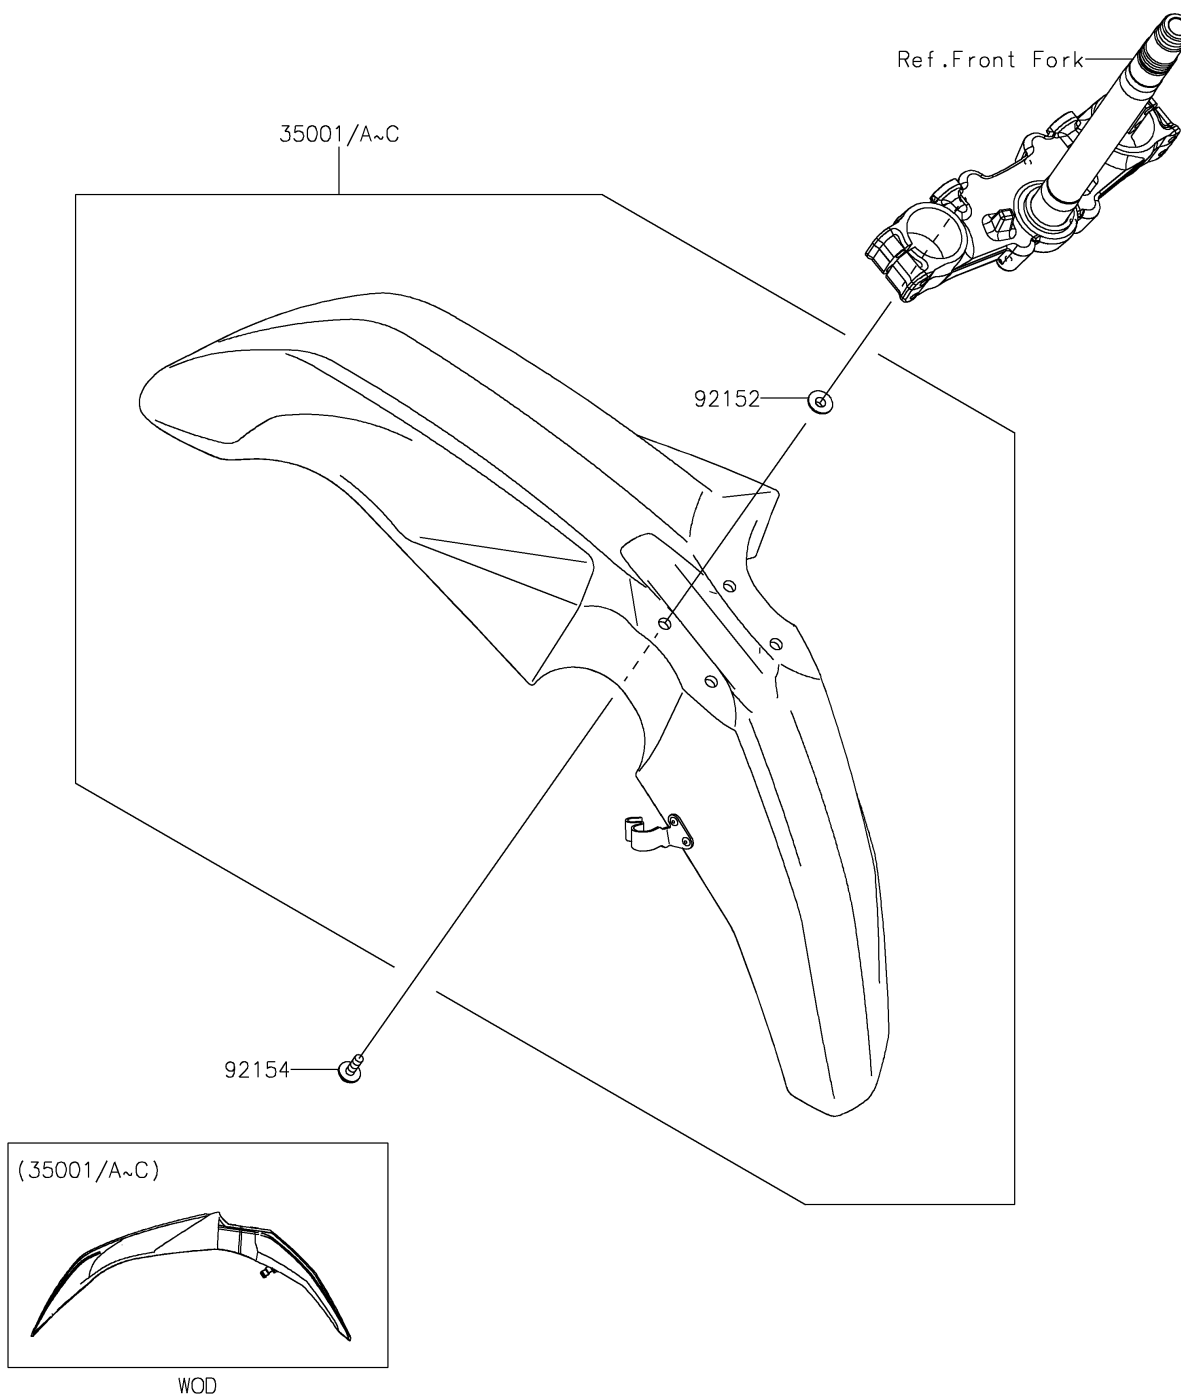

2024 KLR650 S ABS

PARTS DIAGRAM

Front Fender(s)

F2171

2024 KLR650 S ABS

PARTS LIST

Front Fender(s)

ITEM NAME	PART NUMBER	QUANTITY
-----------	-------------	----------
