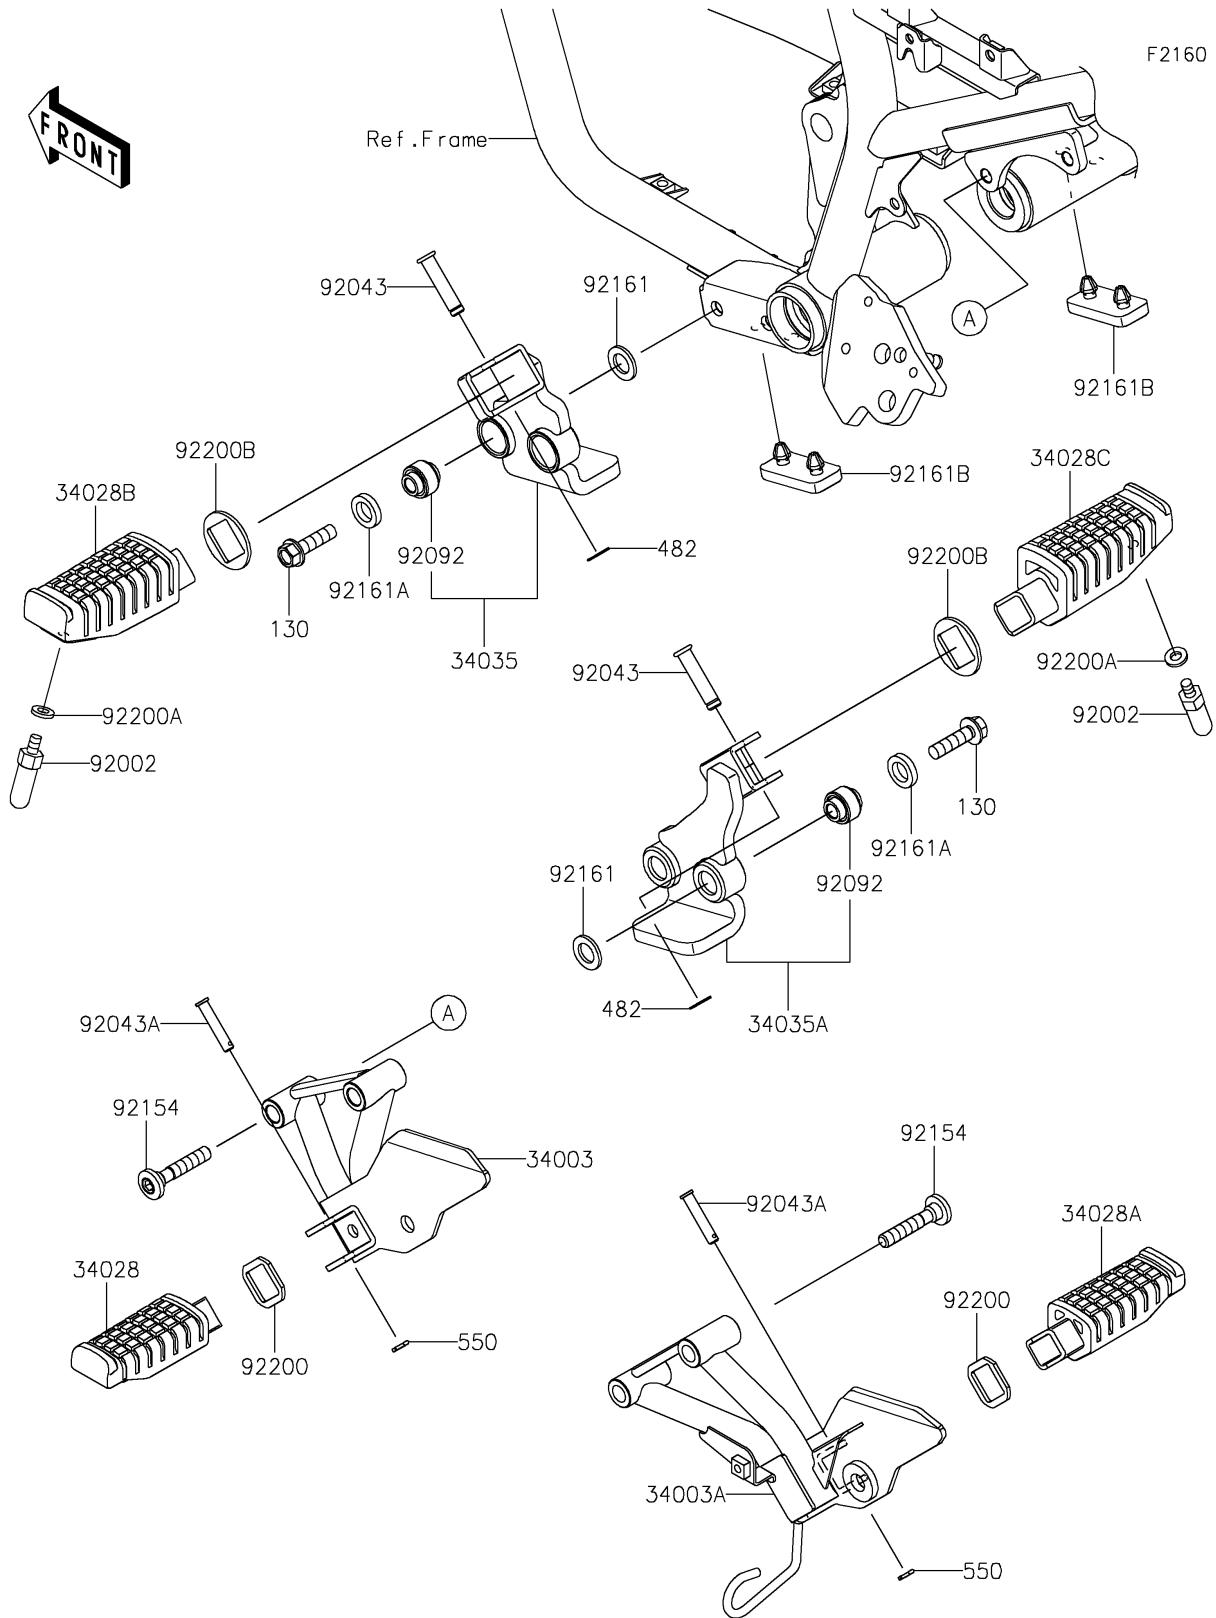

2024 KLR650 S ABS

PARTS DIAGRAM

Footrests

2024 KLR650 S ABS

PARTS LIST

Footrests

ITEM NAME

PART NUMBER

QUANTITY
