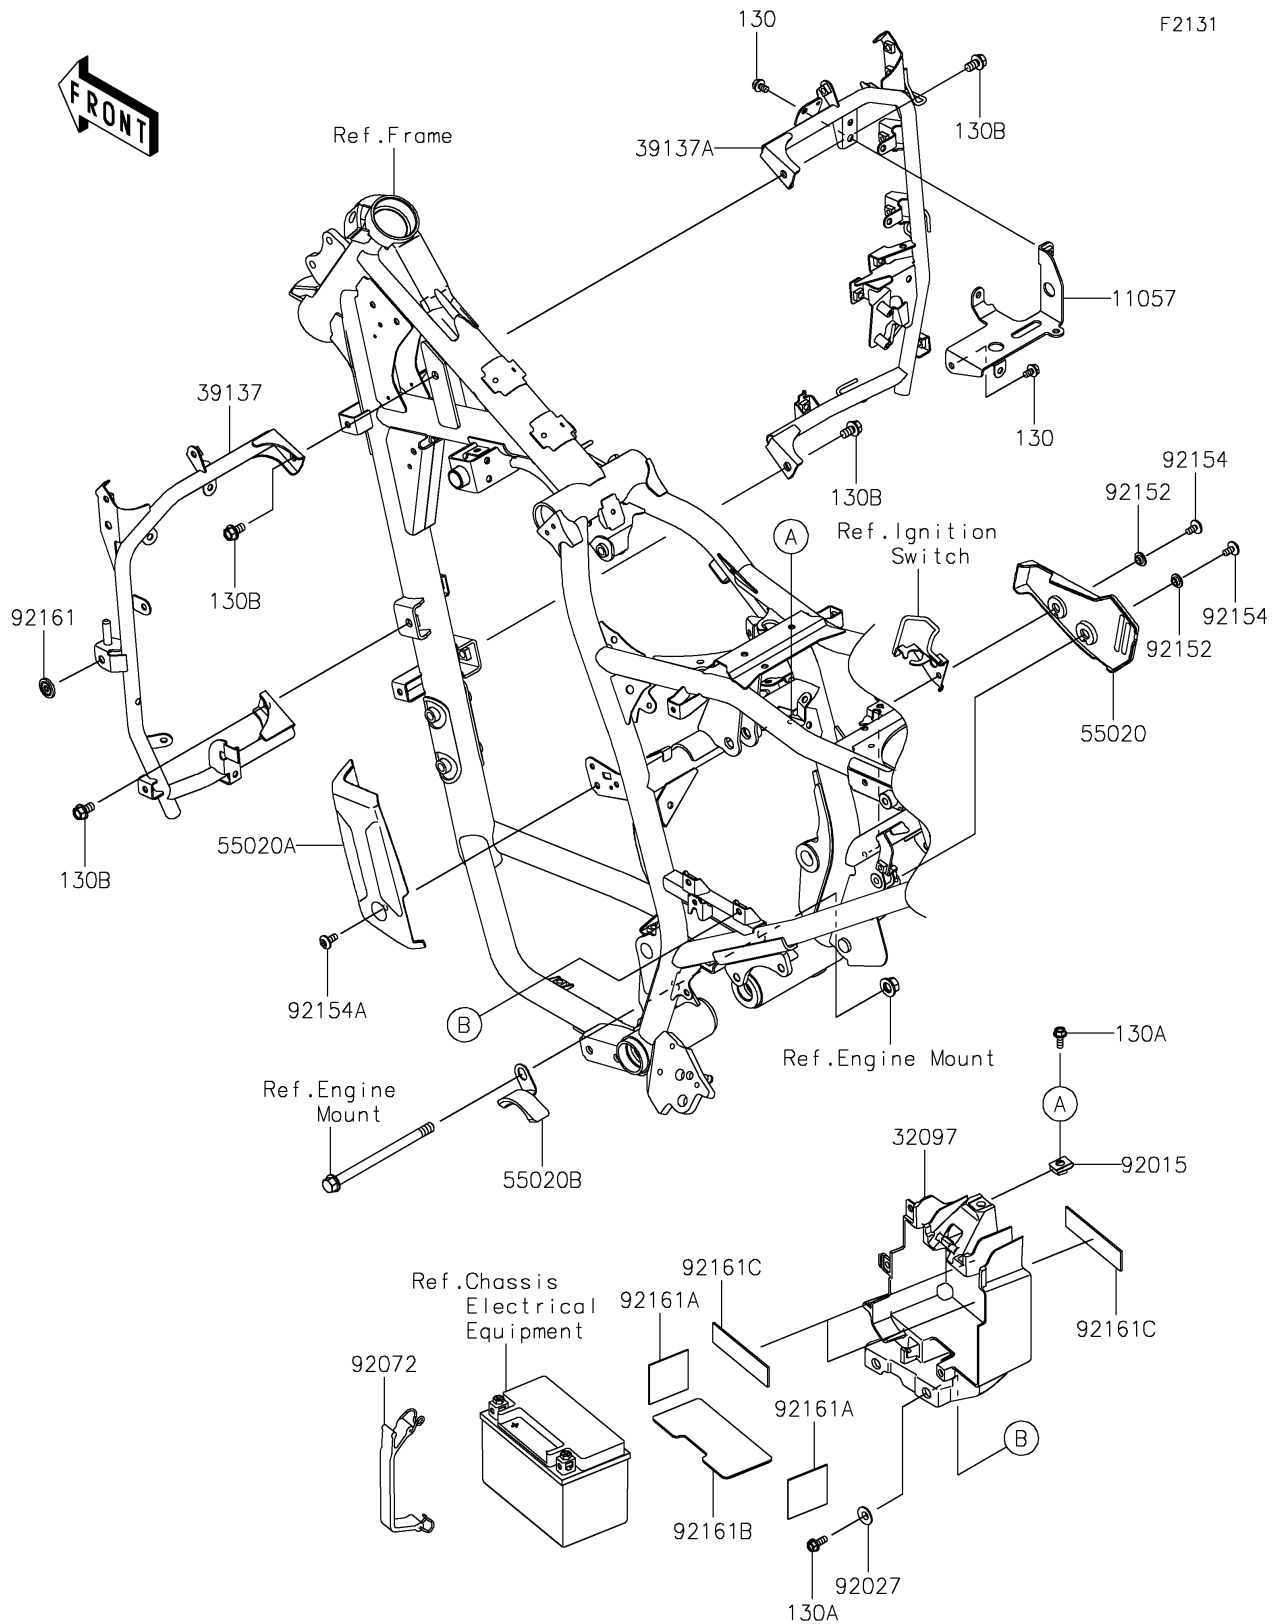

2024 KLR650 S ABS

PARTS DIAGRAM

Frame Fittings

2024 KLR650 S ABS

PARTS LIST

Frame Fittings

ITEM NAME

PART NUMBER

QUANTITY
