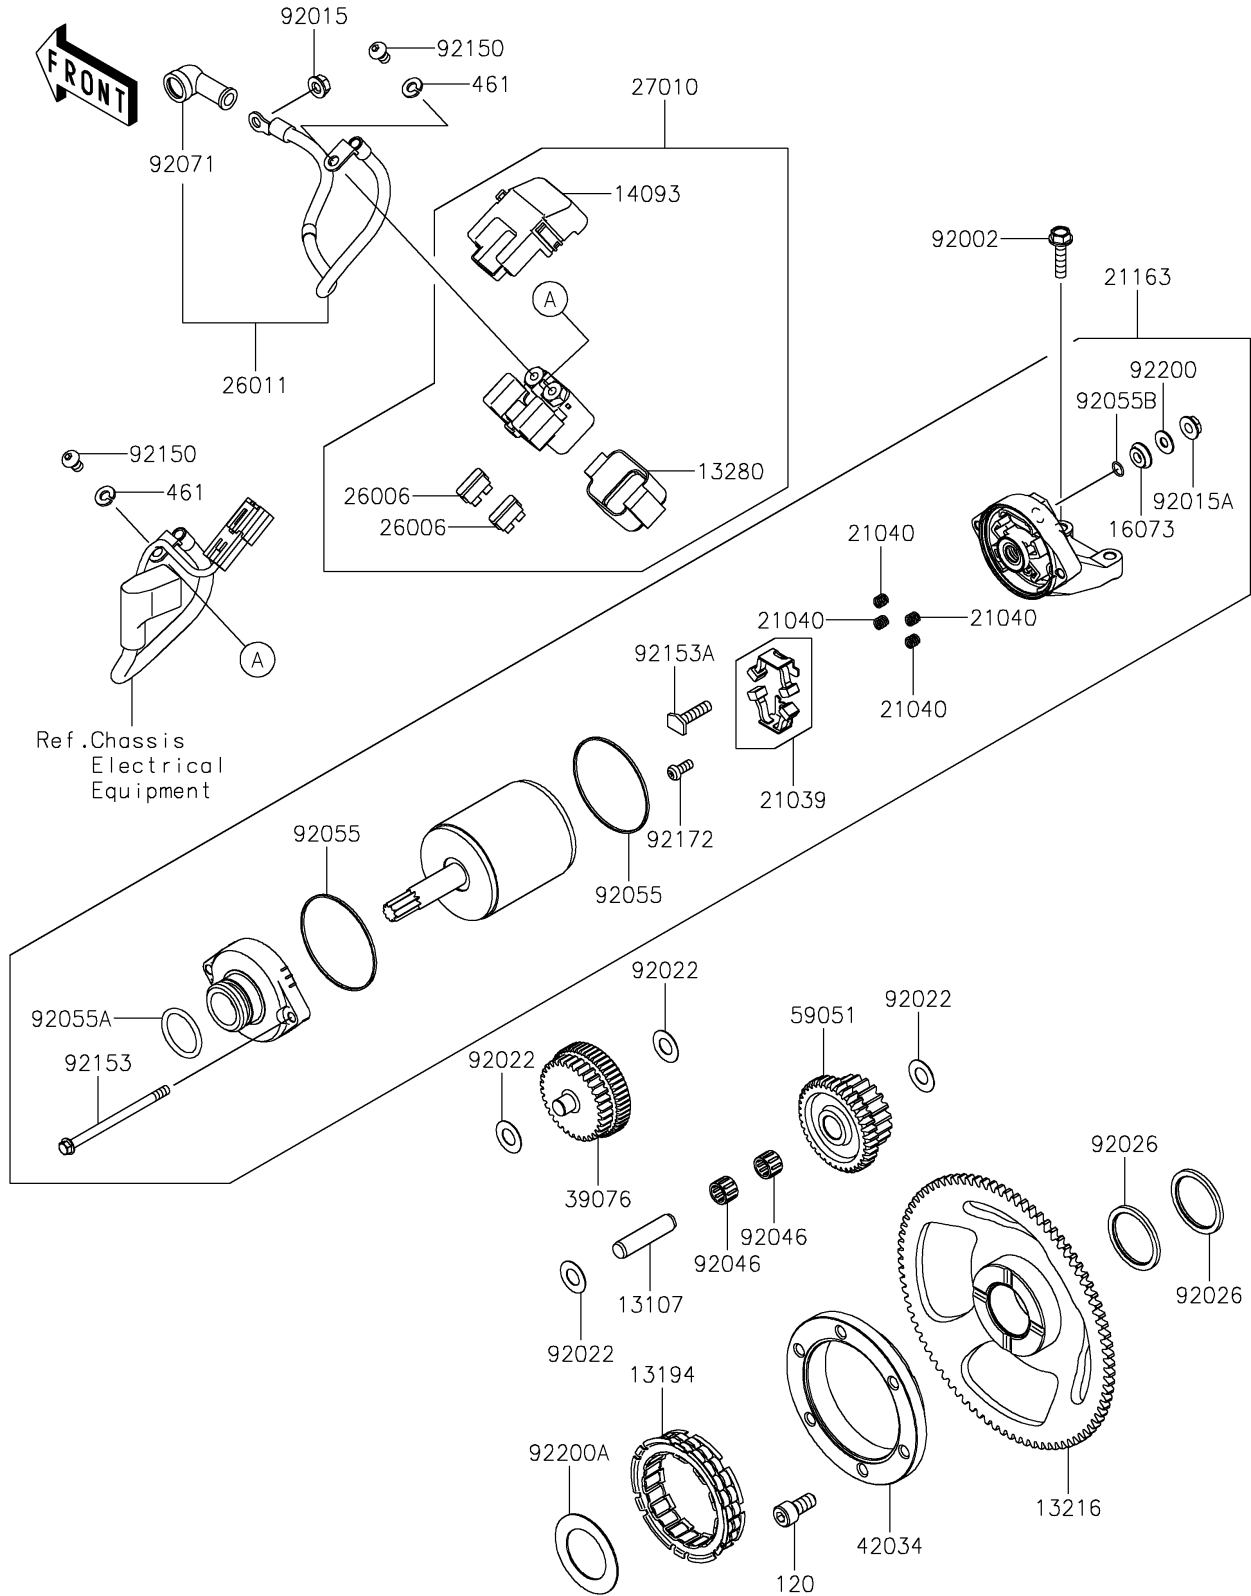

2024 KLR650 S ABS

PARTS DIAGRAM

Starter Motor

E1840

2024 KLR650 S ABS

PARTS LIST

Starter Motor

ITEM NAME

PART NUMBER

QUANTITY
