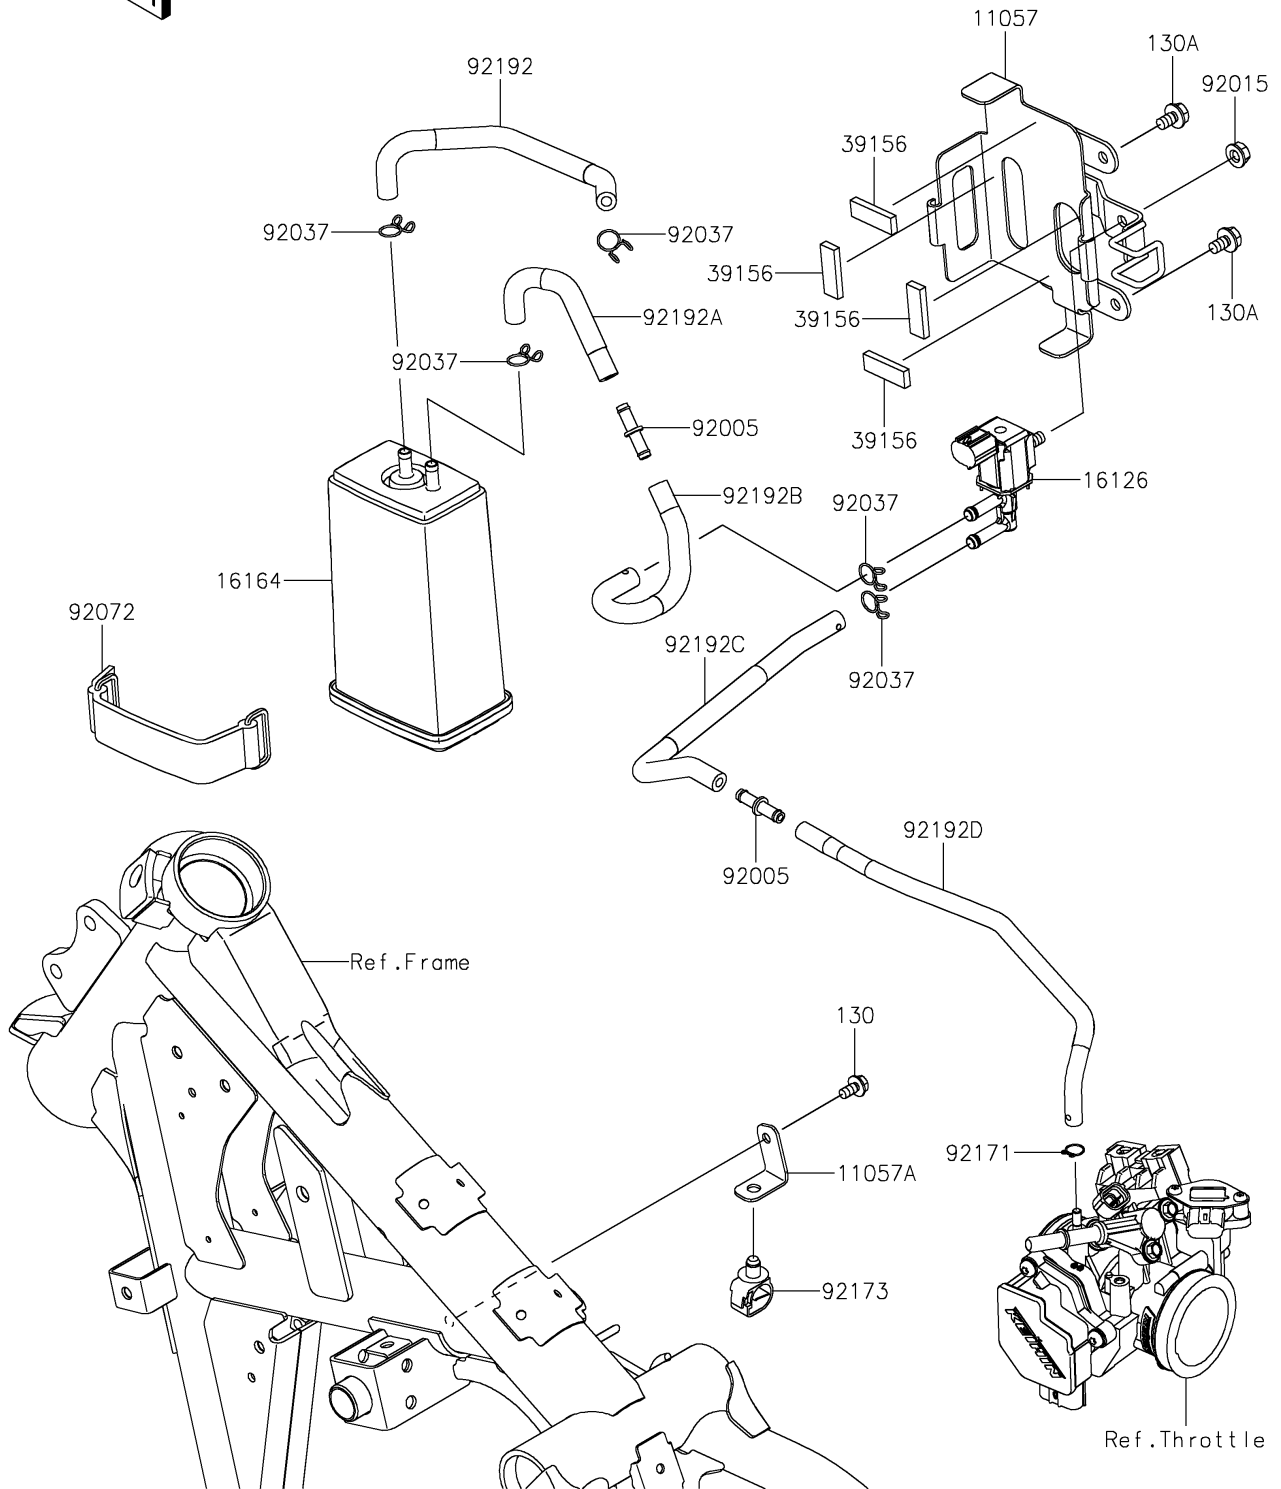

2024 KLR650 S ABS

PARTS DIAGRAM

Fuel Evaporative System(CA)

E1650

2024 KLR650 S ABS

PARTS LIST

Fuel Evaporative System(CA)

ITEM NAME

PART NUMBER

QUANTITY
