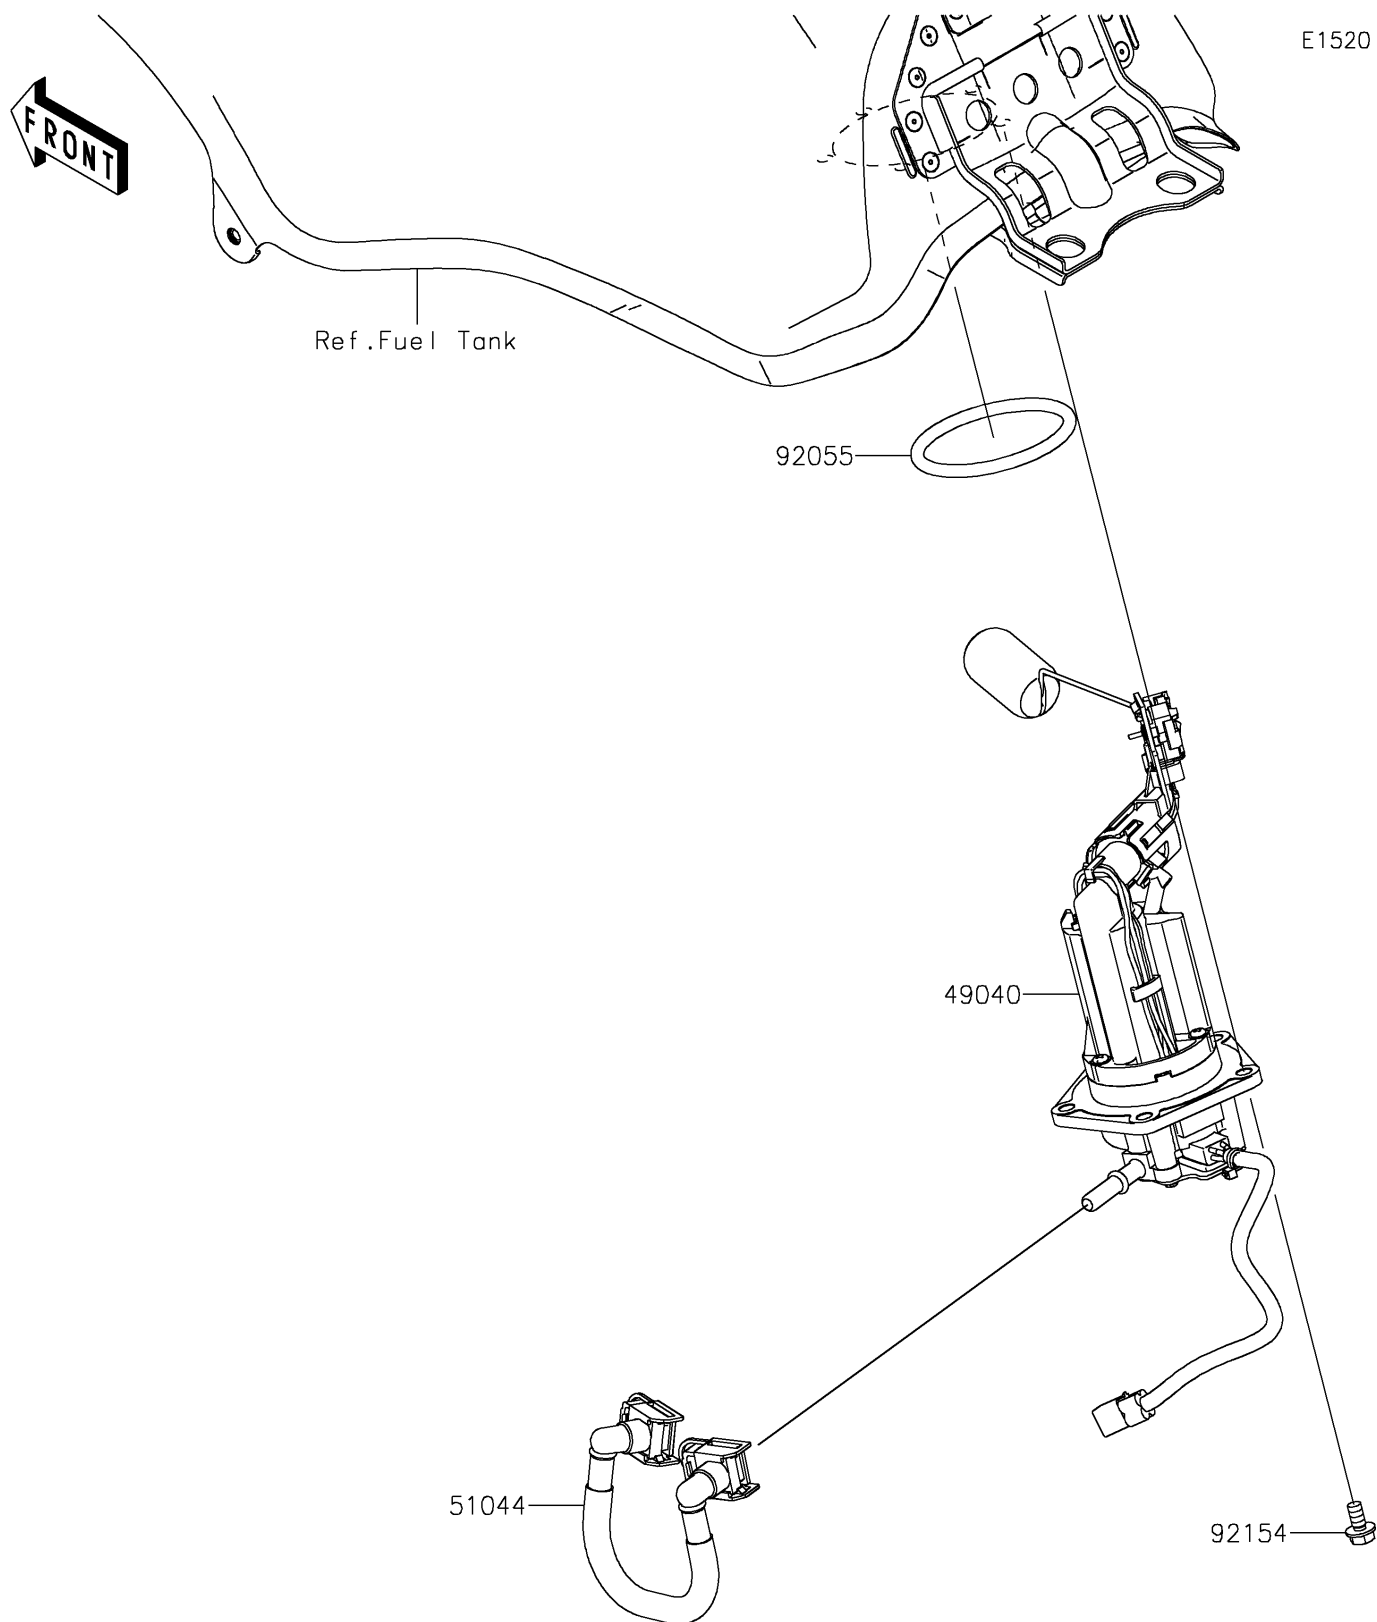

2024 KLR650 S ABS

PARTS DIAGRAM

Fuel Pump

2024 KLR650 S ABS

PARTS LIST

Fuel Pump

ITEM NAME

PART NUMBER

QUANTITY
