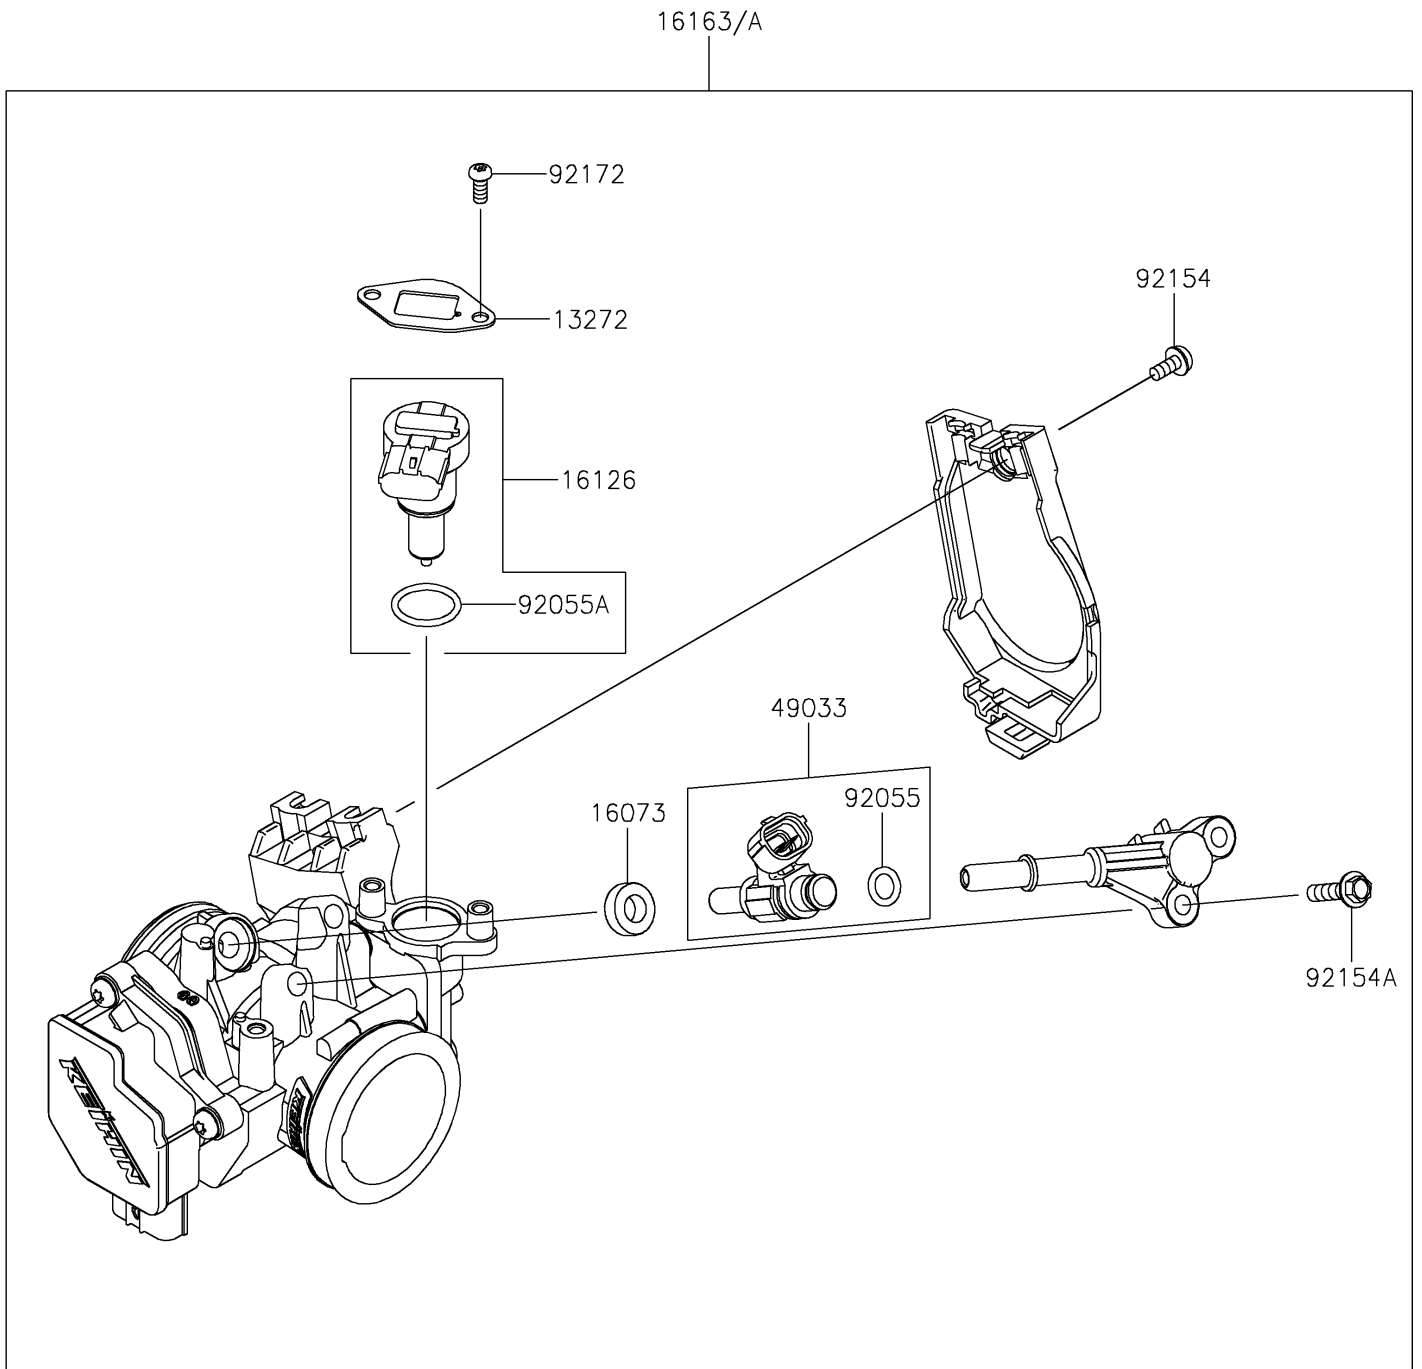

2024 KLR650 S ABS

PARTS DIAGRAM

Throttle

E1510

2024 KLR650 S ABS

PARTS LIST

Throttle

ITEM NAME

PART NUMBER

QUANTITY
