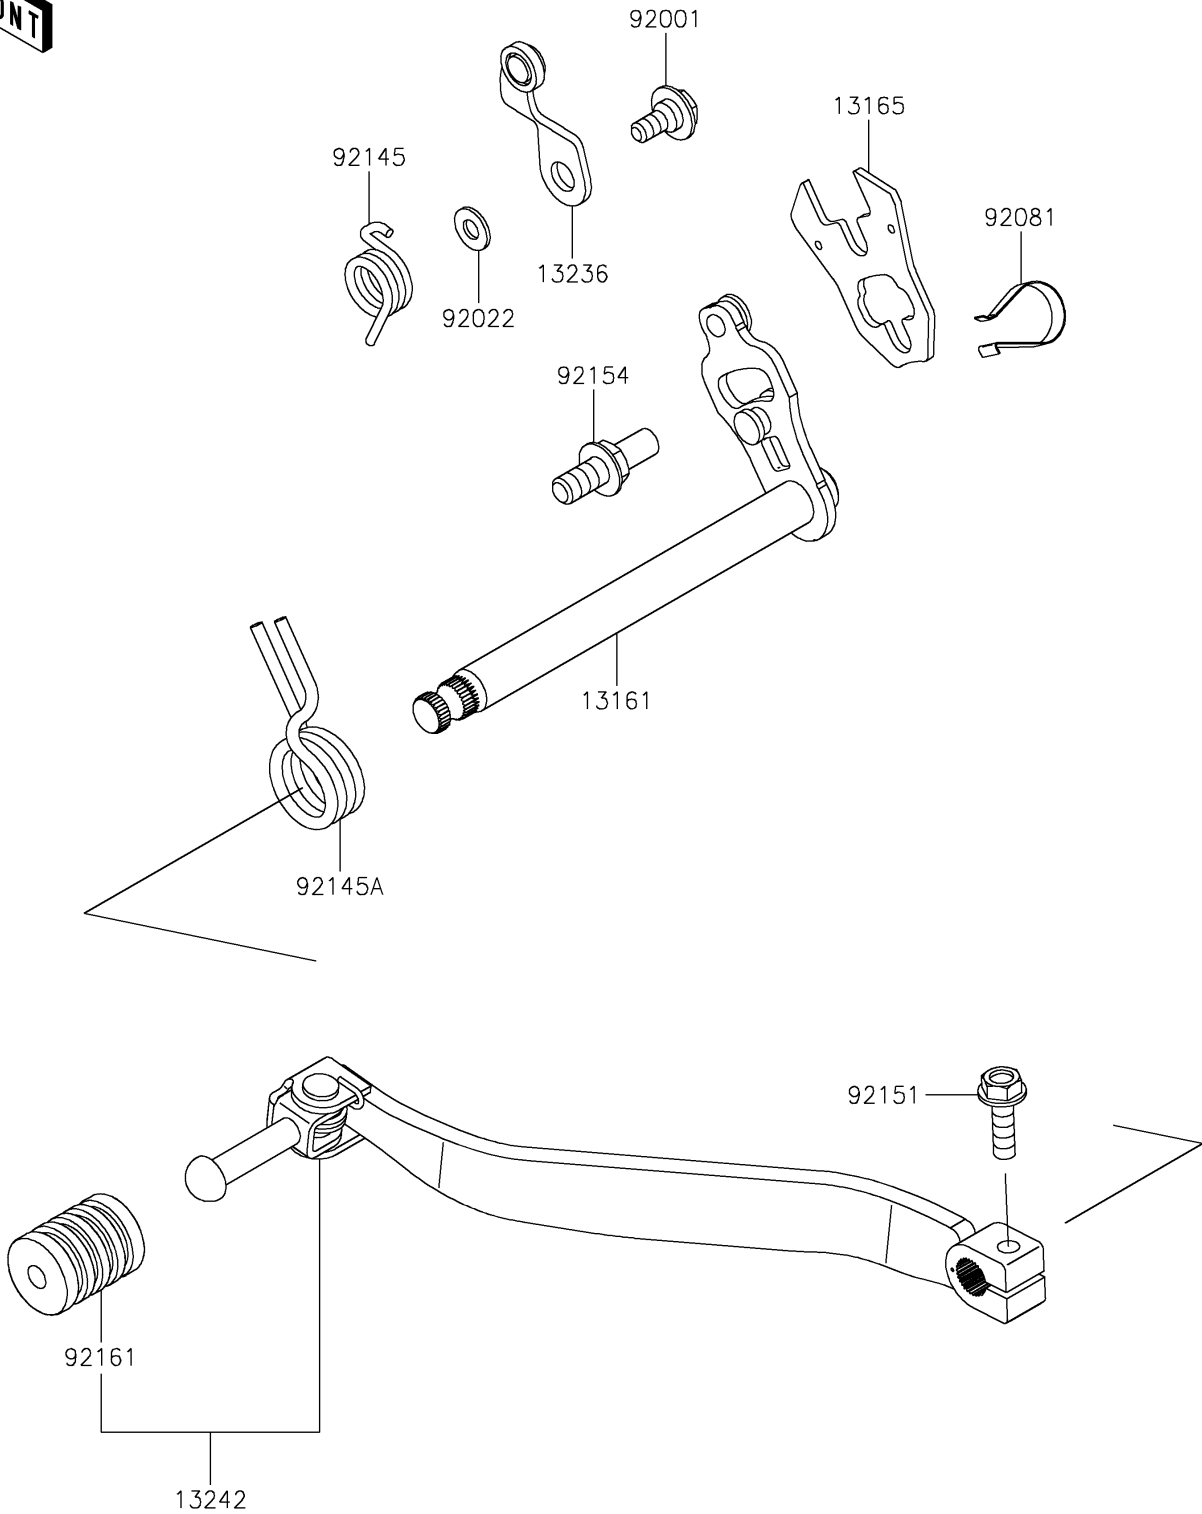

2024 KLR650 S ABS

PARTS DIAGRAM

Gear Change Mechanism

E1370