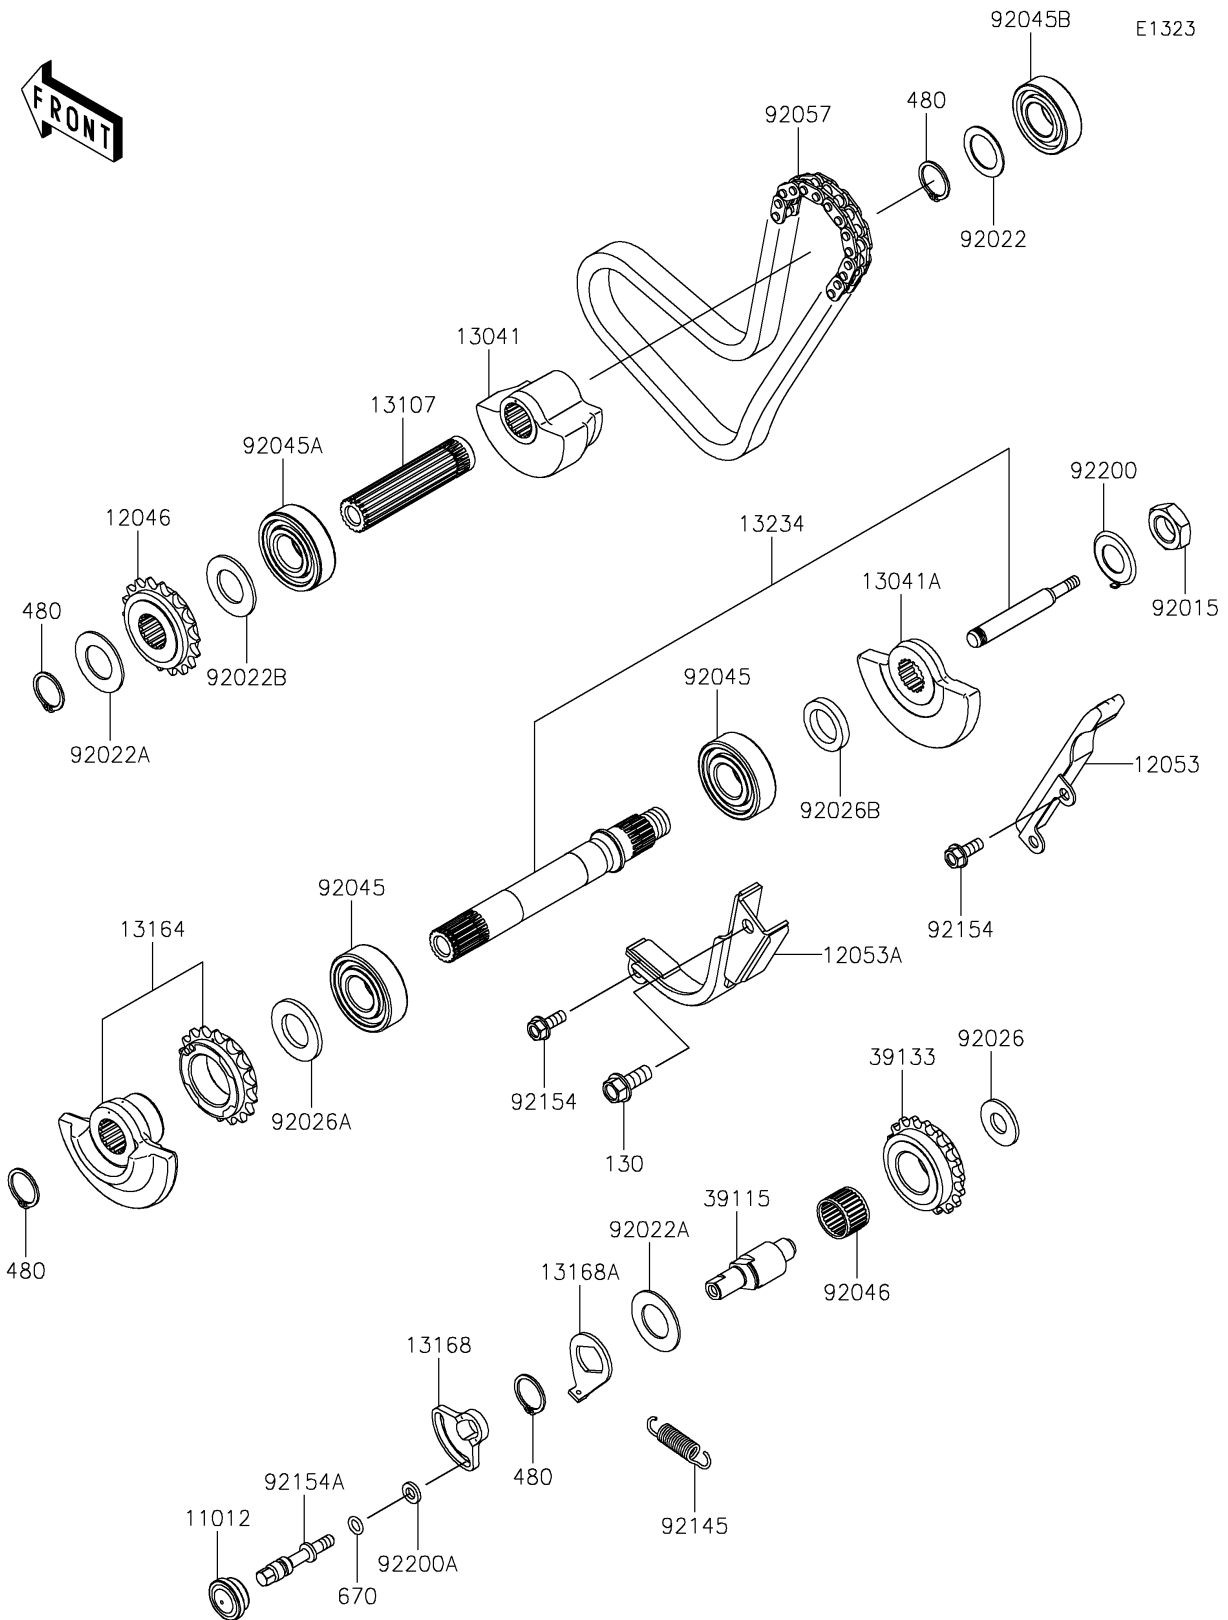

2024 KLR650 S ABS

PARTS DIAGRAM

Balancer

2024 KLR650 S ABS

PARTS LIST

Balancer

ITEM NAME

PART NUMBER

QUANTITY
