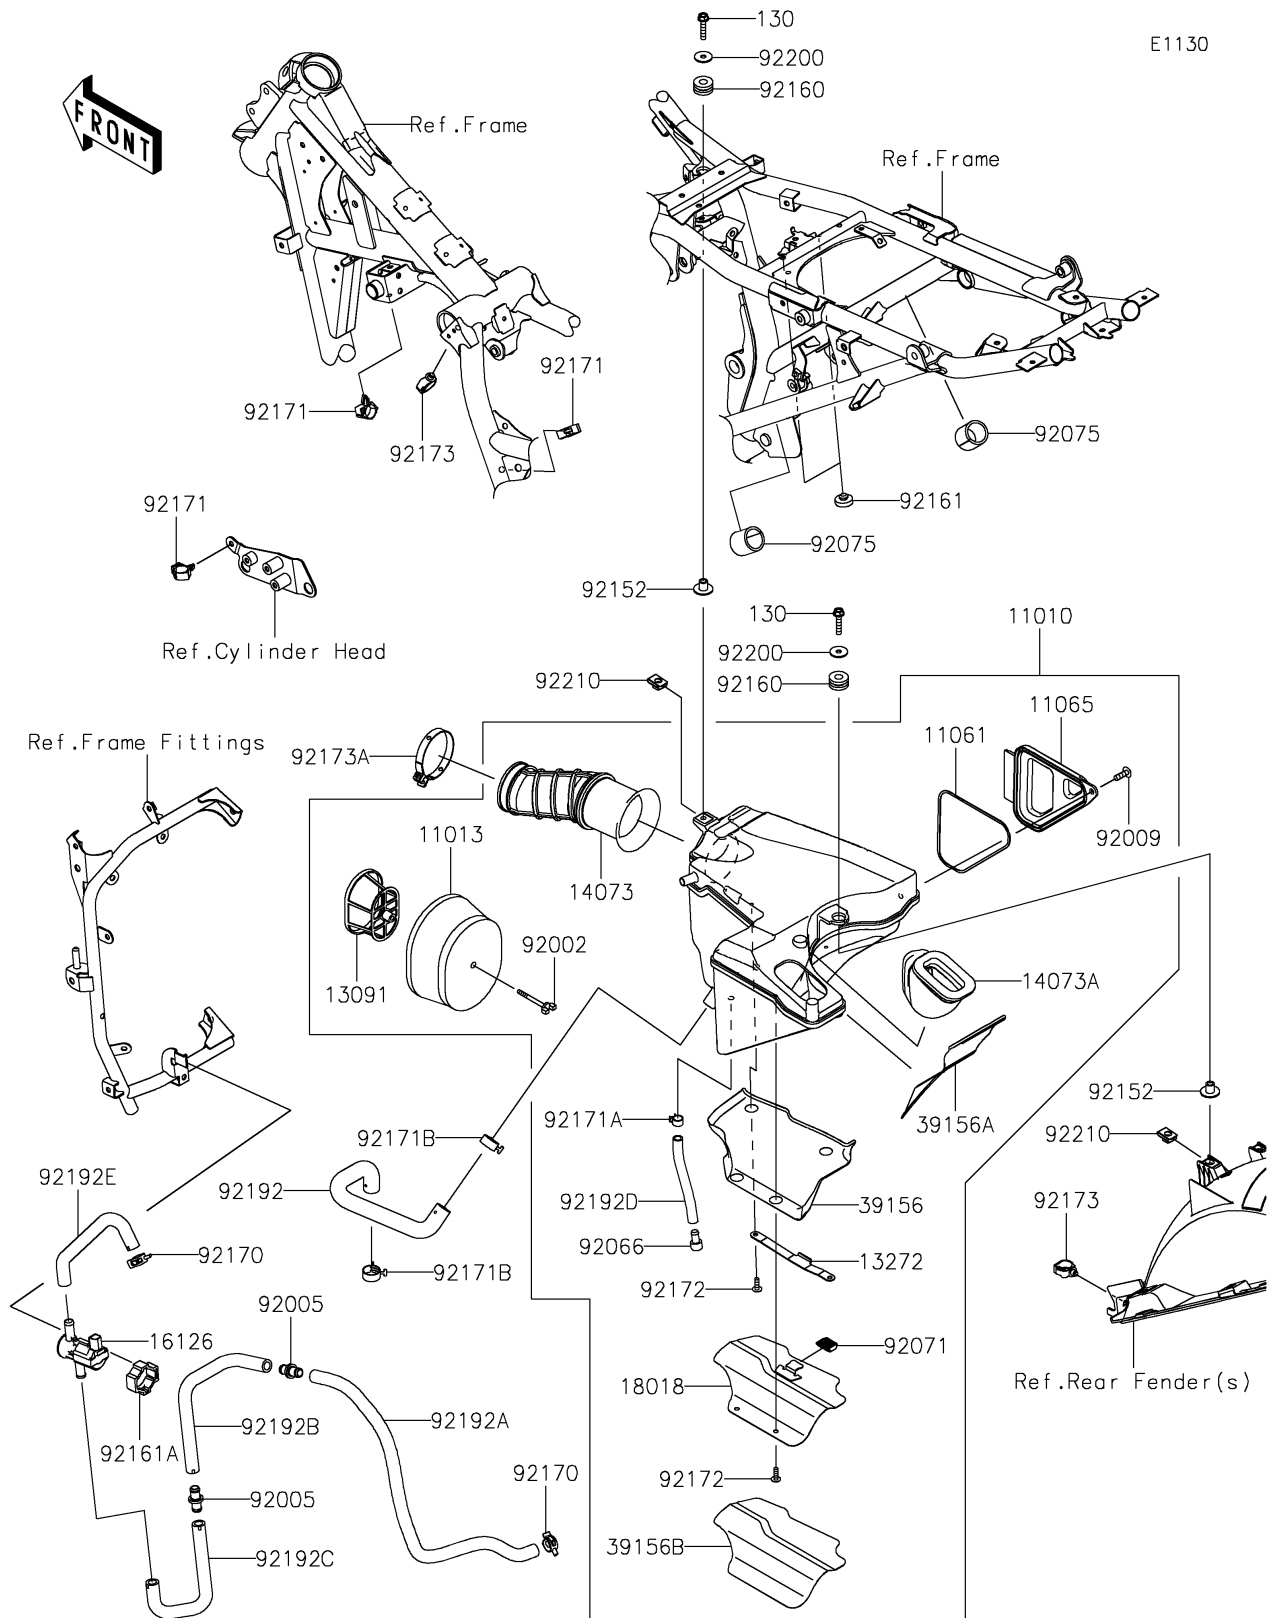

2024 KLR650 S ABS

PARTS DIAGRAM

Air Cleaner

2024 KLR650 S ABS

PARTS LIST

Air Cleaner

ITEM NAME

PART NUMBER

QUANTITY
